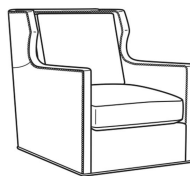

Sherwin / L2250-05

DESCRIPTION:	Chair (31W)
OUTSIDE:	31"W x 41"D x 38"H
INSIDE:	24"W x 22"D
SEAT:	19.5"H
ARM:	26"H
BACK RAIL:	38"H
COM:	Plain: 119 sq ft
WEIGHT:	75 lbs

L = available in leather

Standard Features:

Box Border Back

French Seamed

Standard with small nail trim

Due to the construction of this style, nails cannot be removed

May be shown with optional features

SHERWIN

Standard Seat Cushion:	Comfort Down Seat
Standard Back Pillow:	Comfort Down Back

Also available:

Sherwin / 2250-07
Ottoman (29W X 23D)
Outside: 29W x 23D x 17H
Inside: 0W x 0D

Sherwin / L2250-07
Leather Ottoman (29W X 23D)
Outside: 29W x 23D x 17H
Inside: 0W x 0D

Sherwin / 2250-05
Chair (31W)
Outside: 31W x 41D x 38H
Inside: 24W x 22D

Sherwin / 2250-05SW
Swivel Chair (31W)
Outside: 31W x 41D x 38H
Inside: 24W x 22D

Sherwin / L2250-05SW
Leather Swivel Chair (31W)
Outside: 31W x 41D x 38H
Inside: 24W x 22D