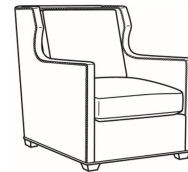

Sherwin / L2250-05

DESCRIPTION:	Chair (31W)
OUTSIDE:	31"W x 41"D x 38"H
INSIDE:	24"W x 22"D
SEAT:	19.5"H
ARM:	26"H
BACK RAIL:	38"H
COM:	Plain: 119 sq ft
WEIGHT:	75 lbs

L = available in leather

Standard Features:

Box Border Back

French Seamed

Standard with small nail trim

Due to the construction of this style, nails cannot be removed

May be shown with optional features

SHERWIN

Standard Seat Cushion:	Comfort Down Seat
Standard Back Pillow:	Comfort Down Back

Also available:

Sherwin / 2250-07
Ottoman (29W X 23D)
Outside: 29W x 23D x 17H
Inside: 0W x 0D

Sherwin / L2250-07
Leather Ottoman (29W X 23D)
Outside: 29W x 23D x 17H
Inside: 0W x 0D

Sherwin / 2250-05
Chair (31W)
Outside: 31W x 41D x 38H
Inside: 24W x 22D

Sherwin / 2250-05SW
Swivel Chair (31W)
Outside: 31W x 41D x 38H
Inside: 24W x 22D

Sherwin / L2250-05SW
Leather Swivel Chair (31W)
Outside: 31W x 41D x 38H
Inside: 24W x 22D