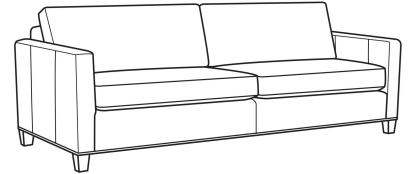

Quinn / L3100-20

DESCRIPTION:	Sofa (81W)
OUTSIDE:	81"W x 39"D x 34.5"H
INSIDE:	72"W x 22"D
SEAT:	21"H
ARM:	26.5"H
BACK RAIL:	30"H
COM:	Plain: 199 sq ft
WEIGHT:	150 lbs

L = available in leather

Standard Features:

Box Border Back

Weltless

May be shown with optional features

QUINN

Standard Seat Cushion:	Hallmark Seat
Standard Back Pillow:	Fiber Back

Also available:

Quinn / 3100-20
Sofa (81W)
Outside: 81W x 39D x 34.5H
Inside: 72W x 22D

Quinn / 3100-21
Long Sofa (97W)
Outside: 97W x 39D x 34.5H
Inside: 88W x 22D

Quinn / L3100-21
Leather Long Sofa (97W)
Outside: 97W x 39D x 34.5H
Inside: 88W x 22D