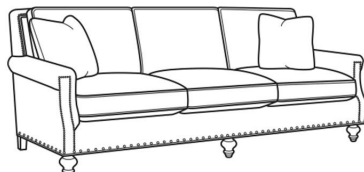

Sedgewick / L5050-00

DESCRIPTION:	Sofa (86W)
OUTSIDE:	86"W x 41"D x 37"H
INSIDE:	74"W x 23"D
SEAT:	22"H
ARM:	25.5"H
BACK RAIL:	37"H
COM:	Plain: 257 sq ft
WEIGHT:	160 lbs

L = available in leather

Standard Features:

Box Border Back

Standard with small/medium nail trim

May be shown with optional features

SEDGEWICK

Standard Seat Cushion:	Comfort Down Seat
Standard Back Pillow:	Comfort Down Back

Also available:

Sedgewick / 5050-00
Sofa (86W)
Outside: 86W x 41D x 37H
Inside: 74W x 23D

Sedgewick / 5050-01
Long Sofa (98W)
Outside: 98W x 41D x 37H
Inside: 86W x 23D

Sedgewick / L5050-01
Leather Long Sofa (98W)
Outside: 98W x 41D x 37H
Inside: 86W x 23D