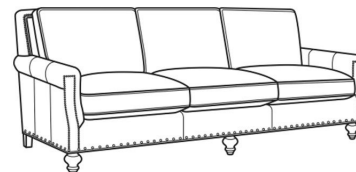

Sedgewick / L5050-00

DESCRIPTION:	Sofa (86W)
OUTSIDE:	86"W x 41"D x 37"H
INSIDE:	74"W x 23"D
SEAT:	22"H
ARM:	25.5"H
BACK RAIL:	37"H
COM:	Plain: 257 sq ft
WEIGHT:	160 lbs

L = available in leather

Standard Features:

Box Border Back

Standard with small/medium nail trim

May be shown with optional features

SEDGEWICK

Standard Seat Cushion:	Comfort Down Seat
Standard Back Pillow:	Comfort Down Back

Also available:

Sedgewick / 5050-00
Sofa (86W)
Outside: 86W x 41D x 37H
Inside: 74W x 23D

Sedgewick / 5050-01
Long Sofa (98W)
Outside: 98W x 41D x 37H
Inside: 86W x 23D

Sedgewick / L5050-01
Leather Long Sofa (98W)
Outside: 98W x 41D x 37H
Inside: 86W x 23D