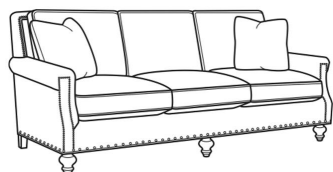

Sedgewick / L5050-00

DESCRIPTION:	Sofa (86W)
OUTSIDE:	86"W x 41"D x 37"H
INSIDE:	74"W x 23"D
SEAT:	22"H
ARM:	25.5"H
BACK RAIL:	37"H
COM:	Plain: 257 sq ft
WEIGHT:	160 lbs

L = available in leather

Standard Features:

Box Border Back

Standard with small/medium nail trim

May be shown with optional features

SEDGEWICK

Standard Seat Cushion:	Comfort Down Seat
Standard Back Pillow:	Comfort Down Back

Also available:

Sedgewick / 5050-00
Sofa (86W)
Outside: 86W x 41D x 37H
Inside: 74W x 23D

Sedgewick / 5050-01
Long Sofa (98W)
Outside: 98W x 41D x 37H
Inside: 86W x 23D

Sedgewick / L5050-01
Leather Long Sofa (98W)
Outside: 98W x 41D x 37H
Inside: 86W x 23D