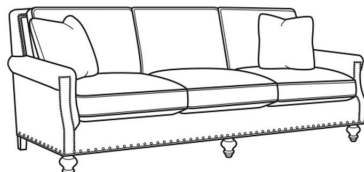

**Sedgewick / L5050-01**

DESCRIPTION:	Long Sofa (98W)
OUTSIDE:	98"W x 41"D x 37"H
INSIDE:	86"W x 23"D
SEAT:	22"H
ARM:	25.5"H
BACK RAIL:	37"H
COM:	Plain: 283 sq ft
WEIGHT:	160 lbs

**L** = available in leather

**Standard Features:**

Box Border Back

Standard with small/medium nail trim

May be shown with optional features

**SEDGEWICK**

Standard Seat Cushion: Comfort Down Seat

Standard Back Pillow: Comfort Down Back

Also available:

Sedgewick / 5050-00  
Sofa (86W)  
Outside: 86W x 41D x 37H  
Inside: 74W x 23D

Sedgewick / 5050-01  
Long Sofa (98W)  
Outside: 98W x 41D x 37H  
Inside: 86W x 23D

Sedgewick / L5050-00  
Leather Sofa (86W)  
Outside: 86W x 41D x 37H  
Inside: 74W x 23D