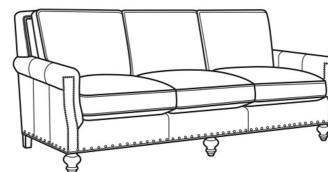

**Sedgewick / L5050-01**

DESCRIPTION:	Long Sofa (98W)
OUTSIDE:	98"W x 41"D x 37"H
INSIDE:	86"W x 23"D
SEAT:	22"H
ARM:	25.5"H
BACK RAIL:	37"H
COM:	Plain: 283 sq ft
WEIGHT:	160 lbs

**L** = available in leather

**Standard Features:**

Box Border Back

Standard with small/medium nail trim

May be shown with optional features

**SEDGEWICK**

Standard Seat Cushion: Comfort Down Seat

Standard Back Pillow: Comfort Down Back

Also available:

Sedgewick / 5050-00  
Sofa (86W)  
Outside: 86W x 41D x 37H  
Inside: 74W x 23D

Sedgewick / 5050-01  
Long Sofa (98W)  
Outside: 98W x 41D x 37H  
Inside: 86W x 23D

Sedgewick / L5050-00  
Leather Sofa (86W)  
Outside: 86W x 41D x 37H  
Inside: 74W x 23D