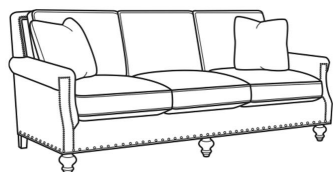

**Sedgewick / L5050-01**

DESCRIPTION:	Long Sofa (98W)
OUTSIDE:	98"W x 41"D x 37"H
INSIDE:	86"W x 23"D
SEAT:	22"H
ARM:	25.5"H
BACK RAIL:	37"H
COM:	Plain: 283 sq ft
WEIGHT:	160 lbs

**L** = available in leather

**Standard Features:**

Box Border Back

Standard with small/medium nail trim

May be shown with optional features

**SEDGEWICK**

Standard Seat Cushion: Comfort Down Seat

Standard Back Pillow: Comfort Down Back

Also available:

Sedgewick / 5050-00  
Sofa (86W)  
Outside: 86W x 41D x 37H  
Inside: 74W x 23D

Sedgewick / 5050-01  
Long Sofa (98W)  
Outside: 98W x 41D x 37H  
Inside: 86W x 23D

Sedgewick / L5050-00  
Leather Sofa (86W)  
Outside: 86W x 41D x 37H  
Inside: 74W x 23D