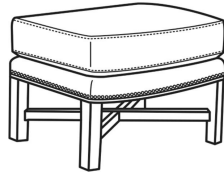

Marshall / L9955-05

DESCRIPTION:	Chair (26.5W)
OUTSIDE:	26.5"W x 34"D x 34"H
INSIDE:	21.5"W x 19"D
SEAT:	20"H
ARM:	25"H
BACK RAIL:	32.5"H
COM:	Plain: 79 sq ft
WEIGHT:	75 lbs

Standard Features:

Box Border Back

French Seamed

Standard with small nail trim

Due to the construction of this style, nails cannot be removed

May be shown with optional features

MARSHALL

Standard Seat Cushion:	Hallmark Seat
Standard Back Pillow:	Fiber Back

Also available:

Marshall / L9955-07
Leather Nesting Ottoman (23.5W X 17D)
Outside: 23.5W x 17D x 18H
Inside: 0W x 0D

Marshall / 9955-07
Nesting Ottoman (23.5W X 17D)
Outside: 23.5W x 17D x 18H
Inside: 0W x 0D

Marshall / 9955-05
Chair (26.5W)
Outside: 26.5W x 34D x 34H
Inside: 21.5W x 19D