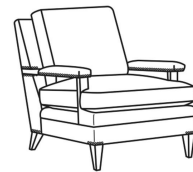

Sutton / 1465-05

DESCRIPTION:	Chair (31W)
OUTSIDE:	31"W x 41"D x 36"H
INSIDE:	23"W x 22"D
SEAT:	21"H
ARM:	23"H
BACK RAIL:	33"H
COM:	Plain: 6.50 yds Repeat of 2-14": 8.25 yds Repeat of 15-27": 9.00 yds
WEIGHT:	70 lbs

L = available in leather

Standard Features:

Box Border Back

Weltless

Standard with small nail trim

Due to the construction of this style, nails cannot be removed

May be shown with optional features

SUTTON

Standard Seat Cushion:	Comfort Down Seat
Standard Back Pillow:	Comfort Down Back

Also available:

Sutton / L1465-07
Leather Ottoman (26.5W X 18.5D)
Outside: 26.5W x 18.5D x 18H
Inside: 0W x 0D

Sutton / 1465-07
Ottoman (26.5W X 18.5D)
Outside: 26.5W x 18.5D x 18H
Inside: 0W x 0D

Sutton / L1465-05
Leather Chair (31W)
Outside: 31W x 41D x 36H
Inside: 23W x 22D