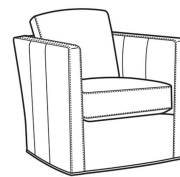

Miles / 1765-05

DESCRIPTION:	Chair (30W)
OUTSIDE:	30"W x 35"D x 34"H
INSIDE:	22"W x 19"D
SEAT:	20"H
ARM:	29"H
BACK RAIL:	28"H
COM:	Plain: 7.50 yds Repeat of 2-14": 9.50 yds Repeat of 15-27": 10.25 yds
WEIGHT:	70 lbs

L = available in leather

Standard Features:

Box Border Back

French Seamed

May be shown with optional features

MILES

Standard Seat Cushion:	Hallmark Seat
Standard Back Pillow:	Fiber Back

Also available:

Miles / 1765-05SW
Swivel Chair (30W)
Outside: 30W x 35D x 34H
Inside: 22W x 19D

Miles / L1765-05
Leather Chair (30W)
Outside: 30W x 35D x 34H
Inside: 22W x 19D

Miles / L1765-05SW
Leather Swivel Chair (30W)
Outside: 30W x 35D x 34H
Inside: 22W x 19D