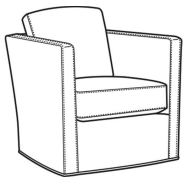

Miles / 1765-05

DESCRIPTION:	Chair (30W)
OUTSIDE:	30"W x 35"D x 34"H
INSIDE:	22"W x 19"D
SEAT:	20"H
ARM:	29"H
BACK RAIL:	28"H
COM:	Plain: 7.50 yds Repeat of 2-14": 9.50 yds Repeat of 15-27": 10.25 yds
WEIGHT:	70 lbs

L = available in leather

Standard Features:

Box Border Back

French Seamed

May be shown with optional features

MILES

Standard Seat Cushion:	Hallmark Seat
Standard Back Pillow:	Fiber Back

Also available:

Miles / 1765-05SW
Swivel Chair (30W)
Outside: 30W x 35D x 34H
Inside: 22W x 19D

Miles / L1765-05
Leather Chair (30W)
Outside: 30W x 35D x 34H
Inside: 22W x 19D

Miles / L1765-05SW
Leather Swivel Chair (30W)
Outside: 30W x 35D x 34H
Inside: 22W x 19D