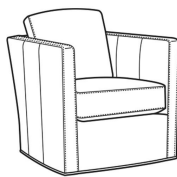

Miles / 1765-05

DESCRIPTION:	Chair (30W)
OUTSIDE:	30"W x 35"D x 34"H
INSIDE:	22"W x 19"D
SEAT:	20"H
ARM:	29"H
BACK RAIL:	28"H
COM:	Plain: 7.50 yds Repeat of 2-14": 9.50 yds Repeat of 15-27": 10.25 yds
WEIGHT:	70 lbs

L = available in leather

Standard Features:

Box Border Back

French Seamed

May be shown with optional features

MILES

Standard Seat Cushion:	Hallmark Seat
Standard Back Pillow:	Fiber Back

Also available:

Miles / 1765-05SW
Swivel Chair (30W)
Outside: 30W x 35D x 34H
Inside: 22W x 19D

Miles / L1765-05
Leather Chair (30W)
Outside: 30W x 35D x 34H
Inside: 22W x 19D

Miles / L1765-05SW
Leather Swivel Chair (30W)
Outside: 30W x 35D x 34H
Inside: 22W x 19D