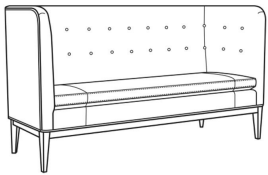

**Oscar / 1820-00B**

DESCRIPTION:	Sofa Banquette (80W)
OUTSIDE:	80"W x 28"D x 43"H
INSIDE:	71"W x 20.5"D
SEAT:	20"H
ARM:	43"H
BACK RAIL:	43"H
COM:	Plain: 12.00 yds Repeat of 2-14": 15.00 yds Repeat of 15-27": 16.25 yds
WEIGHT:	150 lbs

**L** = available in leather

**Standard Features:**

Tight Back

French Seamed

May be shown with optional features

Standard Seat Cushion: **OSCAR**  
Hallmark Seat

Also available:

Oscar / L1820-00B  
Leather Sofa Banquette (80W)  
Outside: 80W x 28D x 43H  
Inside: 71W x 20.5D