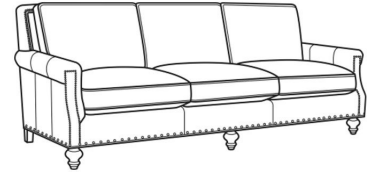

Sedgewick / 5050-01

DESCRIPTION:	Long Sofa (98W)
OUTSIDE:	98"W x 41"D x 37"H
INSIDE:	86"W x 23"D
SEAT:	22"H
ARM:	25.5"H
BACK RAIL:	37"H
THROW PILLOWS:	2 - 20"
COM:	Plain: 24.50 yds Repeat of 2-14": 30.75 yds Repeat of 15-27": 33.25 yds
WEIGHT:	160 lbs

L = available in leather

Standard Features:

Box Border Back

Standard with small/medium nail trim

May be shown with optional features

SEDGEWICK

Standard Seat Cushion:	Comfort Down Seat
Standard Back Pillow:	Comfort Down Back

Also available:

Sedgewick / 5050-00
Sofa (86W)
Outside: 86W x 41D x 37H
Inside: 74W x 23D

Sedgewick / L5050-00
Leather Sofa (86W)
Outside: 86W x 41D x 37H
Inside: 74W x 23D

Sedgewick / L5050-01
Leather Long Sofa (98W)
Outside: 98W x 41D x 37H
Inside: 86W x 23D