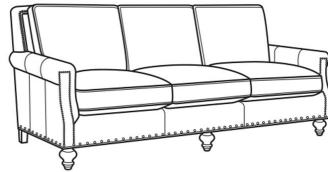

Sedgewick / 5050-01

DESCRIPTION:	Long Sofa (98W)
OUTSIDE:	98"W x 41"D x 37"H
INSIDE:	86"W x 23"D
SEAT:	22"H
ARM:	25.5"H
BACK RAIL:	37"H
THROW PILLOWS:	2 - 20"
COM:	Plain: 24.50 yds Repeat of 2-14": 30.75 yds Repeat of 15-27": 33.25 yds
WEIGHT:	160 lbs

L = available in leather

Standard Features:

Box Border Back

Standard with small/medium nail trim

May be shown with optional features

SEDGEWICK

Standard Seat Cushion:	Comfort Down Seat
Standard Back Pillow:	Comfort Down Back

Also available:

Sedgewick / 5050-00
Sofa (86W)
Outside: 86W x 41D x 37H
Inside: 74W x 23D

Sedgewick / L5050-00
Leather Sofa (86W)
Outside: 86W x 41D x 37H
Inside: 74W x 23D

Sedgewick / L5050-01
Leather Long Sofa (98W)
Outside: 98W x 41D x 37H
Inside: 86W x 23D