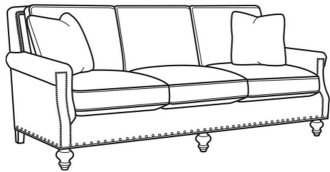

Sedgewick / 5050-01

DESCRIPTION:	Long Sofa (98W)
OUTSIDE:	98"W x 41"D x 37"H
INSIDE:	86"W x 23"D
SEAT:	22"H
ARM:	25.5"H
BACK RAIL:	37"H
THROW PILLOWS:	2 - 20"
COM:	Plain: 24.50 yds Repeat of 2-14": 30.75 yds Repeat of 15-27": 33.25 yds
WEIGHT:	160 lbs

L = available in leather

Standard Features:

Box Border Back

Standard with small/medium nail trim

May be shown with optional features

SEDGEWICK

Standard Seat Cushion:	Comfort Down Seat
Standard Back Pillow:	Comfort Down Back

Also available:

Sedgewick / 5050-00
Sofa (86W)
Outside: 86W x 41D x 37H
Inside: 74W x 23D

Sedgewick / L5050-00
Leather Sofa (86W)
Outside: 86W x 41D x 37H
Inside: 74W x 23D

Sedgewick / L5050-01
Leather Long Sofa (98W)
Outside: 98W x 41D x 37H
Inside: 86W x 23D