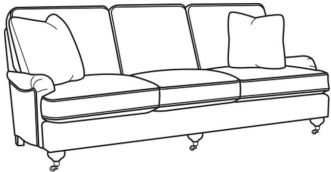

Somerset / 8550-01

DESCRIPTION:	Long Sofa (95W)
OUTSIDE:	95"W x 42"D x 36"H
INSIDE:	84"W x 22"D
SEAT:	20"H
ARM:	22"H
BACK RAIL:	31"H
THROW PILLOWS:	2-20"
COM:	Plain: 24.00 yds Repeat of 2-14": 30.00 yds Repeat of 15-27": 32.50 yds
WEIGHT:	160 lbs

L = available in leather

Standard Features:

Box Border Back

Standard with brass casters

May be shown with optional features

SOMERSET

Standard Seat Cushion:	Comfort Down Seat
Standard Back Pillow:	Comfort Down Back

Also available:

Somerset / 8550-00
Sofa (86W)
Outside: 86W x 42D x 36H
Inside: 75W x 22D

Somerset / 8550-22
Apt Sofa (76W)
Outside: 76W x 42D x 36H
Inside: 65W x 22D

Somerset / L8550-00
Leather Sofa (86W)
Outside: 86W x 42D x 36H
Inside: 75W x 22D

Somerset / L8550-01
Leather Long Sofa (95W)
Outside: 95W x 42D x 36H
Inside: 84W x 22D

Somerset / L8550-22
Leather Apt Sofa (76W)
Outside: 76W x 42D x 36H
Inside: 65W x 22D