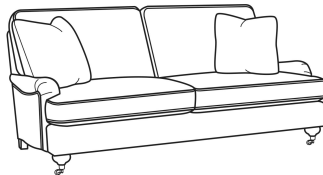

Somerset / 8550-01

DESCRIPTION:	Long Sofa (95W)
OUTSIDE:	95"W x 42"D x 36"H
INSIDE:	84"W x 22"D
SEAT:	20"H
ARM:	22"H
BACK RAIL:	31"H
THROW PILLOWS:	2-20"
COM:	Plain: 24.00 yds Repeat of 2-14": 30.00 yds Repeat of 15-27": 32.50 yds
WEIGHT:	160 lbs

L = available in leather

Standard Features:

Box Border Back

Standard with brass casters

May be shown with optional features

SOMERSET

Standard Seat Cushion:	Comfort Down Seat
Standard Back Pillow:	Comfort Down Back

Also available:

Somerset / 8550-00
Sofa (86W)
Outside: 86W x 42D x 36H
Inside: 75W x 22D

Somerset / 8550-22
Apt Sofa (76W)
Outside: 76W x 42D x 36H
Inside: 65W x 22D

Somerset / L8550-00
Leather Sofa (86W)
Outside: 86W x 42D x 36H
Inside: 75W x 22D