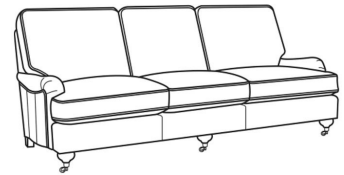

Somerset / 8550-01

DESCRIPTION:	Long Sofa (95W)
OUTSIDE:	95"W x 42"D x 36"H
INSIDE:	84"W x 22"D
SEAT:	20"H
ARM:	22"H
BACK RAIL:	31"H
THROW PILLOWS:	2-20"
COM:	Plain: 24.00 yds Repeat of 2-14": 30.00 yds Repeat of 15-27": 32.50 yds
WEIGHT:	160 lbs

L = available in leather

Standard Features:

Box Border Back

Standard with brass casters

May be shown with optional features

SOMERSET

Standard Seat Cushion:	Comfort Down Seat
Standard Back Pillow:	Comfort Down Back

Also available:

Somerset / 8550-00
Sofa (86W)
Outside: 86W x 42D x 36H
Inside: 75W x 22D

Somerset / 8550-22
Apt Sofa (76W)
Outside: 76W x 42D x 36H
Inside: 65W x 22D

Somerset / L8550-00
Leather Sofa (86W)
Outside: 86W x 42D x 36H
Inside: 75W x 22D

Somerset / L8550-01
Leather Long Sofa (95W)
Outside: 95W x 42D x 36H
Inside: 84W x 22D

Somerset / L8550-22
Leather Apt Sofa (76W)
Outside: 76W x 42D x 36H
Inside: 65W x 22D