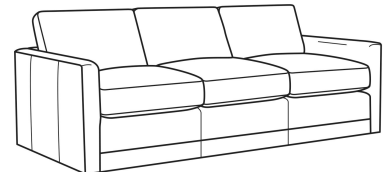

Big Easy / 7000-00

DESCRIPTION:	Sofa (83W)
OUTSIDE:	83"W x 39"D x 33"H
INSIDE:	75"W x 24.5"D
SEAT:	20"H
ARM:	25"H
BACK RAIL:	25"H
THROW PILLOWS:	2 - 20"
COM:	Plain: 18.00 yds Repeat of 2-14": 22.50 yds Repeat of 15-27": 24.50 yds
WEIGHT:	150 lbs

L = available in leather

Standard Features:

Box Border Back

Weltless

May be shown with optional features

BIG EASY

Standard Seat Cushion: Comfort Down Seat

Standard Back Pillow: Comfort Down Back

Also available:

Big Easy / 7000-01
Long Sofa (95W)
Outside: 95W x 39D x 33H
Inside: 87W x 24.5D

Big Easy / 7000-04
Loveseat (58W)
Outside: 58W x 39D x 33H
Inside: 50W x 24.5D

Big Easy / 7000-22
Apt Sofa (71W)
Outside: 71W x 39D x 33H
Inside: 63W x 24.5D

Big Easy / 7000-41
Extra Long Sofa (107W)
Outside: 107W x 39D x 33H
Inside: 99W x 24.5D

Big Easy / 7000-49
Chair & 1/2 Chaise (48W)
Outside: 48W x 64D x 33H
Inside: 38W x 49D

Big Easy / L7000-00
Leather Sofa (83W)
Outside: 83W x 39D x 33H
Inside: 75W x 24.5D