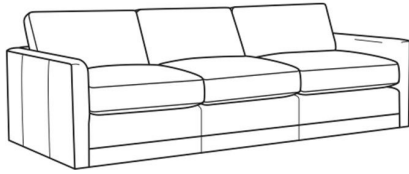

Big Easy / 7000-00

DESCRIPTION:	Sofa (83W)
OUTSIDE:	83"W x 39"D x 33"H
INSIDE:	75"W x 24.5"D
SEAT:	20"H
ARM:	25"H
BACK RAIL:	25"H
THROW PILLOWS:	2 - 20"
COM:	Plain: 18.00 yds Repeat of 2-14": 22.50 yds Repeat of 15-27": 24.50 yds
WEIGHT:	150 lbs

L = available in leather

Standard Features:

Box Border Back

Weltless

May be shown with optional features

BIG EASY

Standard Seat Cushion: Comfort Down Seat

Standard Back Pillow: Comfort Down Back

Also available:

Big Easy / 7000-01
Long Sofa (95W)
Outside: 95W x 39D x 33H
Inside: 87W x 24.5D

Big Easy / 7000-04
Loveseat (58W)
Outside: 58W x 39D x 33H
Inside: 50W x 24.5D

Big Easy / 7000-22
Apt Sofa (71W)
Outside: 71W x 39D x 33H
Inside: 63W x 24.5D

Big Easy / 7000-41
Extra Long Sofa (107W)
Outside: 107W x 39D x 33H
Inside: 99W x 24.5D

Big Easy / 7000-49
Chair & 1/2 Chaise (48W)
Outside: 48W x 64D x 33H
Inside: 38W x 49D

Big Easy / L7000-00
Leather Sofa (83W)
Outside: 83W x 39D x 33H
Inside: 75W x 24.5D