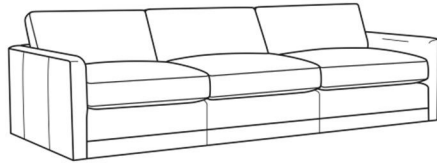

Big Easy / 7000-00

DESCRIPTION:	Sofa (83W)
OUTSIDE:	83"W x 39"D x 33"H
INSIDE:	75"W x 24.5"D
SEAT:	20"H
ARM:	25"H
BACK RAIL:	25"H
THROW PILLOWS:	2 - 20"
COM:	Plain: 18.00 yds Repeat of 2-14": 22.50 yds Repeat of 15-27": 24.50 yds
WEIGHT:	150 lbs

Also available:

Big Easy / 7000-01
Long Sofa (95W)
Outside: 95W x 39D x 33H
Inside: 87W x 24.5D

Big Easy / 7000-04
Loveseat (58W)
Outside: 58W x 39D x 33H
Inside: 50W x 24.5D

Big Easy / 7000-22
Apt Sofa (71W)
Outside: 71W x 39D x 33H
Inside: 63W x 24.5D

Big Easy / 7000-41
Extra Long Sofa (107W)
Outside: 107W x 39D x 33H
Inside: 99W x 24.5D

Big Easy / 7000-49
Chair & 1/2 Chaise (48W)
Outside: 48W x 64D x 33H
Inside: 38W x 49D

Big Easy / L7000-00
Leather Sofa (83W)
Outside: 83W x 39D x 33H
Inside: 75W x 24.5D

Big Easy / L7000-01
Leather Long Sofa (95W)
Outside: 95W x 39D x 33H
Inside: 87W x 24.5D

Big Easy / L7000-04
Leather Loveseat (58W)
Outside: 58W x 39D x 33H
Inside: 50W x 24.5D

Big Easy / L7000-22
Leather Apt Sofa (71W)
Outside: 71W x 39D x 33H
Inside: 63W x 24.5D