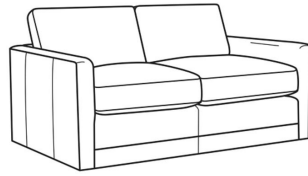

Big Easy / 7000-00

DESCRIPTION:	Sofa (83W)
OUTSIDE:	83"W x 39"D x 33"H
INSIDE:	75"W x 24.5"D
SEAT:	20"H
ARM:	25"H
BACK RAIL:	25"H
THROW PILLOWS:	2 - 20"
COM:	Plain: 18.00 yds Repeat of 2-14": 22.50 yds Repeat of 15-27": 24.50 yds
WEIGHT:	150 lbs

Also available:

Big Easy / 7000-01
Long Sofa (95W)
Outside: 95W x 39D x 33H
Inside: 87W x 24.5D

Big Easy / 7000-04
Loveseat (58W)
Outside: 58W x 39D x 33H
Inside: 50W x 24.5D

Big Easy / 7000-22
Apt Sofa (71W)
Outside: 71W x 39D x 33H
Inside: 63W x 24.5D

Big Easy / 7000-41
Extra Long Sofa (107W)
Outside: 107W x 39D x 33H
Inside: 99W x 24.5D

Big Easy / 7000-49
Chair & 1/2 Chaise (48W)
Outside: 48W x 64D x 33H
Inside: 38W x 49D

Big Easy / L7000-00
Leather Sofa (83W)
Outside: 83W x 39D x 33H
Inside: 75W x 24.5D

Big Easy / L7000-01
Leather Long Sofa (95W)
Outside: 95W x 39D x 33H
Inside: 87W x 24.5D

Big Easy / L7000-04
Leather Loveseat (58W)
Outside: 58W x 39D x 33H
Inside: 50W x 24.5D

Big Easy / L7000-22
Leather Apt Sofa (71W)
Outside: 71W x 39D x 33H
Inside: 63W x 24.5D