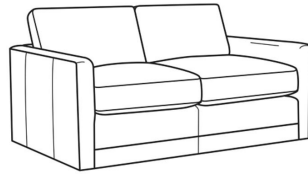

Big Easy / 7000-01

DESCRIPTION:	Long Sofa (95W)
OUTSIDE:	95"W x 39"D x 33"H
INSIDE:	87"W x 24.5"D
SEAT:	20"H
ARM:	25"H
BACK RAIL:	25"H
THROW PILLOWS:	2 - 20"
COM:	Plain: 22.00 yds Repeat of 2-14": 27.50 yds Repeat of 15-27": 29.75 yds
WEIGHT:	160 lbs

Also available:

Big Easy / 7000-00
Sofa (83W)
Outside: 83W x 39D x 33H
Inside: 75W x 24.5D

Big Easy / 7000-04
Loveseat (58W)
Outside: 58W x 39D x 33H
Inside: 50W x 24.5D

Big Easy / 7000-22
Apt Sofa (71W)
Outside: 71W x 39D x 33H
Inside: 63W x 24.5D

Big Easy / 7000-41
Extra Long Sofa (107W)
Outside: 107W x 39D x 33H
Inside: 99W x 24.5D

Big Easy / 7000-49
Chair & 1/2 Chaise (48W)
Outside: 48W x 64D x 33H
Inside: 38W x 49D

Big Easy / L7000-00
Leather Sofa (83W)
Outside: 83W x 39D x 33H
Inside: 75W x 24.5D

Big Easy / L7000-01
Leather Long Sofa (95W)
Outside: 95W x 39D x 33H
Inside: 87W x 24.5D

Big Easy / L7000-04
Leather Loveseat (58W)
Outside: 58W x 39D x 33H
Inside: 50W x 24.5D

Big Easy / L7000-22
Leather Apt Sofa (71W)
Outside: 71W x 39D x 33H
Inside: 63W x 24.5D