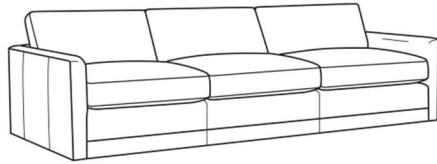

Big Easy / 7000-01

DESCRIPTION:	Long Sofa (95W)
OUTSIDE:	95"W x 39"D x 33"H
INSIDE:	87"W x 24.5"D
SEAT:	20"H
ARM:	25"H
BACK RAIL:	25"H
THROW PILLOWS:	2 - 20"
COM:	Plain: 22.00 yds Repeat of 2-14": 27.50 yds Repeat of 15-27": 29.75 yds
WEIGHT:	160 lbs

Also available:

Big Easy / 7000-00
Sofa (83W)
Outside: 83W x 39D x 33H
Inside: 75W x 24.5D

Big Easy / 7000-04
Loveseat (58W)
Outside: 58W x 39D x 33H
Inside: 50W x 24.5D

Big Easy / 7000-22
Apt Sofa (71W)
Outside: 71W x 39D x 33H
Inside: 63W x 24.5D

Big Easy / 7000-41
Extra Long Sofa (107W)
Outside: 107W x 39D x 33H
Inside: 99W x 24.5D

Big Easy / 7000-49
Chair & 1/2 Chaise (48W)
Outside: 48W x 64D x 33H
Inside: 38W x 49D

Big Easy / L7000-00
Leather Sofa (83W)
Outside: 83W x 39D x 33H
Inside: 75W x 24.5D

Big Easy / L7000-01
Leather Long Sofa (95W)
Outside: 95W x 39D x 33H
Inside: 87W x 24.5D

Big Easy / L7000-04
Leather Loveseat (58W)
Outside: 58W x 39D x 33H
Inside: 50W x 24.5D

Big Easy / L7000-22
Leather Apt Sofa (71W)
Outside: 71W x 39D x 33H
Inside: 63W x 24.5D