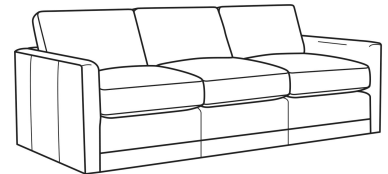

Big Easy / 7000-01

DESCRIPTION:	Long Sofa (95W)
OUTSIDE:	95"W x 39"D x 33"H
INSIDE:	87"W x 24.5"D
SEAT:	20"H
ARM:	25"H
BACK RAIL:	25"H
THROW PILLOWS:	2 - 20"
COM:	Plain: 22.00 yds Repeat of 2-14": 27.50 yds Repeat of 15-27": 29.75 yds
WEIGHT:	160 lbs

L = available in leather

Standard Features:

Box Border Back

Weltless

May be shown with optional features

BIG EASY

Standard Seat Cushion: Comfort Down Seat

Standard Back Pillow: Comfort Down Back

Also available:

Big Easy / 7000-00
Sofa (83W)
Outside: 83W x 39D x 33H
Inside: 75W x 24.5D

Big Easy / 7000-04
Loveseat (58W)
Outside: 58W x 39D x 33H
Inside: 50W x 24.5D

Big Easy / 7000-22
Apt Sofa (71W)
Outside: 71W x 39D x 33H
Inside: 63W x 24.5D

Big Easy / 7000-41
Extra Long Sofa (107W)
Outside: 107W x 39D x 33H
Inside: 99W x 24.5D

Big Easy / 7000-49
Chair & 1/2 Chaise (48W)
Outside: 48W x 64D x 33H
Inside: 38W x 49D

Big Easy / L7000-00
Leather Sofa (83W)
Outside: 83W x 39D x 33H
Inside: 75W x 24.5D