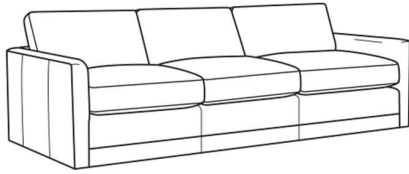

Big Easy / 7000-01

DESCRIPTION:	Long Sofa (95W)
OUTSIDE:	95"W x 39"D x 33"H
INSIDE:	87"W x 24.5"D
SEAT:	20"H
ARM:	25"H
BACK RAIL:	25"H
THROW PILLOWS:	2 - 20"
COM:	Plain: 22.00 yds Repeat of 2-14": 27.50 yds Repeat of 15-27": 29.75 yds
WEIGHT:	160 lbs

L = available in leather

Standard Features:

Box Border Back

Weltless

May be shown with optional features

BIG EASY

Standard Seat Cushion: Comfort Down Seat

Standard Back Pillow: Comfort Down Back

Also available:

Big Easy / 7000-00
Sofa (83W)
Outside: 83W x 39D x 33H
Inside: 75W x 24.5D

Big Easy / 7000-04
Loveseat (58W)
Outside: 58W x 39D x 33H
Inside: 50W x 24.5D

Big Easy / 7000-22
Apt Sofa (71W)
Outside: 71W x 39D x 33H
Inside: 63W x 24.5D

Big Easy / 7000-41
Extra Long Sofa (107W)
Outside: 107W x 39D x 33H
Inside: 99W x 24.5D

Big Easy / 7000-49
Chair & 1/2 Chaise (48W)
Outside: 48W x 64D x 33H
Inside: 38W x 49D

Big Easy / L7000-00
Leather Sofa (83W)
Outside: 83W x 39D x 33H
Inside: 75W x 24.5D