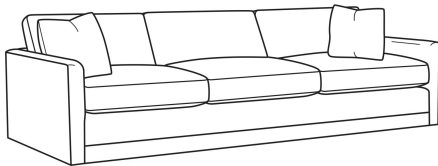

Big Easy / 7000-01

DESCRIPTION:	Long Sofa (95W)
OUTSIDE:	95"W x 39"D x 33"H
INSIDE:	87"W x 24.5"D
SEAT:	20"H
ARM:	25"H
BACK RAIL:	25"H
THROW PILLOWS:	2 - 20"
COM:	Plain: 22.00 yds Repeat of 2-14": 27.50 yds Repeat of 15-27": 29.75 yds
WEIGHT:	160 lbs

L = available in leather

Standard Features:

Box Border Back

Weltless

May be shown with optional features

BIG EASY

Standard Seat Cushion: Comfort Down Seat

Standard Back Pillow: Comfort Down Back

Also available:

Big Easy / 7000-00
Sofa (83W)
Outside: 83W x 39D x 33H
Inside: 75W x 24.5D

Big Easy / 7000-04
Loveseat (58W)
Outside: 58W x 39D x 33H
Inside: 50W x 24.5D

Big Easy / 7000-22
Apt Sofa (71W)
Outside: 71W x 39D x 33H
Inside: 63W x 24.5D

Big Easy / 7000-41
Extra Long Sofa (107W)
Outside: 107W x 39D x 33H
Inside: 99W x 24.5D

Big Easy / 7000-49
Chair & 1/2 Chaise (48W)
Outside: 48W x 64D x 33H
Inside: 38W x 49D

Big Easy / L7000-00
Leather Sofa (83W)
Outside: 83W x 39D x 33H
Inside: 75W x 24.5D