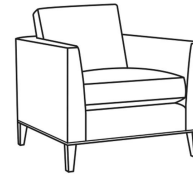

Eastport / L6770-00

DESCRIPTION:	Sofa (85W)
OUTSIDE:	85"W x 35"D x 35"H
INSIDE:	76.5"W x 22.5"D
SEAT:	20"H
ARM:	28"H
BACK RAIL:	28"H
COM:	Plain: 193 sq ft
WEIGHT:	155 lbs

L = available in leather

Standard Features:

Loose Back

Box Border Back

Weltless

May be shown with optional features

EASTPORT

Standard Seat Cushion: Hallmark Seat

Standard Back Pillow: Fiber Back

Also available:

Eastport / 6770-00
Sofa (85W)
Outside: 85W x 35D x 35H
Inside: 76.5W x 22.5D

Eastport / 6770-02
Apt Sofa (79W)
Outside: 79W x 35D x 35H
Inside: 70.5W x 22.5D

Eastport / 6770-05
Chair (32.5W)
Outside: 32.5W x 35D x 35H
Inside: 23W x 22.5D