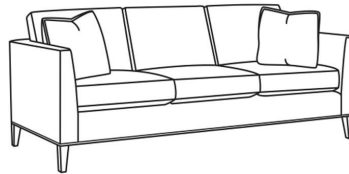

Eastport / L6770-00

DESCRIPTION:	Sofa (85W)
OUTSIDE:	85"W x 35"D x 35"H
INSIDE:	76.5"W x 22.5"D
SEAT:	20"H
ARM:	28"H
BACK RAIL:	28"H
COM:	Plain: 193 sq ft
WEIGHT:	155 lbs

L = available in leather

Standard Features:

Loose Back

Box Border Back

Weltless

May be shown with optional features

EASTPORT

Standard Seat Cushion: Hallmark Seat

Standard Back Pillow: Fiber Back

Also available:

Eastport / 6770-00
Sofa (85W)
Outside: 85W x 35D x 35H
Inside: 76.5W x 22.5D

Eastport / 6770-02
Apt Sofa (79W)
Outside: 79W x 35D x 35H
Inside: 70.5W x 22.5D

Eastport / 6770-05
Chair (32.5W)
Outside: 32.5W x 35D x 35H
Inside: 23W x 22.5D