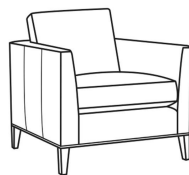

Eastport / L6770-00

DESCRIPTION:	Sofa (85W)
OUTSIDE:	85"W x 35"D x 35"H
INSIDE:	76.5"W x 22.5"D
SEAT:	20"H
ARM:	28"H
BACK RAIL:	28"H
COM:	Plain: 193 sq ft
WEIGHT:	155 lbs

L = available in leather

Standard Features:

Loose Back

Box Border Back

Weltless

May be shown with optional features

EASTPORT

Standard Seat Cushion: Hallmark Seat

Standard Back Pillow: Fiber Back

Also available:

Eastport / 6770-00
Sofa (85W)
Outside: 85W x 35D x 35H
Inside: 76.5W x 22.5D

Eastport / 6770-02
Apt Sofa (79W)
Outside: 79W x 35D x 35H
Inside: 70.5W x 22.5D

Eastport / 6770-05
Chair (32.5W)
Outside: 32.5W x 35D x 35H
Inside: 23W x 22.5D

Eastport / L6770-02
Leather Apt Sofa (79W)
Outside: 79W x 35D x 35H
Inside: 70.5W x 22.5D

Eastport / L6770-05
Leather Chair (32.5W)
Outside: 32.5W x 35D x 35H
Inside: 23W x 22.5D