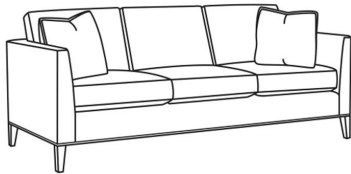

Eastport / L6770-00

DESCRIPTION:	Sofa (85W)
OUTSIDE:	85"W x 35"D x 35"H
INSIDE:	76.5"W x 22.5"D
SEAT:	20"H
ARM:	28"H
BACK RAIL:	28"H
COM:	Plain: 193 sq ft
WEIGHT:	155 lbs

L = available in leather

Standard Features:

Loose Back

Box Border Back

Weltless

May be shown with optional features

EASTPORT

Standard Seat Cushion: Hallmark Seat

Standard Back Pillow: Fiber Back

Also available:

Eastport / 6770-00
Sofa (85W)
Outside: 85W x 35D x 35H
Inside: 76.5W x 22.5D

Eastport / 6770-02
Apt Sofa (79W)
Outside: 79W x 35D x 35H
Inside: 70.5W x 22.5D

Eastport / 6770-05
Chair (32.5W)
Outside: 32.5W x 35D x 35H
Inside: 23W x 22.5D