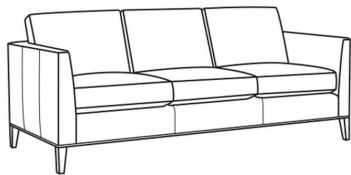

Eastport / L6770-00

DESCRIPTION:	Sofa (85W)
OUTSIDE:	85"W x 35"D x 35"H
INSIDE:	76.5"W x 22.5"D
SEAT:	20"H
ARM:	28"H
BACK RAIL:	28"H
COM:	Plain: 193 sq ft
WEIGHT:	155 lbs

L = available in leather

Standard Features:

Loose Back

Box Border Back

Weltless

May be shown with optional features

EASTPORT

Standard Seat Cushion: Hallmark Seat

Standard Back Pillow: Fiber Back

Also available:

Eastport / 6770-00
Sofa (85W)
Outside: 85W x 35D x 35H
Inside: 76.5W x 22.5D

Eastport / 6770-02
Apt Sofa (79W)
Outside: 79W x 35D x 35H
Inside: 70.5W x 22.5D

Eastport / 6770-05
Chair (32.5W)
Outside: 32.5W x 35D x 35H
Inside: 23W x 22.5D

Eastport / L6770-02
Leather Apt Sofa (79W)
Outside: 79W x 35D x 35H
Inside: 70.5W x 22.5D

Eastport / L6770-05
Leather Chair (32.5W)
Outside: 32.5W x 35D x 35H
Inside: 23W x 22.5D