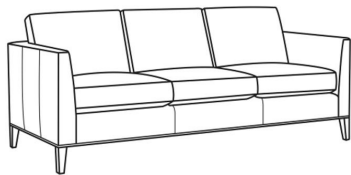

**Eastport / L6770-02**

DESCRIPTION:	Apt Sofa (79W)
OUTSIDE:	79"W x 35"D x 35"H
INSIDE:	70.5"W x 22.5"D
SEAT:	20"H
ARM:	28"H
BACK RAIL:	28"H
COM:	Plain: 184 sq ft
WEIGHT:	150 lbs

**L** = available in leather

**Standard Features:**

Loose Back

Box Border Back

Weltless

May be shown with optional features

**EASTPORT**

Standard Seat Cushion: Hallmark Seat

Standard Back Pillow: Fiber Back

Also available:

Eastport / 6770-00  
Sofa (85W)  
Outside: 85W x 35D x 35H  
Inside: 76.5W x 22.5D

Eastport / 6770-02  
Apt Sofa (79W)  
Outside: 79W x 35D x 35H  
Inside: 70.5W x 22.5D

Eastport / 6770-05  
Chair (32.5W)  
Outside: 32.5W x 35D x 35H  
Inside: 23W x 22.5D

Eastport / L6770-00  
Leather Sofa (85W)  
Outside: 85W x 35D x 35H  
Inside: 76.5W x 22.5D

Eastport / L6770-05  
Leather Chair (32.5W)  
Outside: 32.5W x 35D x 35H  
Inside: 23W x 22.5D