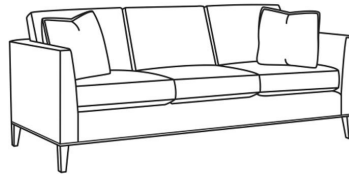

**Eastport / L6770-02**

DESCRIPTION:	Apt Sofa (79W)
OUTSIDE:	79"W x 35"D x 35"H
INSIDE:	70.5"W x 22.5"D
SEAT:	20"H
ARM:	28"H
BACK RAIL:	28"H
COM:	Plain: 184 sq ft
WEIGHT:	150 lbs

**L** = available in leather

**Standard Features:**

Loose Back

Box Border Back

Weltless

May be shown with optional features

**EASTPORT**

Standard Seat Cushion: Hallmark Seat

Standard Back Pillow: Fiber Back

Also available:

Eastport / 6770-00  
Sofa (85W)  
Outside: 85W x 35D x 35H  
Inside: 76.5W x 22.5D

Eastport / 6770-02  
Apt Sofa (79W)  
Outside: 79W x 35D x 35H  
Inside: 70.5W x 22.5D

Eastport / 6770-05  
Chair (32.5W)  
Outside: 32.5W x 35D x 35H  
Inside: 23W x 22.5D

Eastport / L6770-00  
Leather Sofa (85W)  
Outside: 85W x 35D x 35H  
Inside: 76.5W x 22.5D

Eastport / L6770-05  
Leather Chair (32.5W)  
Outside: 32.5W x 35D x 35H  
Inside: 23W x 22.5D