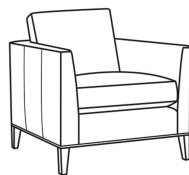

**Eastport / L6770-02**

DESCRIPTION:	Apt Sofa (79W)
OUTSIDE:	79"W x 35"D x 35"H
INSIDE:	70.5"W x 22.5"D
SEAT:	20"H
ARM:	28"H
BACK RAIL:	28"H
COM:	Plain: 184 sq ft
WEIGHT:	150 lbs

**L** = available in leather

**Standard Features:**

Loose Back

Box Border Back

Weltless

May be shown with optional features

**EASTPORT**

Standard Seat Cushion: Hallmark Seat

Standard Back Pillow: Fiber Back

Also available:

Eastport / 6770-00  
Sofa (85W)  
Outside: 85W x 35D x 35H  
Inside: 76.5W x 22.5D

Eastport / 6770-02  
Apt Sofa (79W)  
Outside: 79W x 35D x 35H  
Inside: 70.5W x 22.5D

Eastport / 6770-05  
Chair (32.5W)  
Outside: 32.5W x 35D x 35H  
Inside: 23W x 22.5D

Eastport / L6770-00  
Leather Sofa (85W)  
Outside: 85W x 35D x 35H  
Inside: 76.5W x 22.5D

Eastport / L6770-05  
Leather Chair (32.5W)  
Outside: 32.5W x 35D x 35H  
Inside: 23W x 22.5D