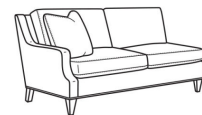

Austin / 3770
3770-10L / 3770-11R

DESCRIPTION:	Sectional
OUTSIDE:	108"W x 108"D x 35"H
INSIDE:	88"W x 22.5"D
SEAT:	20.5"H
ARM:	23"H
BACK RAIL:	34"H
THROW PILLOWS:	3 - 20"
WEIGHT:	340 lbs

Standard Features:

Box Border Back

French Seamed

Fabric styles standard with throw pillows (not shown)

Various configurations available; visit a CR Laine retailer for more details.

May be shown with optional features

AUSTIN

Standard Seat Cushion:	Comfort Down Seat
Standard Back Pillow:	Comfort Down Back

Also available:

(L) 3770-10L Corner Sofa (108w)

Austin / 3770-10L
Corner Sofa (108W)
Outside: 108W x 39D x 35H
Inside: 88W x 22.5D

(L) 3770-10R Corner Sofa (108w)

Austin / 3770-10R
Corner Sofa (108W)
Outside: 108W x 39D x 35H
Inside: 88W x 22.5D

(L) 3770-11L One Arm Sofa (69w)

Austin / 3770-11L
One Arm Sofa (69W)
Outside: 69W x 39D x 35H
Inside: 65W x 22.5D

(L) 3770-11R One Arm Sofa (69w)

Austin / 3770-11R
One Arm Sofa (69W)
Outside: 69W x 39D x 35H
Inside: 65W x 22.5D