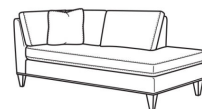

Austin / 3770
3770-10L / 3770-11R

DESCRIPTION:	Sectional
OUTSIDE:	108"W x 108"D x 35"H
INSIDE:	88"W x 22.5"D
SEAT:	20.5"H
ARM:	23"H
BACK RAIL:	34"H
THROW PILLOWS:	3 - 20"
WEIGHT:	340 lbs

Standard Features:

Also available:

(L) 3770-10L Corner Sofa (108w)

Austin / 3770-10L
Corner Sofa (108W)
Outside: 108W x 39D x 35H
Inside: 88W x 22.5D

(L) 3770-10R Corner Sofa (108w)

Austin / 3770-10R
Corner Sofa (108W)
Outside: 108W x 39D x 35H
Inside: 88W x 22.5D

(L) 3770-11L One Arm Sofa (69w)

Austin / 3770-11L
One Arm Sofa (69W)
Outside: 69W x 39D x 35H
Inside: 65W x 22.5D

(L) 3770-11R One Arm Sofa (69w)

Austin / 3770-11R
One Arm Sofa (69W)
Outside: 69W x 39D x 35H
Inside: 65W x 22.5D

(L) 3770-39LB Corner Sofa Chaise (95w)

Austin / 3770-39LB
Corner Sofa Chaise (95W)
Outside: 95W x 39D x 35H
Inside: 79W x 22.5D

(L) 3770-39RB Corner Sofa Chaise (95w)

Austin / 3770-39RB
Corner Sofa Chaise (95W)
Outside: 95W x 39D x 35H
Inside: 79W x 22.5D