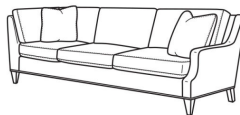

Austin / 3770
3770-10L / 3770-11R

DESCRIPTION:	Sectional
OUTSIDE:	108"W x 108"D x 35"H
INSIDE:	88"W x 22.5"D
SEAT:	20.5"H
ARM:	23"H
BACK RAIL:	34"H
THROW PILLOWS:	3 - 20"
WEIGHT:	340 lbs

Standard Features:

Box Border Back

French Seamed

Fabric styles standard with throw pillows (not shown)

Various configurations available; visit a CR Laine retailer for more details.

May be shown with optional features

AUSTIN

Standard Seat Cushion:	Comfort Down Seat
Standard Back Pillow:	Comfort Down Back

Also available:

(L) 3770-10L Corner Sofa (108w)

Austin / 3770-10L
Corner Sofa (108W)
Outside: 108W x 39D x 35H
Inside: 88W x 22.5D

(L) 3770-10R Corner Sofa (108w)

Austin / 3770-10R
Corner Sofa (108W)
Outside: 108W x 39D x 35H
Inside: 88W x 22.5D

(L) 3770-11L One Arm Sofa (69w)

Austin / 3770-11L
One Arm Sofa (69W)
Outside: 69W x 39D x 35H
Inside: 65W x 22.5D

(L) 3770-11R One Arm Sofa (69w)

Austin / 3770-11R
One Arm Sofa (69W)
Outside: 69W x 39D x 35H
Inside: 65W x 22.5D