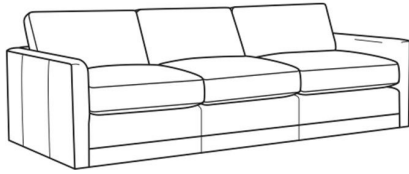

Big Easy / L7000-00

DESCRIPTION:	Sofa (83W)
OUTSIDE:	83"W x 39"D x 33"H
INSIDE:	75"W x 24.5"D
SEAT:	20"H
ARM:	25"H
BACK RAIL:	25"H
COM:	Plain: 205 sq ft
WEIGHT:	165 lbs

L = available in leather

Standard Features:

Box Border Back

Weltless

May be shown with optional features

BIG EASY

Standard Seat Cushion: Comfort Down Seat

Standard Back Pillow: Comfort Down Back

Also available:

Big Easy / 7000-00
Sofa (83W)
Outside: 83W x 39D x 33H
Inside: 75W x 24.5D

Big Easy / 7000-01
Long Sofa (95W)
Outside: 95W x 39D x 33H
Inside: 87W x 24.5D

Big Easy / 7000-04
Loveseat (58W)
Outside: 58W x 39D x 33H
Inside: 50W x 24.5D

Big Easy / 7000-22
Apt Sofa (71W)
Outside: 71W x 39D x 33H
Inside: 63W x 24.5D

Big Easy / 7000-41
Extra Long Sofa (107W)
Outside: 107W x 39D x 33H
Inside: 99W x 24.5D

Big Easy / 7000-49
Chair & 1/2 Chaise (48W)
Outside: 48W x 64D x 33H
Inside: 38W x 49D

Big Easy / L7000-01
Leather Long Sofa (95W)
Outside: 95W x 39D x 33H
Inside: 87W x 24.5D