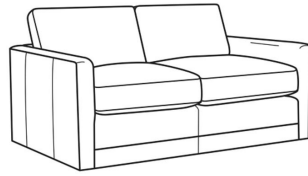

Big Easy / L7000-00

DESCRIPTION:	Sofa (83W)
OUTSIDE:	83"W x 39"D x 33"H
INSIDE:	75"W x 24.5"D
SEAT:	20"H
ARM:	25"H
BACK RAIL:	25"H
COM:	Plain: 205 sq ft
WEIGHT:	165 lbs

L = available in leather

Standard Features:

Box Border Back

Weltless

May be shown with optional features

BIG EASY

Standard Seat Cushion: Comfort Down Seat

Standard Back Pillow: Comfort Down Back

Also available:

Big Easy / 7000-00
Sofa (83W)
Outside: 83W x 39D x 33H
Inside: 75W x 24.5D

Big Easy / 7000-01
Long Sofa (95W)
Outside: 95W x 39D x 33H
Inside: 87W x 24.5D

Big Easy / 7000-04
Loveseat (58W)
Outside: 58W x 39D x 33H
Inside: 50W x 24.5D

Big Easy / 7000-22
Apt Sofa (71W)
Outside: 71W x 39D x 33H
Inside: 63W x 24.5D

Big Easy / 7000-41
Extra Long Sofa (107W)
Outside: 107W x 39D x 33H
Inside: 99W x 24.5D

Big Easy / 7000-49
Chair & 1/2 Chaise (48W)
Outside: 48W x 64D x 33H
Inside: 38W x 49D

Big Easy / L7000-01
Leather Long Sofa (95W)
Outside: 95W x 39D x 33H
Inside: 87W x 24.5D