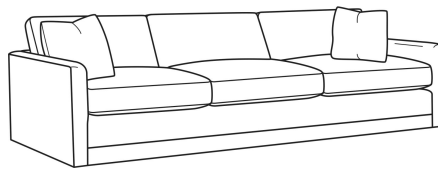

Big Easy / L7000-01

DESCRIPTION:	Long Sofa (95W)
OUTSIDE:	95"W x 39"D x 33"H
INSIDE:	87"W x 24.5"D
SEAT:	20"H
ARM:	25"H
BACK RAIL:	25"H
COM:	Plain: 225 sq ft
WEIGHT:	175 lbs

L = available in leather

Standard Features:

Box Border Back

Weltless

May be shown with optional features

BIG EASY

Standard Seat Cushion: Comfort Down Seat

Standard Back Pillow: Comfort Down Back

Also available:

Big Easy / 7000-00
Sofa (83W)
Outside: 83W x 39D x 33H
Inside: 75W x 24.5D

Big Easy / 7000-01
Long Sofa (95W)
Outside: 95W x 39D x 33H
Inside: 87W x 24.5D

Big Easy / 7000-04
Loveseat (58W)
Outside: 58W x 39D x 33H
Inside: 50W x 24.5D

Big Easy / 7000-22
Apt Sofa (71W)
Outside: 71W x 39D x 33H
Inside: 63W x 24.5D

Big Easy / 7000-41
Extra Long Sofa (107W)
Outside: 107W x 39D x 33H
Inside: 99W x 24.5D

Big Easy / 7000-49
Chair & 1/2 Chaise (48W)
Outside: 48W x 64D x 33H
Inside: 38W x 49D

Big Easy / L7000-00
Leather Sofa (83W)
Outside: 83W x 39D x 33H
Inside: 75W x 24.5D