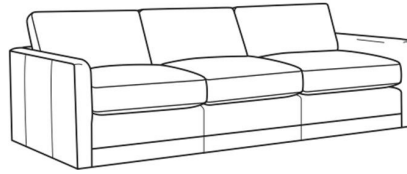

**Standard Features:**

Box Border Back

Weltless

May be shown with optional features

**BIG EASY**

Standard Seat Cushion: Comfort Down Seat

Standard Back Pillow: Comfort Down Back

Also available:

Big Easy / 7000-00  
Sofa (83W)  
Outside: 83W x 39D x 33H  
Inside: 75W x 24.5D

Big Easy / 7000-01  
Long Sofa (95W)  
Outside: 95W x 39D x 33H  
Inside: 87W x 24.5D

Big Easy / 7000-04  
Loveseat (58W)  
Outside: 58W x 39D x 33H  
Inside: 50W x 24.5D

Big Easy / 7000-22  
Apt Sofa (71W)  
Outside: 71W x 39D x 33H  
Inside: 63W x 24.5D

Big Easy / 7000-41  
Extra Long Sofa (107W)  
Outside: 107W x 39D x 33H  
Inside: 99W x 24.5D

Big Easy / 7000-49  
Chair & 1/2 Chaise (48W)  
Outside: 48W x 64D x 33H  
Inside: 38W x 49D

Big Easy / L7000-00  
Leather Sofa (83W)  
Outside: 83W x 39D x 33H  
Inside: 75W x 24.5D

Big Easy / L7000-01  
Leather Long Sofa (95W)  
Outside: 95W x 39D x 33H  
Inside: 87W x 24.5D

Big Easy / L7000-22  
Leather Apt Sofa (71W)  
Outside: 71W x 39D x 33H  
Inside: 63W x 24.5D