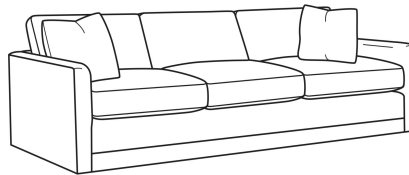

**Big Easy / L7000-04**

DESCRIPTION:	Loveseat (58W)
OUTSIDE:	58"W x 39"D x 33"H
INSIDE:	50"W x 24.5"D
SEAT:	20"H
ARM:	25"H
BACK RAIL:	25"H
COM:	Plain: 154 sq ft
WEIGHT:	130 lbs

**L** = available in leather

**Standard Features:**

Box Border Back

Weltless

May be shown with optional features

**BIG EASY**

Standard Seat Cushion: Comfort Down Seat

Standard Back Pillow: Comfort Down Back

Also available:

Big Easy / 7000-00  
Sofa (83W)  
Outside: 83W x 39D x 33H  
Inside: 75W x 24.5D

Big Easy / 7000-01  
Long Sofa (95W)  
Outside: 95W x 39D x 33H  
Inside: 87W x 24.5D

Big Easy / 7000-04  
Loveseat (58W)  
Outside: 58W x 39D x 33H  
Inside: 50W x 24.5D

Big Easy / 7000-22  
Apt Sofa (71W)  
Outside: 71W x 39D x 33H  
Inside: 63W x 24.5D

Big Easy / 7000-41  
Extra Long Sofa (107W)  
Outside: 107W x 39D x 33H  
Inside: 99W x 24.5D

Big Easy / 7000-49  
Chair & 1/2 Chaise (48W)  
Outside: 48W x 64D x 33H  
Inside: 38W x 49D