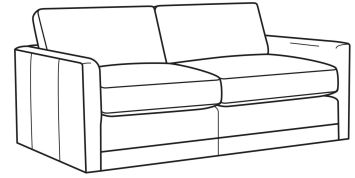

**Standard Features:**

Box Border Back

Weltless

May be shown with optional features

**BIG EASY**

Standard Seat Cushion: Comfort Down Seat

Standard Back Pillow: Comfort Down Back

Also available:

Big Easy / 7000-00  
Sofa (83W)  
Outside: 83W x 39D x 33H  
Inside: 75W x 24.5D

Big Easy / 7000-01  
Long Sofa (95W)  
Outside: 95W x 39D x 33H  
Inside: 87W x 24.5D

Big Easy / 7000-04  
Loveseat (58W)  
Outside: 58W x 39D x 33H  
Inside: 50W x 24.5D

Big Easy / 7000-22  
Apt Sofa (71W)  
Outside: 71W x 39D x 33H  
Inside: 63W x 24.5D

Big Easy / 7000-41  
Extra Long Sofa (107W)  
Outside: 107W x 39D x 33H  
Inside: 99W x 24.5D

Big Easy / 7000-49  
Chair & 1/2 Chaise (48W)  
Outside: 48W x 64D x 33H  
Inside: 38W x 49D

Big Easy / L7000-00  
Leather Sofa (83W)  
Outside: 83W x 39D x 33H  
Inside: 75W x 24.5D

Big Easy / L7000-01  
Leather Long Sofa (95W)  
Outside: 95W x 39D x 33H  
Inside: 87W x 24.5D

Big Easy / L7000-22  
Leather Apt Sofa (71W)  
Outside: 71W x 39D x 33H  
Inside: 63W x 24.5D