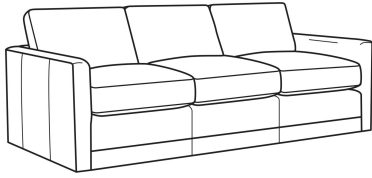

**Big Easy / L7000-04**

DESCRIPTION:	Loveseat (58W)
OUTSIDE:	58"W x 39"D x 33"H
INSIDE:	50"W x 24.5"D
SEAT:	20"H
ARM:	25"H
BACK RAIL:	25"H
COM:	Plain: 154 sq ft
WEIGHT:	130 lbs

**L** = available in leather

**Standard Features:**

Box Border Back

Weltless

May be shown with optional features

**BIG EASY**

Standard Seat Cushion: Comfort Down Seat

Standard Back Pillow: Comfort Down Back

Also available:

Big Easy / 7000-00  
Sofa (83W)  
Outside: 83W x 39D x 33H  
Inside: 75W x 24.5D

Big Easy / 7000-01  
Long Sofa (95W)  
Outside: 95W x 39D x 33H  
Inside: 87W x 24.5D

Big Easy / 7000-04  
Loveseat (58W)  
Outside: 58W x 39D x 33H  
Inside: 50W x 24.5D

Big Easy / 7000-22  
Apt Sofa (71W)  
Outside: 71W x 39D x 33H  
Inside: 63W x 24.5D

Big Easy / 7000-41  
Extra Long Sofa (107W)  
Outside: 107W x 39D x 33H  
Inside: 99W x 24.5D

Big Easy / 7000-49  
Chair & 1/2 Chaise (48W)  
Outside: 48W x 64D x 33H  
Inside: 38W x 49D