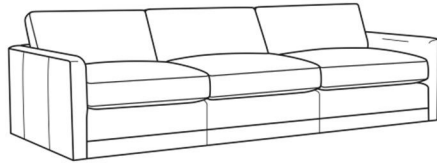

**Standard Features:**

Box Border Back

Weltless

May be shown with optional features

**BIG EASY**

Standard Seat Cushion: Comfort Down Seat

Standard Back Pillow: Comfort Down Back

Also available:

Big Easy / 7000-00  
Sofa (83W)  
Outside: 83W x 39D x 33H  
Inside: 75W x 24.5D

Big Easy / 7000-01  
Long Sofa (95W)  
Outside: 95W x 39D x 33H  
Inside: 87W x 24.5D

Big Easy / 7000-04  
Loveseat (58W)  
Outside: 58W x 39D x 33H  
Inside: 50W x 24.5D

Big Easy / 7000-22  
Apt Sofa (71W)  
Outside: 71W x 39D x 33H  
Inside: 63W x 24.5D

Big Easy / 7000-41  
Extra Long Sofa (107W)  
Outside: 107W x 39D x 33H  
Inside: 99W x 24.5D

Big Easy / 7000-49  
Chair & 1/2 Chaise (48W)  
Outside: 48W x 64D x 33H  
Inside: 38W x 49D

Big Easy / L7000-00  
Leather Sofa (83W)  
Outside: 83W x 39D x 33H  
Inside: 75W x 24.5D

Big Easy / L7000-01  
Leather Long Sofa (95W)  
Outside: 95W x 39D x 33H  
Inside: 87W x 24.5D

Big Easy / L7000-22  
Leather Apt Sofa (71W)  
Outside: 71W x 39D x 33H  
Inside: 63W x 24.5D