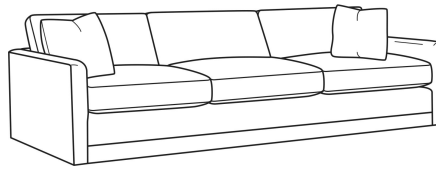

**Big Easy / L7000-04**

DESCRIPTION:	Loveseat (58W)
OUTSIDE:	58"W x 39"D x 33"H
INSIDE:	50"W x 24.5"D
SEAT:	20"H
ARM:	25"H
BACK RAIL:	25"H
COM:	Plain: 154 sq ft
WEIGHT:	130 lbs

**L** = available in leather

**Standard Features:**

Box Border Back

Weltless

May be shown with optional features

**BIG EASY**

Standard Seat Cushion: Comfort Down Seat

Standard Back Pillow: Comfort Down Back

Also available:

Big Easy / 7000-00  
Sofa (83W)  
Outside: 83W x 39D x 33H  
Inside: 75W x 24.5D

Big Easy / 7000-01  
Long Sofa (95W)  
Outside: 95W x 39D x 33H  
Inside: 87W x 24.5D

Big Easy / 7000-04  
Loveseat (58W)  
Outside: 58W x 39D x 33H  
Inside: 50W x 24.5D

Big Easy / 7000-22  
Apt Sofa (71W)  
Outside: 71W x 39D x 33H  
Inside: 63W x 24.5D

Big Easy / 7000-41  
Extra Long Sofa (107W)  
Outside: 107W x 39D x 33H  
Inside: 99W x 24.5D

Big Easy / 7000-49  
Chair & 1/2 Chaise (48W)  
Outside: 48W x 64D x 33H  
Inside: 38W x 49D