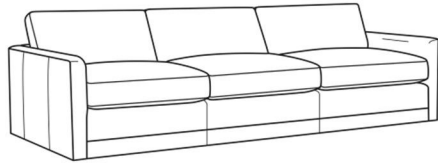

Big Easy / L7000-41
Leather Extra Long Sofa (107W)
Outside: 107W x 39D x 33H
Inside: 99W x 24.5D