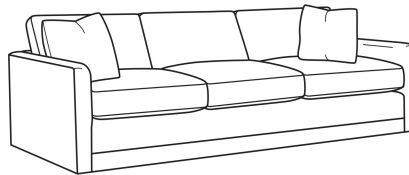

Big Easy / L7000-22

DESCRIPTION:	Apt Sofa (71W)
OUTSIDE:	71"W x 39"D x 33"H
INSIDE:	63"W x 24.5"D
SEAT:	20"H
ARM:	25"H
BACK RAIL:	25"H
COM:	Plain: 176 sq ft
WEIGHT:	165 lbs

L = available in leather

Standard Features:

Box Border Back

Weltless

May be shown with optional features

BIG EASY

Standard Seat Cushion: Comfort Down Seat

Standard Back Pillow: Comfort Down Back

Also available:

Big Easy / 7000-00
Sofa (83W)
Outside: 83W x 39D x 33H
Inside: 75W x 24.5D

Big Easy / 7000-01
Long Sofa (95W)
Outside: 95W x 39D x 33H
Inside: 87W x 24.5D

Big Easy / 7000-04
Loveseat (58W)
Outside: 58W x 39D x 33H
Inside: 50W x 24.5D

Big Easy / 7000-22
Apt Sofa (71W)
Outside: 71W x 39D x 33H
Inside: 63W x 24.5D

Big Easy / 7000-41
Extra Long Sofa (107W)
Outside: 107W x 39D x 33H
Inside: 99W x 24.5D

Big Easy / 7000-49
Chair & 1/2 Chaise (48W)
Outside: 48W x 64D x 33H
Inside: 38W x 49D

Big Easy / L7000-00
Leather Sofa (83W)
Outside: 83W x 39D x 33H
Inside: 75W x 24.5D