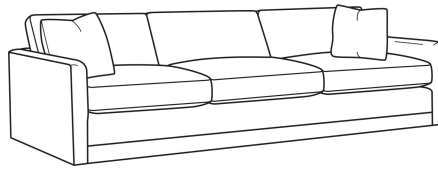

Big Easy / L7000-22

DESCRIPTION:	Apt Sofa (71W)
OUTSIDE:	71"W x 39"D x 33"H
INSIDE:	63"W x 24.5"D
SEAT:	20"H
ARM:	25"H
BACK RAIL:	25"H
COM:	Plain: 176 sq ft
WEIGHT:	165 lbs

L = available in leather

Standard Features:

Box Border Back

Weltless

May be shown with optional features

BIG EASY

Standard Seat Cushion: Comfort Down Seat

Standard Back Pillow: Comfort Down Back

Also available:

Big Easy / 7000-00
Sofa (83W)
Outside: 83W x 39D x 33H
Inside: 75W x 24.5D

Big Easy / 7000-01
Long Sofa (95W)
Outside: 95W x 39D x 33H
Inside: 87W x 24.5D

Big Easy / 7000-04
Loveseat (58W)
Outside: 58W x 39D x 33H
Inside: 50W x 24.5D

Big Easy / 7000-22
Apt Sofa (71W)
Outside: 71W x 39D x 33H
Inside: 63W x 24.5D

Big Easy / 7000-41
Extra Long Sofa (107W)
Outside: 107W x 39D x 33H
Inside: 99W x 24.5D

Big Easy / 7000-49
Chair & 1/2 Chaise (48W)
Outside: 48W x 64D x 33H
Inside: 38W x 49D

Big Easy / L7000-00
Leather Sofa (83W)
Outside: 83W x 39D x 33H
Inside: 75W x 24.5D