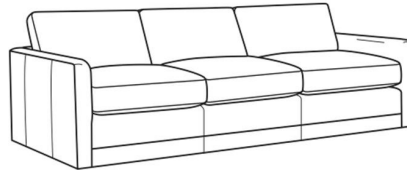

Big Easy / L7000-22

DESCRIPTION:	Apt Sofa (71W)
OUTSIDE:	71"W x 39"D x 33"H
INSIDE:	63"W x 24.5"D
SEAT:	20"H
ARM:	25"H
BACK RAIL:	25"H
COM:	Plain: 176 sq ft
WEIGHT:	165 lbs

L = available in leather

Standard Features:

Box Border Back

Weltless

May be shown with optional features

BIG EASY

Standard Seat Cushion: Comfort Down Seat

Standard Back Pillow: Comfort Down Back

Also available:

Big Easy / 7000-00
Sofa (83W)
Outside: 83W x 39D x 33H
Inside: 75W x 24.5D

Big Easy / 7000-01
Long Sofa (95W)
Outside: 95W x 39D x 33H
Inside: 87W x 24.5D

Big Easy / 7000-04
Loveseat (58W)
Outside: 58W x 39D x 33H
Inside: 50W x 24.5D

Big Easy / 7000-22
Apt Sofa (71W)
Outside: 71W x 39D x 33H
Inside: 63W x 24.5D

Big Easy / 7000-41
Extra Long Sofa (107W)
Outside: 107W x 39D x 33H
Inside: 99W x 24.5D

Big Easy / 7000-49
Chair & 1/2 Chaise (48W)
Outside: 48W x 64D x 33H
Inside: 38W x 49D

Big Easy / L7000-00
Leather Sofa (83W)
Outside: 83W x 39D x 33H
Inside: 75W x 24.5D