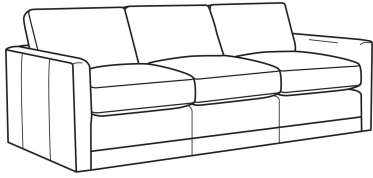

Big Easy / L7000-22

DESCRIPTION:	Apt Sofa (71W)
OUTSIDE:	71"W x 39"D x 33"H
INSIDE:	63"W x 24.5"D
SEAT:	20"H
ARM:	25"H
BACK RAIL:	25"H
COM:	Plain: 176 sq ft
WEIGHT:	165 lbs

L = available in leather

Standard Features:

Box Border Back

Weltless

May be shown with optional features

BIG EASY

Standard Seat Cushion: Comfort Down Seat

Standard Back Pillow: Comfort Down Back

Also available:

Big Easy / 7000-00
Sofa (83W)
Outside: 83W x 39D x 33H
Inside: 75W x 24.5D

Big Easy / 7000-01
Long Sofa (95W)
Outside: 95W x 39D x 33H
Inside: 87W x 24.5D

Big Easy / 7000-04
Loveseat (58W)
Outside: 58W x 39D x 33H
Inside: 50W x 24.5D

Big Easy / 7000-22
Apt Sofa (71W)
Outside: 71W x 39D x 33H
Inside: 63W x 24.5D

Big Easy / 7000-41
Extra Long Sofa (107W)
Outside: 107W x 39D x 33H
Inside: 99W x 24.5D

Big Easy / 7000-49
Chair & 1/2 Chaise (48W)
Outside: 48W x 64D x 33H
Inside: 38W x 49D

Big Easy / L7000-00
Leather Sofa (83W)
Outside: 83W x 39D x 33H
Inside: 75W x 24.5D