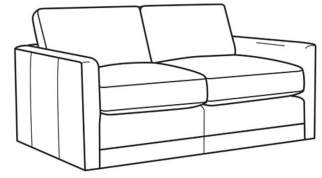

Big Easy / L7000-04
Leather Loveseat (58W)
Outside: 58W x 39D x 33H
Inside: 50W x 24.5D