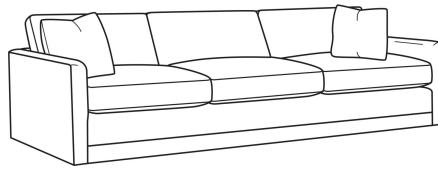

Big Easy / L7000-41

DESCRIPTION:	Extra Long Sofa (107W)
OUTSIDE:	107"W x 39"D x 33"H
INSIDE:	99"W x 24.5"D
SEAT:	20"H
ARM:	25"H
BACK RAIL:	25"H
COM:	Plain: 245 sq ft
WEIGHT:	185 lbs

L = available in leather

Standard Features:

Box Border Back

Weltless

May be shown with optional features

BIG EASY

Standard Seat Cushion: Comfort Down Seat

Standard Back Pillow: Comfort Down Back

Also available:

Big Easy / 7000-00
Sofa (83W)
Outside: 83W x 39D x 33H
Inside: 75W x 24.5D

Big Easy / 7000-01
Long Sofa (95W)
Outside: 95W x 39D x 33H
Inside: 87W x 24.5D

Big Easy / 7000-04
Loveseat (58W)
Outside: 58W x 39D x 33H
Inside: 50W x 24.5D

Big Easy / 7000-22
Apt Sofa (71W)
Outside: 71W x 39D x 33H
Inside: 63W x 24.5D

Big Easy / 7000-41
Extra Long Sofa (107W)
Outside: 107W x 39D x 33H
Inside: 99W x 24.5D

Big Easy / 7000-49
Chair & 1/2 Chaise (48W)
Outside: 48W x 64D x 33H
Inside: 38W x 49D