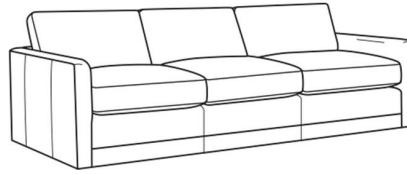

Standard Features:

Box Border Back

Weltless

May be shown with optional features

BIG EASY

Standard Seat Cushion: Comfort Down Seat

Standard Back Pillow: Comfort Down Back

Also available:

Big Easy / 7000-00
Sofa (83W)
Outside: 83W x 39D x 33H
Inside: 75W x 24.5D

Big Easy / 7000-01
Long Sofa (95W)
Outside: 95W x 39D x 33H
Inside: 87W x 24.5D

Big Easy / 7000-04
Loveseat (58W)
Outside: 58W x 39D x 33H
Inside: 50W x 24.5D

Big Easy / 7000-22
Apt Sofa (71W)
Outside: 71W x 39D x 33H
Inside: 63W x 24.5D

Big Easy / 7000-41
Extra Long Sofa (107W)
Outside: 107W x 39D x 33H
Inside: 99W x 24.5D

Big Easy / 7000-49
Chair & 1/2 Chaise (48W)
Outside: 48W x 64D x 33H
Inside: 38W x 49D

Big Easy / L7000-00
Leather Sofa (83W)
Outside: 83W x 39D x 33H
Inside: 75W x 24.5D

Big Easy / L7000-01
Leather Long Sofa (95W)
Outside: 95W x 39D x 33H
Inside: 87W x 24.5D

Big Easy / L7000-04
Leather Loveseat (58W)
Outside: 58W x 39D x 33H
Inside: 50W x 24.5D