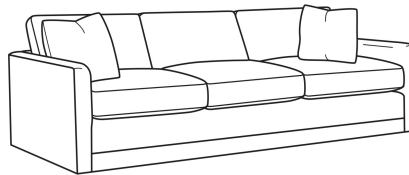

Big Easy / L7000-41

DESCRIPTION:	Extra Long Sofa (107W)
OUTSIDE:	107"W x 39"D x 33"H
INSIDE:	99"W x 24.5"D
SEAT:	20"H
ARM:	25"H
BACK RAIL:	25"H
COM:	Plain: 245 sq ft
WEIGHT:	185 lbs

L = available in leather

Standard Features:

Box Border Back

Weltless

May be shown with optional features

BIG EASY

Standard Seat Cushion: Comfort Down Seat

Standard Back Pillow: Comfort Down Back

Also available:

Big Easy / 7000-00
Sofa (83W)
Outside: 83W x 39D x 33H
Inside: 75W x 24.5D

Big Easy / 7000-01
Long Sofa (95W)
Outside: 95W x 39D x 33H
Inside: 87W x 24.5D

Big Easy / 7000-04
Loveseat (58W)
Outside: 58W x 39D x 33H
Inside: 50W x 24.5D

Big Easy / 7000-22
Apt Sofa (71W)
Outside: 71W x 39D x 33H
Inside: 63W x 24.5D

Big Easy / 7000-41
Extra Long Sofa (107W)
Outside: 107W x 39D x 33H
Inside: 99W x 24.5D

Big Easy / 7000-49
Chair & 1/2 Chaise (48W)
Outside: 48W x 64D x 33H
Inside: 38W x 49D