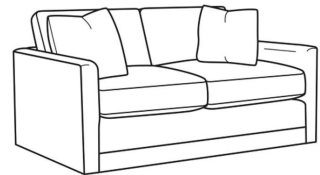

Big Easy / L7000-41

DESCRIPTION:	Extra Long Sofa (107W)
OUTSIDE:	107"W x 39"D x 33"H
INSIDE:	99"W x 24.5"D
SEAT:	20"H
ARM:	25"H
BACK RAIL:	25"H
COM:	Plain: 245 sq ft
WEIGHT:	185 lbs

L = available in leather

Standard Features:

Box Border Back

Weltless

May be shown with optional features

BIG EASY

Standard Seat Cushion: Comfort Down Seat

Standard Back Pillow: Comfort Down Back

Also available:

Big Easy / 7000-00
Sofa (83W)
Outside: 83W x 39D x 33H
Inside: 75W x 24.5D

Big Easy / 7000-01
Long Sofa (95W)
Outside: 95W x 39D x 33H
Inside: 87W x 24.5D

Big Easy / 7000-04
Loveseat (58W)
Outside: 58W x 39D x 33H
Inside: 50W x 24.5D

Big Easy / 7000-22
Apt Sofa (71W)
Outside: 71W x 39D x 33H
Inside: 63W x 24.5D

Big Easy / 7000-41
Extra Long Sofa (107W)
Outside: 107W x 39D x 33H
Inside: 99W x 24.5D

Big Easy / 7000-49
Chair & 1/2 Chaise (48W)
Outside: 48W x 64D x 33H
Inside: 38W x 49D