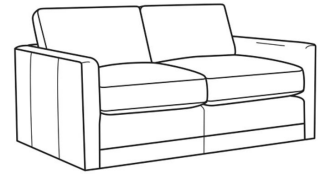

Standard Features:

Box Border Back

Weltless

May be shown with optional features

BIG EASY

Standard Seat Cushion: Comfort Down Seat

Standard Back Pillow: Comfort Down Back

Also available:

Big Easy / 7000-00
Sofa (83W)
Outside: 83W x 39D x 33H
Inside: 75W x 24.5D

Big Easy / 7000-01
Long Sofa (95W)
Outside: 95W x 39D x 33H
Inside: 87W x 24.5D

Big Easy / 7000-04
Loveseat (58W)
Outside: 58W x 39D x 33H
Inside: 50W x 24.5D

Big Easy / 7000-22
Apt Sofa (71W)
Outside: 71W x 39D x 33H
Inside: 63W x 24.5D

Big Easy / 7000-41
Extra Long Sofa (107W)
Outside: 107W x 39D x 33H
Inside: 99W x 24.5D

Big Easy / 7000-49
Chair & 1/2 Chaise (48W)
Outside: 48W x 64D x 33H
Inside: 38W x 49D

Big Easy / L7000-00
Leather Sofa (83W)
Outside: 83W x 39D x 33H
Inside: 75W x 24.5D

Big Easy / L7000-01
Leather Long Sofa (95W)
Outside: 95W x 39D x 33H
Inside: 87W x 24.5D

Big Easy / L7000-04
Leather Loveseat (58W)
Outside: 58W x 39D x 33H
Inside: 50W x 24.5D