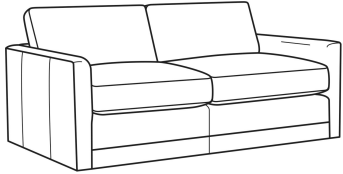

Standard Features:

Box Border Back

Weltless

May be shown with optional features

BIG EASY

Standard Seat Cushion: Comfort Down Seat

Standard Back Pillow: Comfort Down Back

Also available:

Big Easy / 7000-00
Sofa (83W)
Outside: 83W x 39D x 33H
Inside: 75W x 24.5D

Big Easy / 7000-01
Long Sofa (95W)
Outside: 95W x 39D x 33H
Inside: 87W x 24.5D

Big Easy / 7000-04
Loveseat (58W)
Outside: 58W x 39D x 33H
Inside: 50W x 24.5D

Big Easy / 7000-22
Apt Sofa (71W)
Outside: 71W x 39D x 33H
Inside: 63W x 24.5D

Big Easy / 7000-41
Extra Long Sofa (107W)
Outside: 107W x 39D x 33H
Inside: 99W x 24.5D

Big Easy / 7000-49
Chair & 1/2 Chaise (48W)
Outside: 48W x 64D x 33H
Inside: 38W x 49D

Big Easy / L7000-00
Leather Sofa (83W)
Outside: 83W x 39D x 33H
Inside: 75W x 24.5D

Big Easy / L7000-01
Leather Long Sofa (95W)
Outside: 95W x 39D x 33H
Inside: 87W x 24.5D

Big Easy / L7000-04
Leather Loveseat (58W)
Outside: 58W x 39D x 33H
Inside: 50W x 24.5D