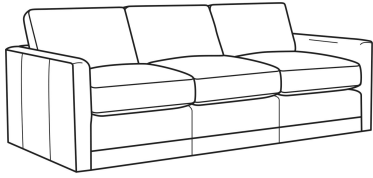

Big Easy / L7000-41

DESCRIPTION:	Extra Long Sofa (107W)
OUTSIDE:	107"W x 39"D x 33"H
INSIDE:	99"W x 24.5"D
SEAT:	20"H
ARM:	25"H
BACK RAIL:	25"H
COM:	Plain: 245 sq ft
WEIGHT:	185 lbs

L = available in leather

Standard Features:

Box Border Back

Weltless

May be shown with optional features

BIG EASY

Standard Seat Cushion: Comfort Down Seat

Standard Back Pillow: Comfort Down Back

Also available:

Big Easy / 7000-00
Sofa (83W)
Outside: 83W x 39D x 33H
Inside: 75W x 24.5D

Big Easy / 7000-01
Long Sofa (95W)
Outside: 95W x 39D x 33H
Inside: 87W x 24.5D

Big Easy / 7000-04
Loveseat (58W)
Outside: 58W x 39D x 33H
Inside: 50W x 24.5D

Big Easy / 7000-22
Apt Sofa (71W)
Outside: 71W x 39D x 33H
Inside: 63W x 24.5D

Big Easy / 7000-41
Extra Long Sofa (107W)
Outside: 107W x 39D x 33H
Inside: 99W x 24.5D

Big Easy / 7000-49
Chair & 1/2 Chaise (48W)
Outside: 48W x 64D x 33H
Inside: 38W x 49D