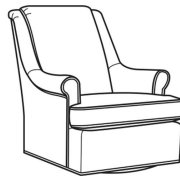

Heston / 355-05

DESCRIPTION:	Chair (32.5W)
OUTSIDE:	32.5"W x 39"D x 38.5"H
INSIDE:	21"W x 21"D
SEAT:	19"H
ARM:	24.5"H
COM:	Plain: 8.00 yds Repeat of 2-14": 10.00 yds Repeat of 15-27": 11.00 yds
WEIGHT:	55 lbs

Standard Features:

Tight Back

May be shown with optional features

HESTON

Standard Seat Cushion: Hallmark Seat

Also available:

Heston / 355-07
Ottoman (27W X 22D)
Outside: 27W x 22D x 17H
Inside: 0W x 0D

Heston / 355-05SG
Swivel Glider (32.5W)
Outside: 32.5W x 39D x 38.5H
Inside: 21W x 21D

Heston / 355-05SW
Swivel Chair (32.5W)
Outside: 32.5W x 39D x 38.5H
Inside: 21W x 21D