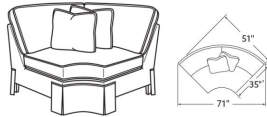

Also available:

7710-L Corner Sofa (87w)

Hudson / 7710-L
Corner Sofa (87W)
Outside: 87W x 35D x 37H
Inside: 67W x 21.5D

7710-R Corner Sofa (87w)

Hudson / 7710-R
Corner Sofa (87W)
Outside: 87W x 35D x 37H
Inside: 67W x 21.5D

7710-39L Corner Sofa Chaise (80w)

Hudson / 7710-39L
Corner Sofa Chaise (80W)
Outside: 80W x 35D x 37H
Inside: 67W x 21.5D

7710-39R Corner Sofa Chaise (80w)

Hudson / 7710-39R
Corner Sofa Chaise (80W)
Outside: 80W x 35D x 37H
Inside: 67W x 21.5D

7711-L One Arm Sofa (76w)

Hudson / 7711-L
One Arm Sofa (76W)
Outside: 76W x 35D x 37H
Inside: 68W x 21.5D

7711-R One Arm Sofa (76w)

Hudson / 7711-R
One Arm Sofa (76W)
Outside: 76W x 35D x 37H
Inside: 68W x 21.5D

7712 Corner Chair (35w)

Hudson / 7712
Corner Chair (35W)
Outside: 35W x 35D x 37H
Inside: 21.5W x 21.5D

7713 Curve (71w)

Hudson / 7713
Curved Corner (71W)
Outside: 71W x 35D x 37H
Inside: 0W x 21.5D

7714-L One Arm Loveseat (53w)