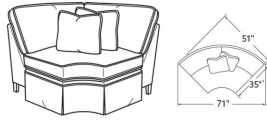

7710-LSC Corner Sofa (87w)

Hudson / 7710-LSC
Slipcovered Corner Sofa (87W)
Outside: 87W x 35D x 37H
Inside: 67W x 21.5D

7710-RSC Corner Sofa (87w)

Hudson / 7710-RSC
Slipcovered Corner Sofa (87W)
Outside: 87W x 35D x 37H
Inside: 67W x 21.5D

7710-39LSC Corner Sofa Chaise (80w)

Hudson / 7710-39LSC
Slipcovered Corner Sofa Chaise (80W)
Outside: 80W x 35D x 37H
Inside: 67W x 21.5D

7710-39RSC Corner Sofa Chaise (80w)

Hudson / 7710-39RSC
Slipcovered Corner Sofa Chaise (80W)
Outside: 80W x 35D x 37H
Inside: 67W x 21.5D

7711-LSC One Arm Sofa (76w)

Hudson / 7711-LSC
Slipcovered One Arm Sofa (76W)
Outside: 76W x 35D x 37H
Inside: 68W x 21.5D

7711-RSC One Arm Sofa (76w)

Hudson / 7711-RSC
Slipcovered One Arm Sofa (76W)
Outside: 76W x 35D x 37H
Inside: 68W x 21.5D

7712-SC Corner Chair (35w)

Hudson / 7712-SC
Slipcovered Corner Chair (35W)
Outside: 35W x 35D x 37H
Inside: 21.5W x 21.5D

7713-SC Curve (71w)

Hudson / 7713-SC
Slipcovered Curved Corner (71W)
Outside: 71W x 35D x 37H
Inside: 0W x 21.5D