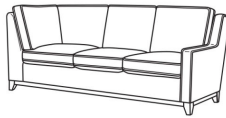

**Carter / 149**  
1491-L / 1499-R

DESCRIPTION:	Sectional
OUTSIDE:	109"W x 64"D x 38"H
INSIDE:	101"W x 22"D
SEAT:	21"H
ARM:	23.5"H
BACK RAIL:	34.5"H
WEIGHT:	260 lbs

Standard Features:

Box Border Back

Standard without throw pillows

Various configurations available; visit a CR Laine retailer for more details.

May be shown with optional features

**CARTER**

Standard Seat Cushion:	Mayfair Seat
Standard Back Pillow:	Fiber Back

Also available:

1490-L Corner Sofa (90.5w)

Carter / 1490-L

Corner Sofa (90.5W)

Outside: 90.5W x 38D x 38H

Inside: 69.5W x 22D

1490-R Corner Sofa (90.5w)

Carter / 1490-R

Corner Sofa (90.5W)

Outside: 90.5W x 38D x 38H

Inside: 69.5W x 22D

1491-L One Arm Sofa (76.5w)

Carter / 1491-L

One Arm Sofa (76.5W)

Outside: 76.5W x 38D x 38H

Inside: 73W x 22D

1491-R One Arm Sofa (76.5w)