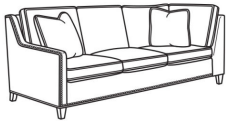

Jeremy / 247
2474-L / 2470-R

DESCRIPTION:	Sectional
OUTSIDE:	93"W x 92"D x 36"H
INSIDE:	71"W x 22"D
SEAT:	19"H
ARM:	24"H
BACK RAIL:	34.5"H
THROW PILLOWS:	3 - 20"
WEIGHT:	360 lbs

Standard Features:

Box Border Back

Non-Slipcovered styles standard with medium nail trim applied as shown (pewter shown)

Various configurations available; visit a CR Laine retailer for more details.

May be shown with optional features

JEREMY

Standard Seat Cushion:	Mayfair Seat
Standard Back Pillow:	Fiber Back

Also available:

2470-L Corner Sofa (92w)

Jeremy / 2470-L
Corner Sofa (92W)
Outside: 92W x 41D x 36H
Inside: 71W x 22D

2470-R Corner Sofa (92w)