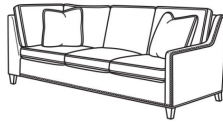

Jeremy / 247
2474-L / 2470-R

DESCRIPTION:	Sectional
OUTSIDE:	93"W x 92"D x 36"H
INSIDE:	71"W x 22"D
SEAT:	19"H
ARM:	24"H
BACK RAIL:	34.5"H
THROW PILLOWS:	3 - 20"
WEIGHT:	360 lbs

Standard Features:

Box Border Back

Non-Slipcovered styles standard with medium nail trim applied as shown (pewter shown)

Various configurations available; visit a CR Laine retailer for more details.

May be shown with optional features

JEREMY

Standard Seat Cushion:	Mayfair Seat
Standard Back Pillow:	Fiber Back

Also available:

2470-L Corner Sofa (92w)

Jeremy / 2470-L
Corner Sofa (92W)
Outside: 92W x 41D x 36H
Inside: 71W x 22D

2470-R Corner Sofa (92w)