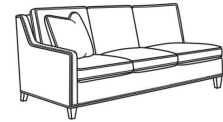

Jeremy / 247
2474-L / 2470-R

DESCRIPTION:	Sectional
OUTSIDE:	93"W x 92"D x 36"H
INSIDE:	71"W x 22"D
SEAT:	19"H
ARM:	24"H
BACK RAIL:	34.5"H
THROW PILLOWS:	3 - 20"
WEIGHT:	360 lbs

Standard Features:

Box Border Back

Standard Seat Cushion:	Mayfair Seat
Standard Back Pillow:	Fiber Back

Also available:

2470-L Corner Sofa (92w)

Jeremy / 2470-L
Corner Sofa (92W)
Outside: 92W x 41D x 36H
Inside: 71W x 22D

2470-R Corner Sofa (92w)

Jeremy / 2470-R
Corner Sofa (92W)
Outside: 92W x 41D x 36H
Inside: 71W x 22D

2471-L One Arm Sofa (76.5w)

Jeremy / 2471-L
One Arm Sofa (76.5W)
Outside: 76.5W x 41D x 36H
Inside: 73.5W x 22D

2471-R One Arm Sofa (76.5w)