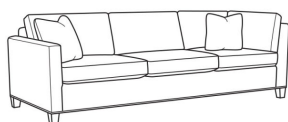

Quinn / 3100
3100-39LB / 3100-11R

DESCRIPTION:	Sectional
OUTSIDE:	108"W x 86"D x 34.5"H
INSIDE:	86"W x 22"D
SEAT:	21"H
ARM:	26.5"H
BACK RAIL:	30"H
THROW PILLOWS:	2 - 20"
WEIGHT:	320 lbs

Standard Features:

Box Border Back

Weltless

Fabric styles standard with throw pillows (not shown)

Various configurations available; visit a CR Laine retailer for more details.

May be shown with optional features

QUINN

Standard Seat Cushion:
Standard Back Pillow:

Hallmark Seat
Fiber Back

Also available:

(L)3100-10L Corner Sofa (107w)

Quinn / 3100-10L
Corner Sofa (107W)
Outside: 107W x 39D x 34.5H
Inside: 87W x 22D

(L)3100-10R Corner Sofa (107w)

Quinn / 3100-10R
Corner Sofa (107W)
Outside: 107W x 39D x 34.5H
Inside: 87W x 22D

(L) 3100-19L Corner Sofa Chaise (37w)

Quinn / 3100-19L
One Arm Chaise (37W)
Outside: 37W x 63D x 34.5H
Inside: 32W x 46D

(L) 3100-19R Corner Sofa Chaise (37w)

Quinn / 3100-19R
One Arm Chaise (37W)
Outside: 37W x 63D x 34.5H
Inside: 32W x 46D