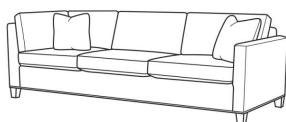

Quinn / 3100
3100-39LB / 3100-11R

DESCRIPTION:	Sectional
OUTSIDE:	108"W x 86"D x 34.5"H
INSIDE:	86"W x 22"D
SEAT:	21"H
ARM:	26.5"H
BACK RAIL:	30"H
THROW PILLOWS:	2 - 20"
WEIGHT:	320 lbs

Standard Features:

Box Border Back

Weltless

Fabric styles standard with throw pillows (not shown)

Various configurations available; visit a CR Laine retailer for more details.

May be shown with optional features

QUINN

Standard Seat Cushion:
Standard Back Pillow:

Hallmark Seat
Fiber Back

Also available:

(L)3100-10L Corner Sofa (107w)

Quinn / 3100-10L
Corner Sofa (107W)
Outside: 107W x 39D x 34.5H
Inside: 87W x 22D

(L)3100-10R Corner Sofa (107w)

Quinn / 3100-10R
Corner Sofa (107W)
Outside: 107W x 39D x 34.5H
Inside: 87W x 22D

(L) 3100-19L Corner Sofa Chaise (37w)

Quinn / 3100-19L
One Arm Chaise (37W)
Outside: 37W x 63D x 34.5H
Inside: 32W x 46D

(L) 3100-19R Corner Sofa Chaise (37w)

Quinn / 3100-19R
One Arm Chaise (37W)
Outside: 37W x 63D x 34.5H
Inside: 32W x 46D