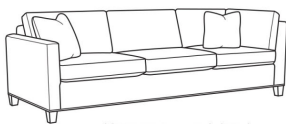

Quinn / L3100

L3100-10L / L3100-11R

DESCRIPTION:	Sectional
OUTSIDE:	108"W x 107"D x 34.5"H
INSIDE:	87"W x 22"D
SEAT:	21"H
ARM:	26.5"H
BACK RAIL:	30"H
WEIGHT:	345 lbs

Standard Features:

Box Border Back

Weltless

Leather styles not standard with throw pillows

Various configurations available; visit a CR Laine retailer for more details.

May be shown with optional features

QUINN

Standard Seat Cushion:

Hallmark Seat

Standard Back Pillow:

Fiber Back

Also available:

(L)3100-10L Corner Sofa (107w)

Quinn / L3100-10L

Leather Corner Sofa (107W)

Outside: 107W x 39D x 34.5H

Inside: 87W x 22D

(L)3100-10R Corner Sofa (107w)

Sectional Components Dimensions:

	Fabric/Style	Outside	Inside	Seat	Arm	Back Rail	Standard TPs	Weight
Corner Sofa (107W)	L3100-10L	107W 39D 34.5H	87W 22D	21H	26.5H	30H	--	200 lbs.
Corner Sofa (107W)	L3100-10R	107W 39D 34.5H	87W 22D	21H	26.5H	30H	--	200 lbs.
One Arm Sofa (69W)	L3100-11L	69W 39D 34.5H	64W 22D	21H	26.5H	30H	--	145 lbs.
One Arm Sofa (69W)	L3100-11R	69W 39D 34.5H	64W 22D	21H	26.5H	30H	--	145 lbs.
Corner Sofa Chaise (86W)	L3100-39LB	86W 39D 34.5H	73W 22D	21H	26.5H	30H	--	190 lbs.
Corner Sofa Chaise (86W)	L3100-39RB	86W 39D 34.5H	73W 22D	21H	26.5H	30H	--	190 lbs.
One Arm Chaise (37W)	L3100-19L	37W 63D 34.5H	32W 46D	21H	26.5H	30H	--	120 lbs.
One Arm Chaise (37W)	L3100-19R	37W 63D 34.5H	32W 46D	21H	26.5H	30H	--	120 lbs.
Armless Sofa (64W)	L3100-30	64W 39D 34.5H	64W 22D	21H	--	30H	--	155 lbs.
Corner Chair (39W)	L3100-12	39W 39D 34.5H	22W 22D	21H	--	30H	--	85 lbs.