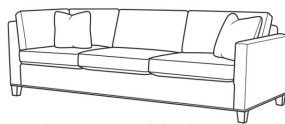

Quinn / L3100

L3100-10L / L3100-11R

DESCRIPTION:	Sectional
OUTSIDE:	108"W x 107"D x 34.5"H
INSIDE:	87"W x 22"D
SEAT:	21"H
ARM:	26.5"H
BACK RAIL:	30"H
WEIGHT:	345 lbs

Standard Features:

Box Border Back

Weltless

Fiber Back

Also available:

(L)3100-10L Corner Sofa (107w)

Quinn / L3100-10L

Leather Corner Sofa (107W)

Outside: 107W x 39D x 34.5H

Inside: 87W x 22D

(L)3100-10R Corner Sofa (107w)

Quinn / L3100-10R

Leather Corner Sofa (107W)

Outside: 107W x 39D x 34.5H

Inside: 87W x 22D

(L)3100-11L One Arm Sofa (69w)

Quinn / L3100-11L

Leather One Arm Sofa (69W)

Outside: 69W x 39D x 34.5H

Inside: 64W x 22D

(L)3100-11R One Arm Sofa (69w)

Quinn / L3100-11R

Leather One Arm Sofa (69W)

Outside: 69W x 39D x 34.5H

Inside: 64W x 22D

(L) 3100-39LB Corner Sofa Chaise (86w)

Quinn / L3100-39LB