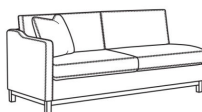

RYAN
Standard Seat Cushion: Mayfair Seat
Standard Back Pillow: Fiber Back

Also available:

(L) 6000-10L Corner Sofa (111w)

Ryan / 6000-10L
Corner Sofa (111W)
Outside: 111W x 36.5D x 35H
Inside: 100W x 22D

(L) 6000-10LB Corner Sofa (111w)

Ryan / 6000-10LB
Corner Sofa (111W)
Outside: 111W x 36.5D x 35H
Inside: 100W x 22D

(L) 6000-10R Corner Sofa (111w)

Ryan / 6000-10R
Corner Sofa (111W)
Outside: 111W x 36.5D x 35H
Inside: 100W x 22D

(L) 6000-10RB Corner Sofa (111w)

Ryan / 6000-10RB
Corner Sofa (111W)
Outside: 111W x 36.5D x 35H
Inside: 100W x 22D

(L) 6000-11L One Arm Sofa (75w)

Ryan / 6000-11L
One Arm Sofa (75W)
Outside: 75W x 36.5D x 35H
Inside: 72W x 22D