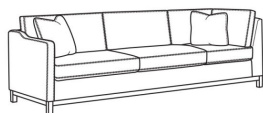

Ryan / 6000
6000-33 / 6000-11RB

DESCRIPTION:	Sectional
OUTSIDE:	134"W x 36.5"D x 35"H
INSIDE:	117"W x 22"D
SEAT:	20.5"H
ARM:	27"H
BACK RAIL:	29"H
THROW PILLOWS:	3 - 20"
WEIGHT:	240 lbs

Standard Features:

- Box Border Back
- Standard Saddle-Stitched; shown with optional French Seam Rope Stitch Indigo
- Fabric styles standard with throw pillows (not shown)
- Oak wood base, wood grain pattern is a natural characteristic of oak
- Various configurations available; visit a CR Laine retailer for more details.
- May be shown with optional features

RYAN
Standard Seat Cushion: Mayfair Seat
Standard Back Pillow: Fiber Back

Also available:

(L) 6000-10L Corner Sofa (111w)

Ryan / 6000-10L
Corner Sofa (111W)
Outside: 111W x 36.5D x 35H
Inside: 100W x 22D

(L) 6000-10RB Corner Sofa (111w)

Ryan / 6000-10RB
Corner Sofa (111W)
Outside: 111W x 36.5D x 35H
Inside: 100W x 22D

(L) 6000-11L One Arm Sofa (75w)

Ryan / 6000-11L
One Arm Sofa (75W)
Outside: 75W x 36.5D x 35H
Inside: 72W x 22D