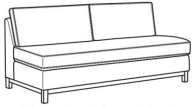

(L) 6000-30B Armless Sofa (72w)

Ryan / 6000-30B
Armless Sofa (72W)
Outside: 72W x 36.5D x 35H
Inside: 72W x 22D