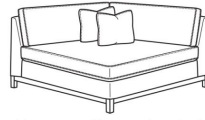

(L) 6000-11LB One Arm Sofa (75w)

Ryan / 6000-11LB
One Arm Sofa (75W)
Outside: 75W x 36.5D x 35H
Inside: 72W x 22D

(L) 6000-11R One Arm Sofa (75w)

Ryan / 6000-11R
One Arm Sofa (75W)
Outside: 75W x 36.5D x 35H
Inside: 72W x 22D

(L) 6000-11RB One Arm Sofa (75w)

Ryan / 6000-11RB
One Arm Sofa (75W)
Outside: 75W x 36.5D x 35H
Inside: 72W x 22D

(L) 6000-30 Armless Sofa (72w)

Ryan / 6000-30
Armless Sofa (72W)
Outside: 72W x 36.5D x 35H
Inside: 72W x 22D

(L) 6000-30B Armless Sofa (72w)

Ryan / 6000-30B
Armless Sofa (72W)
Outside: 72W x 36.5D x 35H
Inside: 72W x 22D

(L) 6000-33 Double Corner Chaise (59w)

Ryan / 6000-33
Double Corner Chaise (59W)
Outside: 59W x 59D x 35H
Inside: 45W x 45D