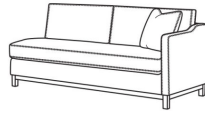

(L) 6000-11RB One Arm Sofa (75w)

Ryan / 6000-11RB
One Arm Sofa (75W)
Outside: 75W x 36.5D x 35H
Inside: 72W x 22D