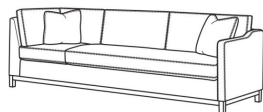

RYAN
Standard Seat Cushion: Mayfair Seat
Standard Back Pillow: Fiber Back

Also available:

(L) 6000-10L Corner Sofa (111w)

Ryan / 6000-10L
Corner Sofa (111W)
Outside: 111W x 36.5D x 35H
Inside: 100W x 22D

(L) 6000-10LB Corner Sofa (111w)

Ryan / 6000-10LB
Corner Sofa (111W)
Outside: 111W x 36.5D x 35H
Inside: 100W x 22D

(L) 6000-10R Corner Sofa (111w)

Ryan / 6000-10R
Corner Sofa (111W)
Outside: 111W x 36.5D x 35H
Inside: 100W x 22D

(L) 6000-10RB Corner Sofa (111w)

Ryan / 6000-10RB
Corner Sofa (111W)
Outside: 111W x 36.5D x 35H
Inside: 100W x 22D

(L) 6000-11L One Arm Sofa (75w)

Ryan / 6000-11L
One Arm Sofa (75W)
Outside: 75W x 36.5D x 35H
Inside: 72W x 22D