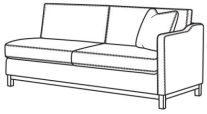

RYAN
Standard Seat Cushion: Mayfair Seat
Standard Back Pillow: Fiber Back

Also available:

(L) 6000-10L Corner Sofa (111w)

Ryan / 6000-10L
Corner Sofa (111W)
Outside: 111W x 36.5D x 35H
Inside: 100W x 22D

(L) 6000-10LB Corner Sofa (111w)

Ryan / 6000-10LB
Corner Sofa (111W)
Outside: 111W x 36.5D x 35H
Inside: 100W x 22D

(L) 6000-10R Corner Sofa (111w)

Ryan / 6000-10R
Corner Sofa (111W)
Outside: 111W x 36.5D x 35H
Inside: 100W x 22D

(L) 6000-10RB Corner Sofa (111w)

Ryan / 6000-10RB
Corner Sofa (111W)
Outside: 111W x 36.5D x 35H
Inside: 100W x 22D

(L) 6000-11L One Arm Sofa (75w)

Ryan / 6000-11L
One Arm Sofa (75W)
Outside: 75W x 36.5D x 35H
Inside: 72W x 22D

(L) 6000-11LB One Arm Sofa (75w)

Ryan / 6000-11LB
One Arm Sofa (75W)
Outside: 75W x 36.5D x 35H
Inside: 72W x 22D

(L) 6000-11R One Arm Sofa (75w)

Ryan / 6000-11R
One Arm Sofa (75W)
Outside: 75W x 36.5D x 35H
Inside: 72W x 22D