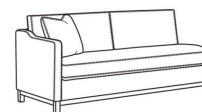

RYAN
Standard Seat Cushion: Mayfair Seat
Standard Back Pillow: Fiber Back

Also available:

(L) 6000-10L Corner Sofa (111w)

Ryan / 6000-10L
Corner Sofa (111W)
Outside: 111W x 36.5D x 35H
Inside: 100W x 22D

(L) 6000-10LB Corner Sofa (111w)

Ryan / 6000-10LB
Corner Sofa (111W)
Outside: 111W x 36.5D x 35H
Inside: 100W x 22D

(L) 6000-10R Corner Sofa (111w)

Ryan / 6000-10R
Corner Sofa (111W)
Outside: 111W x 36.5D x 35H
Inside: 100W x 22D

(L) 6000-10RB Corner Sofa (111w)

Ryan / 6000-10RB
Corner Sofa (111W)
Outside: 111W x 36.5D x 35H
Inside: 100W x 22D

(L) 6000-11L One Arm Sofa (75w)

Ryan / 6000-11L
One Arm Sofa (75W)
Outside: 75W x 36.5D x 35H
Inside: 72W x 22D