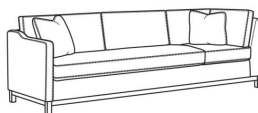

Ryan / 6000
6000-33 / 6000-11RB

DESCRIPTION:	Sectional
OUTSIDE:	134"W x 36.5"D x 35"H
INSIDE:	117"W x 22"D
SEAT:	20.5"H
ARM:	27"H
BACK RAIL:	29"H
THROW PILLOWS:	3 - 20"
WEIGHT:	240 lbs

Standard Features:

- Box Border Back
- Standard Saddle-Stitched; shown with optional French Seam Rope Stitch Indigo
- Fabric styles standard with throw pillows (not shown)
- Oak wood base, wood grain pattern is a natural characteristic of oak
- Various configurations available; visit a CR Laine retailer for more details.
- May be shown with optional features

RYAN
Standard Seat Cushion: Mayfair Seat
Standard Back Pillow: Fiber Back

Also available:

(L) 6000-10L Corner Sofa (111w)

Ryan / 6000-10L
Corner Sofa (111W)
Outside: 111W x 36.5D x 35H
Inside: 100W x 22D

(L) 6000-10LB Corner Sofa (111w)

Ryan / 6000-10LB
Corner Sofa (111W)
Outside: 111W x 36.5D x 35H
Inside: 100W x 22D

(L) 6000-10R Corner Sofa (111w)

Ryan / 6000-10R
Corner Sofa (111W)
Outside: 111W x 36.5D x 35H
Inside: 100W x 22D