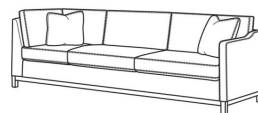

- Box Border Back
- Standard Saddle-Stitched; shown with optional French Seam Rope Stitch Indigo
- Fabric styles standard with throw pillows (not shown)
- Oak wood base, wood grain pattern is a natural characteristic of oak
- Various configurations available; visit a CR Laine retailer for more details.
- May be shown with optional features

RYAN
Standard Seat Cushion: Mayfair Seat
Standard Back Pillow: Fiber Back

Also available:

(L) 6000-10L Corner Sofa (111w)

Ryan / 6000-10L
Corner Sofa (111W)
Outside: 111W x 36.5D x 35H
Inside: 100W x 22D

(L) 6000-10LB Corner Sofa (111w)

Ryan / 6000-10LB
Corner Sofa (111W)
Outside: 111W x 36.5D x 35H
Inside: 100W x 22D

(L) 6000-10R Corner Sofa (111w)

Ryan / 6000-10R
Corner Sofa (111W)
Outside: 111W x 36.5D x 35H
Inside: 100W x 22D

(L) 6000-10RB Corner Sofa (111w)

Ryan / 6000-10RB
Corner Sofa (111W)
Outside: 111W x 36.5D x 35H
Inside: 100W x 22D

(L) 6000-11L One Arm Sofa (75w)

Ryan / 6000-11L
One Arm Sofa (75W)
Outside: 75W x 36.5D x 35H
Inside: 72W x 22D