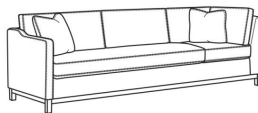

- Box Border Back
- Standard Saddle-Stitched; shown with optional French Seam Rope Stitch Indigo
- Fabric styles standard with throw pillows (not shown)
- Oak wood base, wood grain pattern is a natural characteristic of oak
- Various configurations available; visit a CR Laine retailer for more details.
- May be shown with optional features

RYAN

Standard Seat Cushion: Mayfair Seat
 Standard Back Pillow: Fiber Back

Also available:

(L) 6000-10L Corner Sofa (111w)

Ryan / 6000-10L
 Corner Sofa (111W)
 Outside: 111W x 36.5D x 35H
 Inside: 100W x 22D

(L) 6000-10LB Corner Sofa (111w)

Ryan / 6000-10LB
 Corner Sofa (111W)
 Outside: 111W x 36.5D x 35H
 Inside: 100W x 22D

(L) 6000-10R Corner Sofa (111w)

Ryan / 6000-10R
 Corner Sofa (111W)
 Outside: 111W x 36.5D x 35H
 Inside: 100W x 22D

(L) 6000-10RB Corner Sofa (111w)

Ryan / 6000-10RB
 Corner Sofa (111W)
 Outside: 111W x 36.5D x 35H
 Inside: 100W x 22D

(L) 6000-11L One Arm Sofa (75w)

Ryan / 6000-11L
 One Arm Sofa (75W)
 Outside: 75W x 36.5D x 35H
 Inside: 72W x 22D