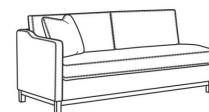

RYAN

Standard Seat Cushion: Mayfair Seat
 Standard Back Pillow: Fiber Back

Also available:

(L) 6000-10L Corner Sofa (111w)

Ryan / 6000-10L
 Corner Sofa (111W)
 Outside: 111W x 36.5D x 35H
 Inside: 100W x 22D

(L) 6000-10LB Corner Sofa (111w)

Ryan / 6000-10LB
 Corner Sofa (111W)
 Outside: 111W x 36.5D x 35H
 Inside: 100W x 22D

(L) 6000-10R Corner Sofa (111w)

Ryan / 6000-10R
 Corner Sofa (111W)
 Outside: 111W x 36.5D x 35H
 Inside: 100W x 22D

(L) 6000-10RB Corner Sofa (111w)

Ryan / 6000-10RB
 Corner Sofa (111W)
 Outside: 111W x 36.5D x 35H
 Inside: 100W x 22D

(L) 6000-11L One Arm Sofa (75w)

Ryan / 6000-11L
 One Arm Sofa (75W)
 Outside: 75W x 36.5D x 35H
 Inside: 72W x 22D