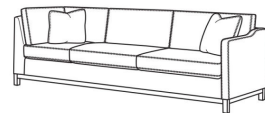

RYAN

Standard Seat Cushion: Mayfair Seat
 Standard Back Pillow: Fiber Back

Also available:

(L) 6000-10L Corner Sofa (111w)

Ryan / 6000-10L
 Corner Sofa (111W)
 Outside: 111W x 36.5D x 35H
 Inside: 100W x 22D

(L) 6000-10LB Corner Sofa (111w)

Ryan / 6000-10LB
 Corner Sofa (111W)
 Outside: 111W x 36.5D x 35H
 Inside: 100W x 22D

(L) 6000-10R Corner Sofa (111w)

Ryan / 6000-10R
 Corner Sofa (111W)
 Outside: 111W x 36.5D x 35H
 Inside: 100W x 22D

(L) 6000-10RB Corner Sofa (111w)

Ryan / 6000-10RB
 Corner Sofa (111W)
 Outside: 111W x 36.5D x 35H
 Inside: 100W x 22D

(L) 6000-11L One Arm Sofa (75w)

Ryan / 6000-11L
 One Arm Sofa (75W)
 Outside: 75W x 36.5D x 35H
 Inside: 72W x 22D