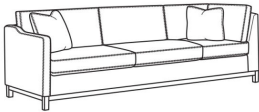

Box Border Back

Saddle-Stitched

Fabric styles standard with throw pillows (not shown)

Oak wood base, wood grain pattern is a natural characteristic of oak

Various configurations available; visit a CR Laine retailer for more details.

May be shown with optional features

RYAN

Standard Seat Cushion:

Mayfair Seat

Standard Back Pillow:

Fiber Back

Also available:

(L) 6000-10L Corner Sofa (111w)

Ryan / 6000-10L
Corner Sofa (111W)
Outside: 111W x 36.5D x 35H
Inside: 100W x 22D

(L) 6000-10LB Corner Sofa (111w)

Ryan / 6000-10LB
Corner Sofa (111W)
Outside: 111W x 36.5D x 35H
Inside: 100W x 22D

(L) 6000-10R Corner Sofa (111w)

Ryan / 6000-10R
Corner Sofa (111W)
Outside: 111W x 36.5D x 35H
Inside: 100W x 22D

(L) 6000-10RB Corner Sofa (111w)

Ryan / 6000-10RB
Corner Sofa (111W)
Outside: 111W x 36.5D x 35H
Inside: 100W x 22D

(L) 6000-11L One Arm Sofa (75w)