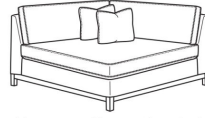

Ryan / 6000-11L
One Arm Sofa (75W)
Outside: 75W x 36.5D x 35H
Inside: 72W x 22D

(L) 6000-11LB One Arm Sofa (75w)

Ryan / 6000-11LB
One Arm Sofa (75W)
Outside: 75W x 36.5D x 35H
Inside: 72W x 22D

(L) 6000-11R One Arm Sofa (75w)

Ryan / 6000-11R
One Arm Sofa (75W)
Outside: 75W x 36.5D x 35H
Inside: 72W x 22D

(L) 6000-11RB One Arm Sofa (75w)

Ryan / 6000-11RB
One Arm Sofa (75W)
Outside: 75W x 36.5D x 35H
Inside: 72W x 22D

(L) 6000-30 Armless Sofa (72w)

Ryan / 6000-30
Armless Sofa (72W)
Outside: 72W x 36.5D x 35H
Inside: 72W x 22D

(L) 6000-30B Armless Sofa (72w)

Ryan / 6000-30B
Armless Sofa (72W)
Outside: 72W x 36.5D x 35H
Inside: 72W x 22D

(L) 6000-33 Double Corner Chaise (59w)