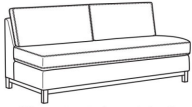

Ryan / 6000-11R
One Arm Sofa (75W)
Outside: 75W x 36.5D x 35H
Inside: 72W x 22D

(L) 6000-11RB One Arm Sofa (75w)

Ryan / 6000-11RB
One Arm Sofa (75W)
Outside: 75W x 36.5D x 35H
Inside: 72W x 22D

(L) 6000-30 Armless Sofa (72w)

Ryan / 6000-30
Armless Sofa (72W)
Outside: 72W x 36.5D x 35H
Inside: 72W x 22D

(L) 6000-30B Armless Sofa (72w)

Ryan / 6000-30B
Armless Sofa (72W)
Outside: 72W x 36.5D x 35H
Inside: 72W x 22D

(L) 6000-33 Double Corner Chaise (59w)