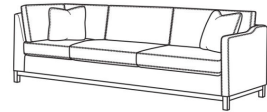

Box Border Back

Saddle-Stitched

Fabric styles standard with throw pillows (not shown)

Oak wood base, wood grain pattern is a natural characteristic of oak

Various configurations available; visit a CR Laine retailer for more details.

May be shown with optional features

RYAN

Standard Seat Cushion:

Mayfair Seat

Standard Back Pillow:

Fiber Back

Also available:

(L) 6000-10L Corner Sofa (111w)

Ryan / 6000-10L
Corner Sofa (111W)
Outside: 111W x 36.5D x 35H
Inside: 100W x 22D

(L) 6000-10LB Corner Sofa (111w)

Ryan / 6000-10LB
Corner Sofa (111W)
Outside: 111W x 36.5D x 35H
Inside: 100W x 22D

(L) 6000-10R Corner Sofa (111w)

Ryan / 6000-10R
Corner Sofa (111W)
Outside: 111W x 36.5D x 35H
Inside: 100W x 22D

(L) 6000-10RB Corner Sofa (111w)

Ryan / 6000-10RB
Corner Sofa (111W)
Outside: 111W x 36.5D x 35H
Inside: 100W x 22D

(L) 6000-11L One Arm Sofa (75w)