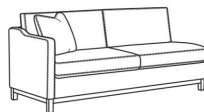

May be shown with optional features

RYAN

Standard Seat Cushion:

Mayfair Seat

Standard Back Pillow:

Fiber Back

Also available:

(L) 6000-10L Corner Sofa (111w)

Ryan / 6000-10L
Corner Sofa (111W)
Outside: 111W x 36.5D x 35H
Inside: 100W x 22D

(L) 6000-10LB Corner Sofa (111w)

Ryan / 6000-10LB
Corner Sofa (111W)
Outside: 111W x 36.5D x 35H
Inside: 100W x 22D

(L) 6000-10R Corner Sofa (111w)

Ryan / 6000-10R
Corner Sofa (111W)
Outside: 111W x 36.5D x 35H
Inside: 100W x 22D

(L) 6000-10RB Corner Sofa (111w)

Ryan / 6000-10RB
Corner Sofa (111W)
Outside: 111W x 36.5D x 35H
Inside: 100W x 22D

(L) 6000-11L One Arm Sofa (75w)