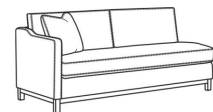

Ryan / 6000-10L
Corner Sofa (111W)
Outside: 111W x 36.5D x 35H
Inside: 100W x 22D

(L) 6000-10LB Corner Sofa (111w)

Ryan / 6000-10LB
Corner Sofa (111W)
Outside: 111W x 36.5D x 35H
Inside: 100W x 22D

(L) 6000-10R Corner Sofa (111w)

Ryan / 6000-10R
Corner Sofa (111W)
Outside: 111W x 36.5D x 35H
Inside: 100W x 22D

(L) 6000-10RB Corner Sofa (111w)

Ryan / 6000-10RB
Corner Sofa (111W)
Outside: 111W x 36.5D x 35H
Inside: 100W x 22D

(L) 6000-11L One Arm Sofa (75w)

Ryan / 6000-11L
One Arm Sofa (75W)
Outside: 75W x 36.5D x 35H
Inside: 72W x 22D

(L) 6000-11LB One Arm Sofa (75w)

Ryan / 6000-11LB
One Arm Sofa (75W)
Outside: 75W x 36.5D x 35H
Inside: 72W x 22D

(L) 6000-11R One Arm Sofa (75w)