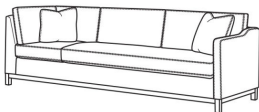

May be shown with optional features

RYAN

Standard Seat Cushion:

Mayfair Seat

Standard Back Pillow:

Fiber Back

Also available:

(L) 6000-10L Corner Sofa (111w)

Ryan / 6000-10L
Corner Sofa (111W)
Outside: 111W x 36.5D x 35H
Inside: 100W x 22D

(L) 6000-10LB Corner Sofa (111w)

Ryan / 6000-10LB
Corner Sofa (111W)
Outside: 111W x 36.5D x 35H
Inside: 100W x 22D

(L) 6000-10R Corner Sofa (111w)

Ryan / 6000-10R
Corner Sofa (111W)
Outside: 111W x 36.5D x 35H
Inside: 100W x 22D

(L) 6000-10RB Corner Sofa (111w)

Ryan / 6000-10RB
Corner Sofa (111W)
Outside: 111W x 36.5D x 35H
Inside: 100W x 22D

(L) 6000-11L One Arm Sofa (75w)