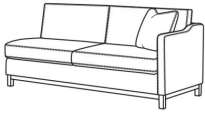

May be shown with optional features

RYAN

Standard Seat Cushion:

Mayfair Seat

Standard Back Pillow:

Fiber Back

Also available:

(L) 6000-10L Corner Sofa (111w)

Ryan / 6000-10L
Corner Sofa (111W)
Outside: 111W x 36.5D x 35H
Inside: 100W x 22D

(L) 6000-10LB Corner Sofa (111w)

Ryan / 6000-10LB
Corner Sofa (111W)
Outside: 111W x 36.5D x 35H
Inside: 100W x 22D

(L) 6000-10R Corner Sofa (111w)

Ryan / 6000-10R
Corner Sofa (111W)
Outside: 111W x 36.5D x 35H
Inside: 100W x 22D

(L) 6000-10RB Corner Sofa (111w)

Ryan / 6000-10RB
Corner Sofa (111W)
Outside: 111W x 36.5D x 35H
Inside: 100W x 22D

(L) 6000-11L One Arm Sofa (75w)

Ryan / 6000-11L
One Arm Sofa (75W)
Outside: 75W x 36.5D x 35H
Inside: 72W x 22D

(L) 6000-11LB One Arm Sofa (75w)

Ryan / 6000-11LB
One Arm Sofa (75W)
Outside: 75W x 36.5D x 35H
Inside: 72W x 22D

(L) 6000-11R One Arm Sofa (75w)