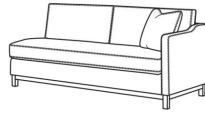

Ryan / 6000-10R
Corner Sofa (111W)
Outside: 111W x 36.5D x 35H
Inside: 100W x 22D

(L) 6000-10RB Corner Sofa (111w)

Ryan / 6000-10RB
Corner Sofa (111W)
Outside: 111W x 36.5D x 35H
Inside: 100W x 22D

(L) 6000-11L One Arm Sofa (75w)

Ryan / 6000-11L
One Arm Sofa (75W)
Outside: 75W x 36.5D x 35H
Inside: 72W x 22D

(L) 6000-11LB One Arm Sofa (75w)

Ryan / 6000-11LB
One Arm Sofa (75W)
Outside: 75W x 36.5D x 35H
Inside: 72W x 22D

(L) 6000-11R One Arm Sofa (75w)

Ryan / 6000-11R
One Arm Sofa (75W)
Outside: 75W x 36.5D x 35H
Inside: 72W x 22D

(L) 6000-11RB One Arm Sofa (75w)

Ryan / 6000-11RB
One Arm Sofa (75W)
Outside: 75W x 36.5D x 35H
Inside: 72W x 22D

(L) 6000-30 Armless Sofa (72w)