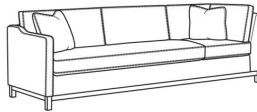

Box Border Back

Saddle-Stitched

Fabric styles standard with throw pillows (not shown)

Oak wood base, wood grain pattern is a natural characteristic of oak

Various configurations available; visit a CR Laine retailer for more details.

May be shown with optional features

RYAN

Standard Seat Cushion:

Mayfair Seat

Standard Back Pillow:

Fiber Back

Also available:

(L) 6000-10L Corner Sofa (111w)

Ryan / 6000-10L
Corner Sofa (111W)
Outside: 111W x 36.5D x 35H
Inside: 100W x 22D

(L) 6000-10LB Corner Sofa (111w)

Ryan / 6000-10LB
Corner Sofa (111W)
Outside: 111W x 36.5D x 35H
Inside: 100W x 22D

(L) 6000-10R Corner Sofa (111w)

Ryan / 6000-10R
Corner Sofa (111W)
Outside: 111W x 36.5D x 35H
Inside: 100W x 22D

(L) 6000-10RB Corner Sofa (111w)

Ryan / 6000-10RB
Corner Sofa (111W)
Outside: 111W x 36.5D x 35H
Inside: 100W x 22D

(L) 6000-11L One Arm Sofa (75w)