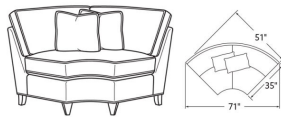

7660-39L Corner Sofa Chaise (80w)

Topsider / 7660-39L
Corner Sofa Chaise (80W)
Outside: 80W x 35D x 37H
Inside: 67W x 21.5D

7660-39R Corner Sofa Chaise (80w)

Topsider / 7660-39R
Corner Sofa Chaise (80W)
Outside: 80W x 35D x 37H
Inside: 67W x 21.5D

7661-L One Arm Sofa (73w)

Topsider / 7661-L
One Arm Sofa (73W)
Outside: 73W x 35D x 37H
Inside: 68W x 21.5D

7661-R One Arm Sofa (73w)

Topsider / 7661-R
One Arm Sofa (73W)
Outside: 73W x 35D x 37H
Inside: 68W x 21.5D

7662 Corner Chair (35W)

Topsider / 7662
Corner Chair (35W)
Outside: 35W x 35D x 37H
Inside: 21.5W x 21.5D

7663 Curve (71W)

Topsider / 7663
Curved Corner (71W)
Outside: 71W x 35D x 37H
Inside: 0W x 21.5D

7664-L One Arm Loveseat (50W)