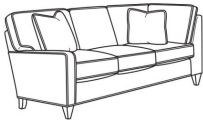

**Topsider / 766**

7661-L / 7660-R

DESCRIPTION:	Sectional
OUTSIDE:	108"W x 84"D x 37"H
INSIDE:	89.5"W x 21.5"D
SEAT:	20"H
ARM:	23"H
BACK RAIL:	30"H
THROW PILLOWS:	3 - 18"
WEIGHT:	285 lbs

Standard Features:

Box Border Back

Standard with throw pillows (not shown)

Various configurations available; visit a CR Laine retailer for more details.

May be shown with optional features

**TOPSIDER**

Standard Seat Cushion:	Hallmark Seat
Standard Back Pillow:	Fiber Back

Also available:

7660-L Corner Sofa (84w)

7660-R Corner Sofa (84w)

7660-39L Corner Sofa Chaise (80w)

Topsider / 7660-L  
 Corner Sofa (84W)  
 Outside: 84W x 35D x 37H  
 Inside: 67W x 21.5D

Topsider / 7660-R  
 Corner Sofa (84W)  
 Outside: 84W x 35D x 37H  
 Inside: 67W x 21.5D

Topsider / 7660-39L  
 Corner Sofa Chaise (80W)  
 Outside: 80W x 35D x 37H  
 Inside: 67W x 21.5D

7660-39R Corner Sofa Chaise (80w)

7661-L One Arm Sofa (73w)

Topsider / 7660-39R  
 Corner Sofa Chaise (80W)  
 Outside: 80W x 35D x 37H  
 Inside: 67W x 21.5D