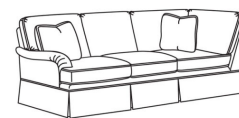

Outside: 37W x 62D x 38H

Inside: 29W x 46D

CD8609-R RAF One Arm Chaise

CD86 Series / CD8609E-R

One Arm Chaise (37W)

Outside: 37W x 62D x 38H

Inside: 29W x 46D

CD8610-L LAF Corner Sofa

CD86 Series / CD8610E-L

Corner Sofa (96W)

Outside: 96W x 38D x 38H

Inside: 74W x 22D

CD8610-R RAF Corner Sofa

CD86 Series / CD8610E-R

Corner Sofa (96W)

Outside: 96W x 38D x 38H