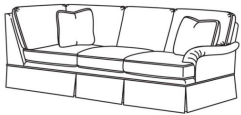

CD8630-R RAF Corner Sofa

CD86 Series / CD8630E-R
Corner Sofa (99W)
Outside: 99W x 41D x 38H
Inside: 77W x 24.5D