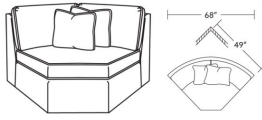

Inside: 74W x 22D

CD8611-L LAF One Arm Sofa

CD86 Series / CD8611E-L

One Arm Sofa (86W)

Outside: 86W x 38D x 38H

Inside: 79W x 22D

CD8611-R RAF One Arm Sofa

CD86 Series / CD8611E-R

One Arm Sofa (86W)

Outside: 86W x 38D x 38H

Inside: 79W x 22D

CD8612 Corner Chair

CD86 Series / CD8612
Corner Chair (38W)
Outside: 38W x 38D x 38H
Inside: 22W x 22D

CD8613 Curve (68)

CD86 Series / CD8613
Curved Corner (68W)
Outside: 68W x 38D x 38H
Inside: 45W x 22D