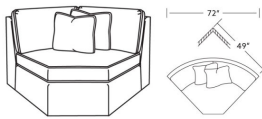

CD8633 Curve (72)

CD86 Series / CD8633
Curved Corner (72W)
Outside: 72W x 41D x 38H
Inside: 0W x 24.5D