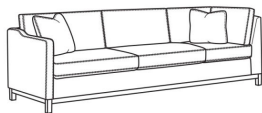

RYAN

Standard Seat Cushion:

Mayfair Seat

Standard Back Pillow:

Fiber Back

Also available:

(L) 6000-10L Corner Sofa (111w)

Ryan / L6000-10L

Leather Corner Sofa (111W)
 Outside: 111W x 36.5D x 35H
 Inside: 100W x 22D

(L) 6000-10LB Corner Sofa (111w)

Ryan / L6000-10LB

Leather Corner Sofa (111W)
 Outside: 111W x 36.5D x 35H
 Inside: 100W x 22D

(L) 6000-10R Corner Sofa (111w)