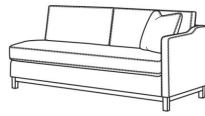

(L) 6000-11RB One Arm Sofa (75w)

Ryan / L6000-11RB
Leather One Arm Sofa (75W)
Outside: 75W x 36.5D x 35H
Inside: 72W x 22D