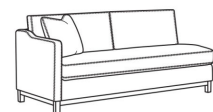

(L) 6000-11LB One Arm Sofa (75w)

Ryan / L6000-11LB

Leather One Arm Sofa (75W)
Outside: 75W x 36.5D x 35H
Inside: 72W x 22D