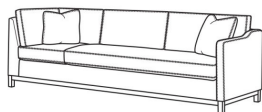

RYAN

Standard Seat Cushion:

Mayfair Seat

Standard Back Pillow:

Fiber Back

Also available:

(L) 6000-10L Corner Sofa (111w)

Ryan / L6000-10L

Leather Corner Sofa (111W)
 Outside: 111W x 36.5D x 35H
 Inside: 100W x 22D

(L) 6000-10LB Corner Sofa (111w)

Ryan / L6000-10LB

Leather Corner Sofa (111W)
 Outside: 111W x 36.5D x 35H
 Inside: 100W x 22D

(L) 6000-10R Corner Sofa (111w)

Ryan / L6000-10R

Leather Corner Sofa (111W)
 Outside: 111W x 36.5D x 35H
 Inside: 100W x 22D

(L) 6000-10RB Corner Sofa (111w)

Ryan / L6000-10RB

Leather Corner Sofa (111W)
 Outside: 111W x 36.5D x 35H
 Inside: 100W x 22D