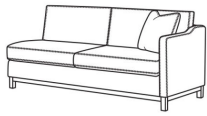

Ryan / L6000-10R

Leather Corner Sofa (111W)
 Outside: 111W x 36.5D x 35H
 Inside: 100W x 22D

(L) 6000-10RB Corner Sofa (111w)

Ryan / L6000-10RB

Leather Corner Sofa (111W)
 Outside: 111W x 36.5D x 35H
 Inside: 100W x 22D

(L) 6000-11L One Arm Sofa (75w)

Ryan / L6000-11L

Leather One Arm Sofa (75W)
 Outside: 75W x 36.5D x 35H
 Inside: 72W x 22D

(L) 6000-11LB One Arm Sofa (75w)

Ryan / L6000-11LB

Leather One Arm Sofa (75W)
 Outside: 75W x 36.5D x 35H
 Inside: 72W x 22D