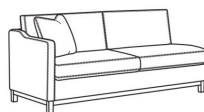

Ryan / L6000-10R

Leather Corner Sofa (111W)
 Outside: 111W x 36.5D x 35H
 Inside: 100W x 22D

(L) 6000-10RB Corner Sofa (111w)

Ryan / L6000-10RB

Leather Corner Sofa (111W)
 Outside: 111W x 36.5D x 35H
 Inside: 100W x 22D