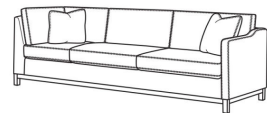

RYAN

Standard Seat Cushion:

Mayfair Seat

Standard Back Pillow:

Fiber Back

Also available:

(L) 6000-10L Corner Sofa (111w)

Ryan / L6000-10L

Leather Corner Sofa (111W)
 Outside: 111W x 36.5D x 35H
 Inside: 100W x 22D

(L) 6000-10LB Corner Sofa (111w)

Ryan / L6000-10LB

Leather Corner Sofa (111W)
 Outside: 111W x 36.5D x 35H
 Inside: 100W x 22D

(L) 6000-10R Corner Sofa (111w)