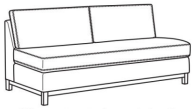

(L) 6000-30B Armless Sofa (72w)

Ryan / L6000-30B
Leather Armless Sofa (72W)
Outside: 72W x 36.5D x 35H
Inside: 72W x 22D