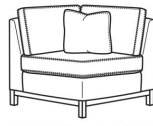

(L) 6000-12 Corner Chair (36.5w)

Ryan / L6000-12
Leather Corner Chair (36.5W)
Outside: 36.5W x 36.5D x 35H
Inside: 22W x 22D