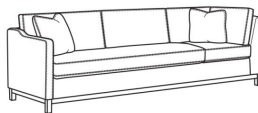

RYAN

Standard Seat Cushion:

Mayfair Seat

Standard Back Pillow:

Fiber Back

Also available:

(L) 6000-10L Corner Sofa (111w)

Ryan / L6000-10L

Leather Corner Sofa (111W)
 Outside: 111W x 36.5D x 35H
 Inside: 100W x 22D

(L) 6000-10LB Corner Sofa (111w)

Ryan / L6000-10LB

Leather Corner Sofa (111W)
 Outside: 111W x 36.5D x 35H
 Inside: 100W x 22D

(L) 6000-10R Corner Sofa (111w)