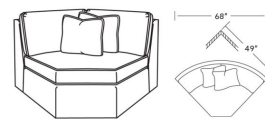

CD8709-R RAF One Arm Chaise

CD87 Series / CD8709T-R
 One Arm Chaise (36W)
 Outside: 36W x 62D x 38H
 Inside: 29W x 46D

CD8710-L LAF Corner Sofa

CD87 Series / CD8710T-L
 Corner Sofa (96W)
 Outside: 96W x 38D x 38H
 Inside: 74W x 22D

CD8710-R RAF Corner Sofa

CD87 Series / CD8710T-R
 Corner Sofa (96W)
 Outside: 96W x 38D x 38H
 Inside: 74W x 22D

CD8712 Corner Chair

CD87 Series / CD8712
 Corner Chair (38W)
 Outside: 38W x 38D x 38H
 Inside: 22W x 22D