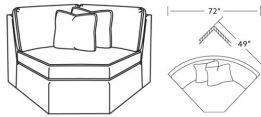

CD8633 Curve (72)

CD86 Series / CD8633
Curved Corner (72W)
Outside: 72W x 41D x 38H
Inside: 0W x 24.5D