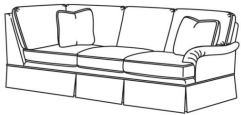

CD8616 Armless Loveseat

CD86 Series / CD8616  
Armless Loveseat (52W)  
Outside: 52W x 38D x 38H  
Inside: 52W x 22D

CD8618-L LAF One Arm Chair

CD86 Series / CD8618T-L  
One Arm Chair (32W)  
Outside: 32W x 38D x 38H  
Inside: 25.5W x 22D

CD8618-R RAF One Arm Chair

CD86 Series / CD8618T-R  
One Arm Chair (32W)  
Outside: 32W x 38D x 38H  
Inside: 25.5W x 22D

CD8630-L LAF Corner Sofa

CD86 Series / CD8630T-L  
Corner Sofa (99W)  
Outside: 99W x 41D x 38H  
Inside: 77W x 24.5D