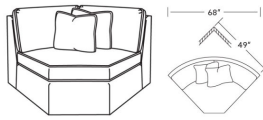

Outside: 96W x 38D x 38H

Inside: 74W x 22D

CD8711-L LAF One Arm Sofa

CD87 Series / CD8711T-L

One Arm Sofa (86W)

Outside: 86W x 38D x 38H

Inside: 79W x 22D

CD8711-R RAF One Arm Sofa

CD87 Series / CD8711T-R

One Arm Sofa (86W)

Outside: 86W x 38D x 38H

Inside: 79W x 22D

CD8712 Corner Chair

CD87 Series / CD8712
Corner Chair (38W)
Outside: 38W x 38D x 38H
Inside: 22W x 22D

CD8713 Curve (68)

CD87 Series / CD8713
Curved Corner (68W)
Outside: 68W x 38D x 38H
Inside: 45W x 22D

CD8714-L LAF One Arm Loveseat

CD87 Series / CD8714T-L
One Arm Loveseat (59W)
Outside: 59W x 38D x 38H
Inside: 51.5W x 22D