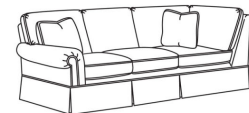

One Arm Chaise (36W)

Outside: 36W x 62D x 38H

Inside: 29W x 46D

CD8709-R RAF One Arm Chaise

CD87 Series / CD8709T-R

One Arm Chaise (36W)

Outside: 36W x 62D x 38H

Inside: 29W x 46D