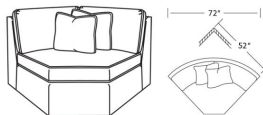

CD8733 Curve (72)

CD87 Series / CD8733
Curved Corner (72W)
Outside: 72W x 41D x 38H
Inside: 0W x 24.5D