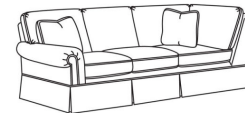

CD8730-L LAF Corner Sofa

CD87 Series / CD8730T-L
Corner Sofa (99W)
Outside: 99W x 41D x 38H
Inside: 77W x 24.5D