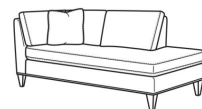

Also available:

(L) 3770-10L Corner Sofa (108w)

Austin / 3770-10L

Corner Sofa (108W)

Outside: 108W x 39D x 35H

Inside: 88W x 22.5D

(L) 3770-10R Corner Sofa (108w)

Austin / 3770-10R

Corner Sofa (108W)

Outside: 108W x 39D x 35H

Inside: 88W x 22.5D

(L) 3770-11L One Arm Sofa (69w)

Austin / 3770-11L

One Arm Sofa (69W)

Outside: 69W x 39D x 35H

Inside: 65W x 22.5D

(L) 3770-11R One Arm Sofa (69w)

Austin / 3770-11R

One Arm Sofa (69W)

Outside: 69W x 39D x 35H

Inside: 65W x 22.5D

(L) 3770-39LB Corner Sofa Chaise (95w)

Austin / 3770-39LB

Corner Sofa Chaise (95W)

Outside: 95W x 39D x 35H

Inside: 79W x 22.5D

(L) 3770-39RB Corner Sofa Chaise (95w)

Austin / 3770-39RB

Corner Sofa Chaise (95W)

Outside: 95W x 39D x 35H

Inside: 79W x 22.5D

Sectional Components Dimensions: