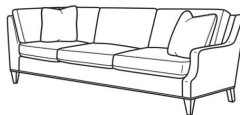

Box Border Back

French Seamed

Standard with throw pillows (not shown)

Various configurations available; visit a CR Laine retailer for more details.

May be shown with optional features

AUSTIN

Standard Seat Cushion:	Comfort Down Seat
Standard Back Pillow:	Comfort Down Back

Also available:

(L) 3770-10L Corner Sofa (108w)

Austin / 3770-10L

Corner Sofa (108W)

Outside: 108W x 39D x 35H

Inside: 88W x 22.5D

(L) 3770-10R Corner Sofa (108w)

Austin / 3770-10R

Corner Sofa (108W)

Outside: 108W x 39D x 35H

Inside: 88W x 22.5D

(L) 3770-11L One Arm Sofa (69w)

Austin / 3770-11L

One Arm Sofa (69W)

Outside: 69W x 39D x 35H

Inside: 65W x 22.5D

Outside: 95W x 39D x 35H

Inside: 79W x 22.5D

(L) 3770-39RB Corner Sofa Chaise (95w)

Austin / 3770-39RB

Corner Sofa Chaise (95W)

Outside: 95W x 39D x 35H

Inside: 79W x 22.5D

Sectional Components Dimensions: