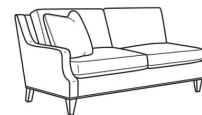

Box Border Back

French Seamed

Standard with throw pillows (not shown)

Various configurations available; visit a CR Laine retailer for more details.

May be shown with optional features

AUSTIN

Standard Seat Cushion:	Comfort Down Seat
Standard Back Pillow:	Comfort Down Back

Also available:

(L) 3770-10L Corner Sofa (108w)

Austin / 3770-10L

Corner Sofa (108W)

Outside: 108W x 39D x 35H

Inside: 88W x 22.5D

(L) 3770-10R Corner Sofa (108w)

Austin / 3770-10R

Corner Sofa (108W)

Outside: 108W x 39D x 35H

Inside: 88W x 22.5D

(L) 3770-11L One Arm Sofa (69w)

Austin / 3770-11L

One Arm Sofa (69W)

Outside: 69W x 39D x 35H

Inside: 65W x 22.5D

Outside: 95W x 39D x 35H

Inside: 79W x 22.5D

(L) 3770-39RB Corner Sofa Chaise (95w)

Austin / 3770-39RB

Corner Sofa Chaise (95W)

Outside: 95W x 39D x 35H

Inside: 79W x 22.5D

Sectional Components Dimensions: