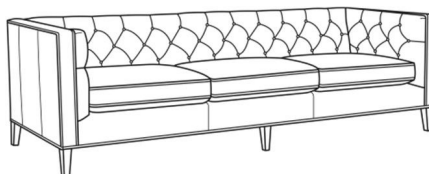

**Alister / 1600-01B**

DESCRIPTION:	Long Sofa (100W)
OUTSIDE:	100"W x 35.5"D x 30"H
INSIDE:	87"W x 24"D
SEAT:	19.5"H
ARM:	30"H
BACK RAIL:	30"H
COM:	Plain: 17.00 yds Repeat of 2-14": 21.25 yds Repeat of 15-27": 23.00 yds
WEIGHT:	160 lbs

**L** = available in leather

**Standard Features:**

Tufted Back

May be shown with optional features

**ALISTER**

Standard Seat Cushion: Hallmark Seat

Also available:

Alister / 1600-01  
Long Sofa (100W)  
Outside: 100W x 35.5D x 30H  
Inside: 87W x 24D

Alister / 1600-20  
Sofa (82W)  
Outside: 82W x 35.5D x 30H  
Inside: 69W x 24D

Alister / 1600-20B  
Sofa (82W)  
Outside: 82W x 35.5D x 30H  
Inside: 69W x 24D

Alister / L1600-01  
Leather Long Sofa (100W)  
Outside: 100W x 35.5D x 30H  
Inside: 87W x 24D