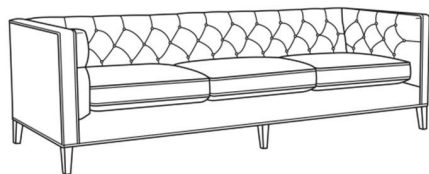

**Alister / 1600-01B**

DESCRIPTION:	Long Sofa (100W)
OUTSIDE:	100"W x 35.5"D x 30"H
INSIDE:	87"W x 24"D
SEAT:	19.5"H
ARM:	30"H
BACK RAIL:	30"H
COM:	Plain: 17.00 yds Repeat of 2-14": 21.25 yds Repeat of 15-27": 23.00 yds
WEIGHT:	160 lbs

**L** = available in leather

**Standard Features:**

Tufted Back

May be shown with optional features

**ALISTER**

Standard Seat Cushion: Hallmark Seat

Also available:

Alister / 1600-01  
Long Sofa (100W)  
Outside: 100W x 35.5D x 30H  
Inside: 87W x 24D

Alister / 1600-20  
Sofa (82W)  
Outside: 82W x 35.5D x 30H  
Inside: 69W x 24D

Alister / 1600-20B  
Sofa (82W)  
Outside: 82W x 35.5D x 30H  
Inside: 69W x 24D

Alister / L1600-01  
Leather Long Sofa (100W)  
Outside: 100W x 35.5D x 30H  
Inside: 87W x 24D