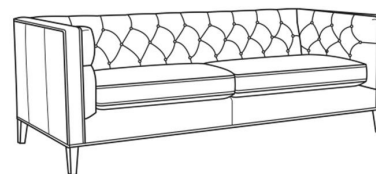

**Alister / 1600-01B**

DESCRIPTION:	Long Sofa (100W)
OUTSIDE:	100"W x 35.5"D x 30"H
INSIDE:	87"W x 24"D
SEAT:	19.5"H
ARM:	30"H
BACK RAIL:	30"H
COM:	Plain: 17.00 yds Repeat of 2-14": 21.25 yds Repeat of 15-27": 23.00 yds
WEIGHT:	160 lbs

**L** = available in leather

**Standard Features:**

Tufted Back

May be shown with optional features

**ALISTER**

Standard Seat Cushion: Hallmark Seat

Also available:

Alister / 1600-01  
Long Sofa (100W)  
Outside: 100W x 35.5D x 30H  
Inside: 87W x 24D

Alister / 1600-20  
Sofa (82W)  
Outside: 82W x 35.5D x 30H  
Inside: 69W x 24D

Alister / 1600-20B  
Sofa (82W)  
Outside: 82W x 35.5D x 30H  
Inside: 69W x 24D

Alister / L1600-01  
Leather Long Sofa (100W)  
Outside: 100W x 35.5D x 30H  
Inside: 87W x 24D

Alister / L1600-01B  
Leather Long Sofa (100W)  
Outside: 100W x 35.5D x 30H  
Inside: 87W x 24D

Alister / L1600-20  
Leather Sofa (82W)  
Outside: 82W x 35.5D x 30H  
Inside: 69W x 24D

Alister / L1600-20B