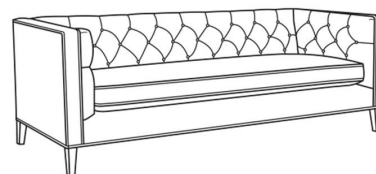

**Alister / 1600-01B**

DESCRIPTION:	Long Sofa (100W)
OUTSIDE:	100"W x 35.5"D x 30"H
INSIDE:	87"W x 24"D
SEAT:	19.5"H
ARM:	30"H
BACK RAIL:	30"H
COM:	Plain: 17.00 yds Repeat of 2-14": 21.25 yds Repeat of 15-27": 23.00 yds
WEIGHT:	160 lbs

**L** = available in leather

**Standard Features:**

Tufted Back

May be shown with optional features

**ALISTER**

Standard Seat Cushion: Hallmark Seat

Also available:

Alister / 1600-01  
Long Sofa (100W)  
Outside: 100W x 35.5D x 30H  
Inside: 87W x 24D

Alister / 1600-20  
Sofa (82W)  
Outside: 82W x 35.5D x 30H  
Inside: 69W x 24D

Alister / 1600-20B  
Sofa (82W)  
Outside: 82W x 35.5D x 30H  
Inside: 69W x 24D

Alister / L1600-01  
Leather Long Sofa (100W)  
Outside: 100W x 35.5D x 30H  
Inside: 87W x 24D