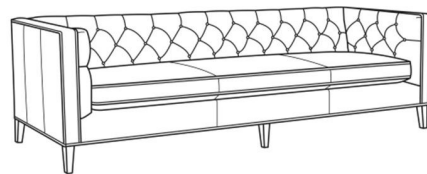

**Alister / 1600-01B**

DESCRIPTION:	Long Sofa (100W)
OUTSIDE:	100"W x 35.5"D x 30"H
INSIDE:	87"W x 24"D
SEAT:	19.5"H
ARM:	30"H
BACK RAIL:	30"H
COM:	Plain: 17.00 yds Repeat of 2-14": 21.25 yds Repeat of 15-27": 23.00 yds
WEIGHT:	160 lbs

**L** = available in leather

**Standard Features:**

Tufted Back

May be shown with optional features

**ALISTER**

Standard Seat Cushion: Hallmark Seat

Also available:

Alister / 1600-01  
Long Sofa (100W)  
Outside: 100W x 35.5D x 30H  
Inside: 87W x 24D

Alister / 1600-20  
Sofa (82W)  
Outside: 82W x 35.5D x 30H  
Inside: 69W x 24D

Alister / 1600-20B  
Sofa (82W)  
Outside: 82W x 35.5D x 30H  
Inside: 69W x 24D

Alister / L1600-01  
Leather Long Sofa (100W)  
Outside: 100W x 35.5D x 30H  
Inside: 87W x 24D