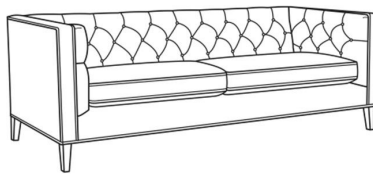

**Alister / 1600-01B**

DESCRIPTION:	Long Sofa (100W)
OUTSIDE:	100"W x 35.5"D x 30"H
INSIDE:	87"W x 24"D
SEAT:	19.5"H
ARM:	30"H
BACK RAIL:	30"H
COM:	Plain: 17.00 yds Repeat of 2-14": 21.25 yds Repeat of 15-27": 23.00 yds
WEIGHT:	160 lbs

**L** = available in leather

**Standard Features:**

Tufted Back

May be shown with optional features

**ALISTER**

Standard Seat Cushion: Hallmark Seat

Also available:

Alister / 1600-01  
Long Sofa (100W)  
Outside: 100W x 35.5D x 30H  
Inside: 87W x 24D

Alister / 1600-20  
Sofa (82W)  
Outside: 82W x 35.5D x 30H  
Inside: 69W x 24D

Alister / 1600-20B  
Sofa (82W)  
Outside: 82W x 35.5D x 30H  
Inside: 69W x 24D

Alister / L1600-01  
Leather Long Sofa (100W)  
Outside: 100W x 35.5D x 30H  
Inside: 87W x 24D