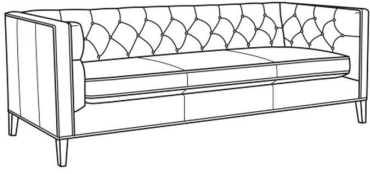

**Alister / 1600-01B**

DESCRIPTION:	Long Sofa (100W)
OUTSIDE:	100"W x 35.5"D x 30"H
INSIDE:	87"W x 24"D
SEAT:	19.5"H
ARM:	30"H
BACK RAIL:	30"H
COM:	Plain: 17.00 yds Repeat of 2-14": 21.25 yds Repeat of 15-27": 23.00 yds
WEIGHT:	160 lbs

**L** = available in leather

**Standard Features:**

Tufted Back

May be shown with optional features

**ALISTER**

Standard Seat Cushion: Hallmark Seat

Also available:

Alister / 1600-01  
Long Sofa (100W)  
Outside: 100W x 35.5D x 30H  
Inside: 87W x 24D

Alister / 1600-20  
Sofa (82W)  
Outside: 82W x 35.5D x 30H  
Inside: 69W x 24D

Alister / 1600-20B  
Sofa (82W)  
Outside: 82W x 35.5D x 30H  
Inside: 69W x 24D

Alister / L1600-01  
Leather Long Sofa (100W)  
Outside: 100W x 35.5D x 30H  
Inside: 87W x 24D

Alister / L1600-01B  
Leather Long Sofa (100W)  
Outside: 100W x 35.5D x 30H  
Inside: 87W x 24D

Alister / L1600-20  
Leather Sofa (82W)  
Outside: 82W x 35.5D x 30H  
Inside: 69W x 24D

Alister / L1600-20B