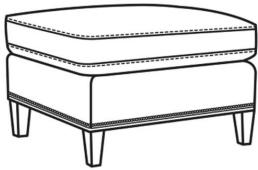

**Penelope / 2160-05**

DESCRIPTION:	Chair (29.5W)
OUTSIDE:	29.5"W x 42"D x 38.5"H
INSIDE:	22.5"W x 23"D
SEAT:	19"H
ARM:	24"H
BACK RAIL:	38.5"H
COM:	Plain: 8.50 yds Repeat of 2-14": 10.75 yds Repeat of 15-27": 11.50 yds
WEIGHT:	70 lbs

**L** = available in leather

**Standard Features:**

- Box Border Back
- French Seamed
- Standard with small nail trim
- May be shown with optional features

**PENELOPE**

Standard Seat Cushion:	Comfort Down Seat
Standard Back Pillow:	Comfort Down Back

Also available:

Penelope / 2160-07  
Ottoman (25.5W X 22.5D)  
Outside: 25.5W x 22.5D x 18H  
Inside: 0W x 0D

Penelope / L2160-07  
Leather Ottoman (25.5W X 22.5D)  
Outside: 25.5W x 22.5D x 18H  
Inside: 0W x 0D

Penelope / L2160-05  
Leather Chair (29.5W)  
Outside: 29.5W x 42D x 38.5H  
Inside: 22.5W x 23D