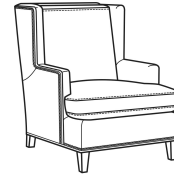

**Penelope / 2160-05**

DESCRIPTION:	Chair (29.5W)
OUTSIDE:	29.5"W x 42"D x 38.5"H
INSIDE:	22.5"W x 23"D
SEAT:	19"H
ARM:	24"H
BACK RAIL:	38.5"H
COM:	Plain: 8.50 yds Repeat of 2-14": 10.75 yds Repeat of 15-27": 11.50 yds
WEIGHT:	70 lbs

**L** = available in leather

**Standard Features:**

- Box Border Back
- French Seamed
- Standard with small nail trim
- May be shown with optional features

**PENELOPE**

Standard Seat Cushion:	Comfort Down Seat
Standard Back Pillow:	Comfort Down Back

Also available:

Penelope / 2160-07  
Ottoman (25.5W X 22.5D)  
Outside: 25.5W x 22.5D x 18H  
Inside: 0W x 0D

Penelope / L2160-07  
Leather Ottoman (25.5W X 22.5D)  
Outside: 25.5W x 22.5D x 18H  
Inside: 0W x 0D

Penelope / L2160-05  
Leather Chair (29.5W)  
Outside: 29.5W x 42D x 38.5H  
Inside: 22.5W x 23D