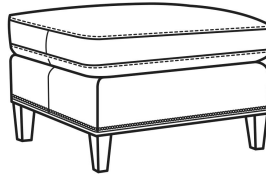

**Penelope / 2160-05**

DESCRIPTION:	Chair (29.5W)
OUTSIDE:	29.5"W x 42"D x 38.5"H
INSIDE:	22.5"W x 23"D
SEAT:	19"H
ARM:	24"H
BACK RAIL:	38.5"H
COM:	Plain: 8.50 yds Repeat of 2-14": 10.75 yds Repeat of 15-27": 11.50 yds
WEIGHT:	70 lbs

**L** = available in leather

**Standard Features:**

- Box Border Back
- French Seamed
- Standard with small nail trim
- May be shown with optional features

**PENELOPE**

Standard Seat Cushion:	Comfort Down Seat
Standard Back Pillow:	Comfort Down Back

Also available:

Penelope / 2160-07  
Ottoman (25.5W X 22.5D)  
Outside: 25.5W x 22.5D x 18H  
Inside: 0W x 0D

Penelope / L2160-07  
Leather Ottoman (25.5W X 22.5D)  
Outside: 25.5W x 22.5D x 18H  
Inside: 0W x 0D

Penelope / L2160-05  
Leather Chair (29.5W)  
Outside: 29.5W x 42D x 38.5H  
Inside: 22.5W x 23D