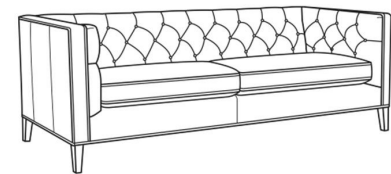

Alister / L1600-01

DESCRIPTION:	Long Sofa (100W)
OUTSIDE:	100"W x 35.5"D x 30"H
INSIDE:	87"W x 24"D
SEAT:	19.5"H
ARM:	30"H
BACK RAIL:	30"H
COM:	Plain: 251 sq ft
WEIGHT:	175 lbs

L = available in leather

Standard Features:

Tufted Back

May be shown with optional features

ALISTER

Standard Seat Cushion: Hallmark Seat

Also available:

Alister / 1600-01
Long Sofa (100W)
Outside: 100W x 35.5D x 30H
Inside: 87W x 24D

Alister / 1600-01B
Long Sofa (100W)
Outside: 100W x 35.5D x 30H
Inside: 87W x 24D

Alister / 1600-20
Sofa (82W)
Outside: 82W x 35.5D x 30H
Inside: 69W x 24D

Alister / 1600-20B
Sofa (82W)
Outside: 82W x 35.5D x 30H
Inside: 69W x 24D

Alister / L1600-01B
Leather Long Sofa (100W)
Outside: 100W x 35.5D x 30H
Inside: 87W x 24D