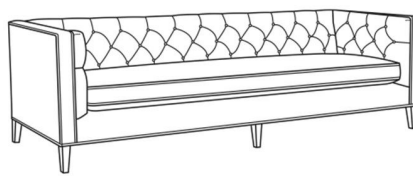

Alister / L1600-01

DESCRIPTION:	Long Sofa (100W)
OUTSIDE:	100"W x 35.5"D x 30"H
INSIDE:	87"W x 24"D
SEAT:	19.5"H
ARM:	30"H
BACK RAIL:	30"H
COM:	Plain: 251 sq ft
WEIGHT:	175 lbs

L = available in leather

Standard Features:

Tufted Back

May be shown with optional features

ALISTER

Standard Seat Cushion: Hallmark Seat

Also available:

Alister / 1600-01
Long Sofa (100W)
Outside: 100W x 35.5D x 30H
Inside: 87W x 24D

Alister / 1600-01B
Long Sofa (100W)
Outside: 100W x 35.5D x 30H
Inside: 87W x 24D

Alister / 1600-20
Sofa (82W)
Outside: 82W x 35.5D x 30H
Inside: 69W x 24D

Alister / 1600-20B
Sofa (82W)
Outside: 82W x 35.5D x 30H
Inside: 69W x 24D

Alister / L1600-01B
Leather Long Sofa (100W)
Outside: 100W x 35.5D x 30H
Inside: 87W x 24D

Alister / L1600-20
Leather Sofa (82W)
Outside: 82W x 35.5D x 30H
Inside: 69W x 24D

Alister / L1600-20B

Leather Sofa (82W)

Outside: 82W x 35.5D x 30H

Inside: 69W x 24D