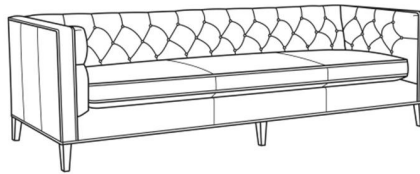

Alister / L1600-01

DESCRIPTION:	Long Sofa (100W)
OUTSIDE:	100"W x 35.5"D x 30"H
INSIDE:	87"W x 24"D
SEAT:	19.5"H
ARM:	30"H
BACK RAIL:	30"H
COM:	Plain: 251 sq ft
WEIGHT:	175 lbs

L = available in leather

Standard Features:

Tufted Back

May be shown with optional features

ALISTER

Standard Seat Cushion: Hallmark Seat

Also available:

Alister / 1600-01
Long Sofa (100W)
Outside: 100W x 35.5D x 30H
Inside: 87W x 24D

Alister / 1600-01B
Long Sofa (100W)
Outside: 100W x 35.5D x 30H
Inside: 87W x 24D

Alister / 1600-20
Sofa (82W)
Outside: 82W x 35.5D x 30H
Inside: 69W x 24D

Alister / 1600-20B
Sofa (82W)
Outside: 82W x 35.5D x 30H
Inside: 69W x 24D

Alister / L1600-01B
Leather Long Sofa (100W)
Outside: 100W x 35.5D x 30H
Inside: 87W x 24D

Alister / L1600-20
Leather Sofa (82W)
Outside: 82W x 35.5D x 30H
Inside: 69W x 24D

Alister / L1600-20B

Leather Sofa (82W)

Outside: 82W x 35.5D x 30H

Inside: 69W x 24D