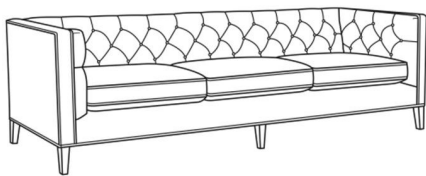

Alister / L1600-01

DESCRIPTION:	Long Sofa (100W)
OUTSIDE:	100"W x 35.5"D x 30"H
INSIDE:	87"W x 24"D
SEAT:	19.5"H
ARM:	30"H
BACK RAIL:	30"H
COM:	Plain: 251 sq ft
WEIGHT:	175 lbs

L = available in leather

Standard Features:

Tufted Back

May be shown with optional features

ALISTER

Standard Seat Cushion: Hallmark Seat

Also available:

Alister / 1600-01
Long Sofa (100W)
Outside: 100W x 35.5D x 30H
Inside: 87W x 24D

Alister / 1600-01B
Long Sofa (100W)
Outside: 100W x 35.5D x 30H
Inside: 87W x 24D

Alister / 1600-20
Sofa (82W)
Outside: 82W x 35.5D x 30H
Inside: 69W x 24D

Alister / 1600-20B
Sofa (82W)
Outside: 82W x 35.5D x 30H
Inside: 69W x 24D

Alister / L1600-01B
Leather Long Sofa (100W)
Outside: 100W x 35.5D x 30H
Inside: 87W x 24D

Alister / L1600-20
Leather Sofa (82W)
Outside: 82W x 35.5D x 30H
Inside: 69W x 24D

Alister / L1600-20B

Leather Sofa (82W)

Outside: 82W x 35.5D x 30H

Inside: 69W x 24D