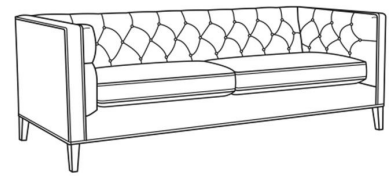

Alister / L1600-01

DESCRIPTION:	Long Sofa (100W)
OUTSIDE:	100"W x 35.5"D x 30"H
INSIDE:	87"W x 24"D
SEAT:	19.5"H
ARM:	30"H
BACK RAIL:	30"H
COM:	Plain: 251 sq ft
WEIGHT:	175 lbs

L = available in leather

Standard Features:

Tufted Back

May be shown with optional features

ALISTER

Standard Seat Cushion: Hallmark Seat

Also available:

Alister / 1600-01
Long Sofa (100W)
Outside: 100W x 35.5D x 30H
Inside: 87W x 24D

Alister / 1600-01B
Long Sofa (100W)
Outside: 100W x 35.5D x 30H
Inside: 87W x 24D

Alister / 1600-20
Sofa (82W)
Outside: 82W x 35.5D x 30H
Inside: 69W x 24D

Alister / 1600-20B
Sofa (82W)
Outside: 82W x 35.5D x 30H
Inside: 69W x 24D

Alister / L1600-01B
Leather Long Sofa (100W)
Outside: 100W x 35.5D x 30H
Inside: 87W x 24D