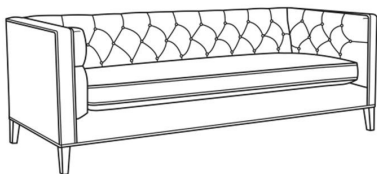

Alister / L1600-01

DESCRIPTION:	Long Sofa (100W)
OUTSIDE:	100"W x 35.5"D x 30"H
INSIDE:	87"W x 24"D
SEAT:	19.5"H
ARM:	30"H
BACK RAIL:	30"H
COM:	Plain: 251 sq ft
WEIGHT:	175 lbs

L = available in leather

Standard Features:

Tufted Back

May be shown with optional features

ALISTER

Standard Seat Cushion: Hallmark Seat

Also available:

Alister / 1600-01
Long Sofa (100W)
Outside: 100W x 35.5D x 30H
Inside: 87W x 24D

Alister / 1600-01B
Long Sofa (100W)
Outside: 100W x 35.5D x 30H
Inside: 87W x 24D

Alister / 1600-20
Sofa (82W)
Outside: 82W x 35.5D x 30H
Inside: 69W x 24D

Alister / 1600-20B
Sofa (82W)
Outside: 82W x 35.5D x 30H
Inside: 69W x 24D

Alister / L1600-01B
Leather Long Sofa (100W)
Outside: 100W x 35.5D x 30H
Inside: 87W x 24D