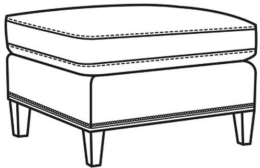

Penelope / L2160-05

DESCRIPTION:	Chair (29.5W)
OUTSIDE:	29.5"W x 42"D x 38.5"H
INSIDE:	22.5"W x 23"D
SEAT:	19"H
ARM:	24"H
BACK RAIL:	38.5"H
COM:	Plain: 107 sq ft
WEIGHT:	75 lbs

Standard Features:

- Box Border Back
- French Seamed
- Standard with small nail trim
- May be shown with optional features

	PENELOPE
Standard Seat Cushion:	Comfort Down Seat
Standard Back Pillow:	Comfort Down Back

Also available:

Penelope / 2160-07
Ottoman (25.5W X 22.5D)
Outside: 25.5W x 22.5D x 18H
Inside: 0W x 0D

Penelope / L2160-07
Leather Ottoman (25.5W X 22.5D)
Outside: 25.5W x 22.5D x 18H
Inside: 0W x 0D

Penelope / 2160-05
Chair (29.5W)
Outside: 29.5W x 42D x 38.5H
Inside: 22.5W x 23D