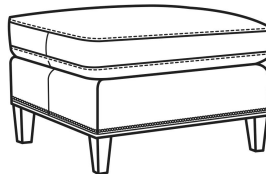

Penelope / L2160-05

DESCRIPTION:	Chair (29.5W)
OUTSIDE:	29.5"W x 42"D x 38.5"H
INSIDE:	22.5"W x 23"D
SEAT:	19"H
ARM:	24"H
BACK RAIL:	38.5"H
COM:	Plain: 107 sq ft
WEIGHT:	75 lbs

Standard Features:

- Box Border Back
- French Seamed
- Standard with small nail trim
- May be shown with optional features

	PENELOPE
Standard Seat Cushion:	Comfort Down Seat
Standard Back Pillow:	Comfort Down Back

Also available:

Penelope / 2160-07
Ottoman (25.5W X 22.5D)
Outside: 25.5W x 22.5D x 18H
Inside: 0W x 0D

Penelope / L2160-07
Leather Ottoman (25.5W X 22.5D)
Outside: 25.5W x 22.5D x 18H
Inside: 0W x 0D

Penelope / 2160-05
Chair (29.5W)
Outside: 29.5W x 42D x 38.5H
Inside: 22.5W x 23D