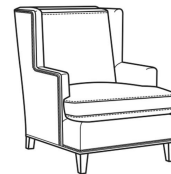

Penelope / L2160-05

DESCRIPTION:	Chair (29.5W)
OUTSIDE:	29.5"W x 42"D x 38.5"H
INSIDE:	22.5"W x 23"D
SEAT:	19"H
ARM:	24"H
BACK RAIL:	38.5"H
COM:	Plain: 107 sq ft
WEIGHT:	75 lbs

Standard Features:

- Box Border Back
- French Seamed
- Standard with small nail trim
- May be shown with optional features

	PENELOPE
Standard Seat Cushion:	Comfort Down Seat
Standard Back Pillow:	Comfort Down Back

Also available:

Penelope / 2160-07
Ottoman (25.5W X 22.5D)
Outside: 25.5W x 22.5D x 18H
Inside: 0W x 0D

Penelope / L2160-07
Leather Ottoman (25.5W X 22.5D)
Outside: 25.5W x 22.5D x 18H
Inside: 0W x 0D

Penelope / 2160-05
Chair (29.5W)
Outside: 29.5W x 42D x 38.5H
Inside: 22.5W x 23D