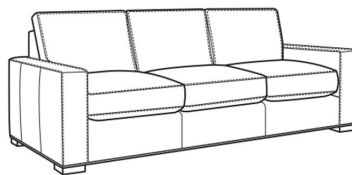

**Maxwell / 5300-01**

DESCRIPTION:	Long Sofa (110W)
OUTSIDE:	110"W x 41"D x 38"H
INSIDE:	95"W x 25"D
SEAT:	20.5"H
ARM:	26"H
BACK RAIL:	31.5"H
THROW PILLOWS:	2 - 20"
COM:	Plain: 25.00 yds Repeat of 2-14": 31.25 yds Repeat of 15-27": 33.75 yds
WEIGHT:	200 lbs

**L** = available in leather

**Standard Features:**

Box Border Back

French Seamed

May be shown with optional features

**MAXWELL**

Standard Seat Cushion: Comfort Down Seat  
Standard Back Pillow: Comfort Down Back

Also available:

Maxwell / 5300-00  
Sofa (89W)  
Outside: 89W x 41D x 38H  
Inside: 74W x 25D

Maxwell / L5300-00  
Leather Sofa (89W)  
Outside: 89W x 41D x 38H  
Inside: 74W x 25D

Maxwell / L5300-01  
Leather Long Sofa (110W)  
Outside: 110W x 41D x 38H  
Inside: 95W x 25D