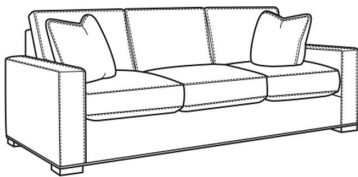

**Maxwell / 5300-01**

DESCRIPTION:	Long Sofa (110W)
OUTSIDE:	110"W x 41"D x 38"H
INSIDE:	95"W x 25"D
SEAT:	20.5"H
ARM:	26"H
BACK RAIL:	31.5"H
THROW PILLOWS:	2 - 20"
COM:	Plain: 25.00 yds Repeat of 2-14": 31.25 yds Repeat of 15-27": 33.75 yds
WEIGHT:	200 lbs

**L** = available in leather

**Standard Features:**

Box Border Back

French Seamed

May be shown with optional features

**MAXWELL**

Standard Seat Cushion: Comfort Down Seat  
Standard Back Pillow: Comfort Down Back

Also available:

Maxwell / 5300-00  
Sofa (89W)  
Outside: 89W x 41D x 38H  
Inside: 74W x 25D

Maxwell / L5300-00  
Leather Sofa (89W)  
Outside: 89W x 41D x 38H  
Inside: 74W x 25D

Maxwell / L5300-01  
Leather Long Sofa (110W)  
Outside: 110W x 41D x 38H  
Inside: 95W x 25D