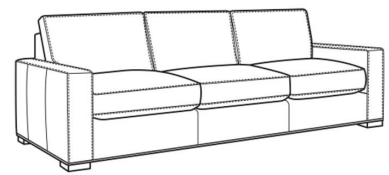

**Maxwell / 5300-01**

DESCRIPTION:	Long Sofa (110W)
OUTSIDE:	110"W x 41"D x 38"H
INSIDE:	95"W x 25"D
SEAT:	20.5"H
ARM:	26"H
BACK RAIL:	31.5"H
THROW PILLOWS:	2 - 20"
COM:	Plain: 25.00 yds Repeat of 2-14": 31.25 yds Repeat of 15-27": 33.75 yds
WEIGHT:	200 lbs

**L** = available in leather

**Standard Features:**

Box Border Back

French Seamed

May be shown with optional features

**MAXWELL**

Standard Seat Cushion: Comfort Down Seat  
Standard Back Pillow: Comfort Down Back

Also available:

Maxwell / 5300-00  
Sofa (89W)  
Outside: 89W x 41D x 38H  
Inside: 74W x 25D

Maxwell / L5300-00  
Leather Sofa (89W)  
Outside: 89W x 41D x 38H  
Inside: 74W x 25D

Maxwell / L5300-01  
Leather Long Sofa (110W)  
Outside: 110W x 41D x 38H  
Inside: 95W x 25D