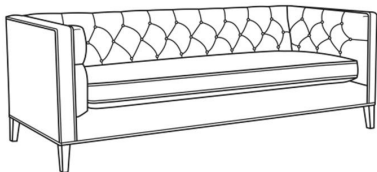

Alister / L1600-20

DESCRIPTION:	Sofa (82W)
OUTSIDE:	82"W x 35.5"D x 30"H
INSIDE:	69"W x 24"D
SEAT:	19.5"H
ARM:	30"H
BACK RAIL:	30"H
COM:	Plain: 216 sq ft
WEIGHT:	165 lbs

L = available in leather

Standard Features:

Tufted Back

May be shown with optional features

ALISTER

Standard Seat Cushion: Hallmark Seat

Also available:

Alister / 1600-01
Long Sofa (100W)
Outside: 100W x 35.5D x 30H
Inside: 87W x 24D

Alister / 1600-01B
Long Sofa (100W)
Outside: 100W x 35.5D x 30H
Inside: 87W x 24D

Alister / 1600-20
Sofa (82W)
Outside: 82W x 35.5D x 30H
Inside: 69W x 24D

Alister / 1600-20B
Sofa (82W)
Outside: 82W x 35.5D x 30H
Inside: 69W x 24D

Alister / L1600-01
Leather Long Sofa (100W)
Outside: 100W x 35.5D x 30H
Inside: 87W x 24D