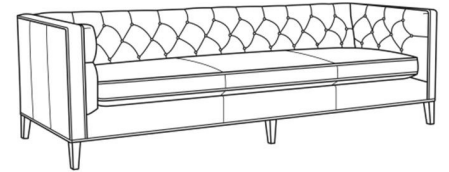

Alister / L1600-20

DESCRIPTION:	Sofa (82W)
OUTSIDE:	82"W x 35.5"D x 30"H
INSIDE:	69"W x 24"D
SEAT:	19.5"H
ARM:	30"H
BACK RAIL:	30"H
COM:	Plain: 216 sq ft
WEIGHT:	165 lbs

L = available in leather

Standard Features:

Tufted Back

May be shown with optional features

ALISTER

Standard Seat Cushion: Hallmark Seat

Also available:

Alister / 1600-01
Long Sofa (100W)
Outside: 100W x 35.5D x 30H
Inside: 87W x 24D

Alister / 1600-01B
Long Sofa (100W)
Outside: 100W x 35.5D x 30H
Inside: 87W x 24D

Alister / 1600-20
Sofa (82W)
Outside: 82W x 35.5D x 30H
Inside: 69W x 24D

Alister / 1600-20B
Sofa (82W)
Outside: 82W x 35.5D x 30H
Inside: 69W x 24D

Alister / L1600-01
Leather Long Sofa (100W)
Outside: 100W x 35.5D x 30H
Inside: 87W x 24D