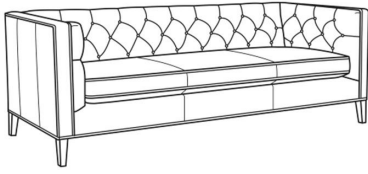

Alister / L1600-20

DESCRIPTION:	Sofa (82W)
OUTSIDE:	82"W x 35.5"D x 30"H
INSIDE:	69"W x 24"D
SEAT:	19.5"H
ARM:	30"H
BACK RAIL:	30"H
COM:	Plain: 216 sq ft
WEIGHT:	165 lbs

L = available in leather

Standard Features:

Tufted Back

May be shown with optional features

ALISTER

Standard Seat Cushion: Hallmark Seat

Also available:

Alister / 1600-01
Long Sofa (100W)
Outside: 100W x 35.5D x 30H
Inside: 87W x 24D

Alister / 1600-01B
Long Sofa (100W)
Outside: 100W x 35.5D x 30H
Inside: 87W x 24D

Alister / 1600-20
Sofa (82W)
Outside: 82W x 35.5D x 30H
Inside: 69W x 24D

Alister / 1600-20B
Sofa (82W)
Outside: 82W x 35.5D x 30H
Inside: 69W x 24D

Alister / L1600-01
Leather Long Sofa (100W)
Outside: 100W x 35.5D x 30H
Inside: 87W x 24D

Alister / L1600-01B
Leather Long Sofa (100W)
Outside: 100W x 35.5D x 30H
Inside: 87W x 24D

Alister / L1600-20B

Leather Sofa (82W)

Outside: 82W x 35.5D x 30H

Inside: 69W x 24D