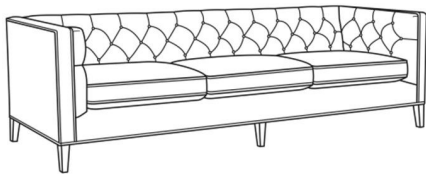

Alister / L1600-20

DESCRIPTION:	Sofa (82W)
OUTSIDE:	82"W x 35.5"D x 30"H
INSIDE:	69"W x 24"D
SEAT:	19.5"H
ARM:	30"H
BACK RAIL:	30"H
COM:	Plain: 216 sq ft
WEIGHT:	165 lbs

L = available in leather

Standard Features:

Tufted Back

May be shown with optional features

ALISTER

Standard Seat Cushion: Hallmark Seat

Also available:

Alister / 1600-01
Long Sofa (100W)
Outside: 100W x 35.5D x 30H
Inside: 87W x 24D

Alister / 1600-01B
Long Sofa (100W)
Outside: 100W x 35.5D x 30H
Inside: 87W x 24D

Alister / 1600-20
Sofa (82W)
Outside: 82W x 35.5D x 30H
Inside: 69W x 24D

Alister / 1600-20B
Sofa (82W)
Outside: 82W x 35.5D x 30H
Inside: 69W x 24D

Alister / L1600-01
Leather Long Sofa (100W)
Outside: 100W x 35.5D x 30H
Inside: 87W x 24D

Alister / L1600-01B
Leather Long Sofa (100W)
Outside: 100W x 35.5D x 30H
Inside: 87W x 24D

Alister / L1600-20B

Leather Sofa (82W)

Outside: 82W x 35.5D x 30H

Inside: 69W x 24D