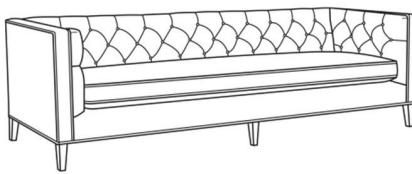

Alister / L1600-20

DESCRIPTION:	Sofa (82W)
OUTSIDE:	82"W x 35.5"D x 30"H
INSIDE:	69"W x 24"D
SEAT:	19.5"H
ARM:	30"H
BACK RAIL:	30"H
COM:	Plain: 216 sq ft
WEIGHT:	165 lbs

L = available in leather

Standard Features:

Tufted Back

May be shown with optional features

ALISTER

Standard Seat Cushion: Hallmark Seat

Also available:

Alister / 1600-01
Long Sofa (100W)
Outside: 100W x 35.5D x 30H
Inside: 87W x 24D

Alister / 1600-01B
Long Sofa (100W)
Outside: 100W x 35.5D x 30H
Inside: 87W x 24D

Alister / 1600-20
Sofa (82W)
Outside: 82W x 35.5D x 30H
Inside: 69W x 24D

Alister / 1600-20B
Sofa (82W)
Outside: 82W x 35.5D x 30H
Inside: 69W x 24D

Alister / L1600-01
Leather Long Sofa (100W)
Outside: 100W x 35.5D x 30H
Inside: 87W x 24D