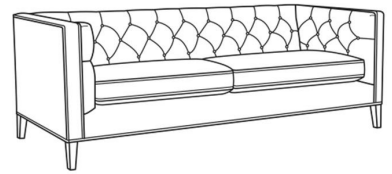

Alister / L1600-20

DESCRIPTION:	Sofa (82W)
OUTSIDE:	82"W x 35.5"D x 30"H
INSIDE:	69"W x 24"D
SEAT:	19.5"H
ARM:	30"H
BACK RAIL:	30"H
COM:	Plain: 216 sq ft
WEIGHT:	165 lbs

L = available in leather

Standard Features:

Tufted Back

May be shown with optional features

ALISTER

Standard Seat Cushion: Hallmark Seat

Also available:

Alister / 1600-01
Long Sofa (100W)
Outside: 100W x 35.5D x 30H
Inside: 87W x 24D

Alister / 1600-01B
Long Sofa (100W)
Outside: 100W x 35.5D x 30H
Inside: 87W x 24D

Alister / 1600-20
Sofa (82W)
Outside: 82W x 35.5D x 30H
Inside: 69W x 24D

Alister / 1600-20B
Sofa (82W)
Outside: 82W x 35.5D x 30H
Inside: 69W x 24D

Alister / L1600-01
Leather Long Sofa (100W)
Outside: 100W x 35.5D x 30H
Inside: 87W x 24D