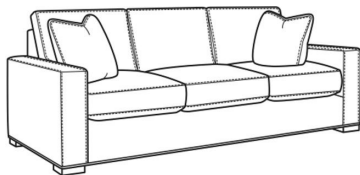

**Maxwell / L5300-00**

DESCRIPTION:	Sofa (89W)
OUTSIDE:	89"W x 41"D x 38"H
INSIDE:	74"W x 25"D
SEAT:	20.5"H
ARM:	26"H
BACK RAIL:	31.5"H
COM:	Plain: 240 sq ft
WEIGHT:	190 lbs

**L** = available in leather

**Standard Features:**

Box Border Back

French Seamed

May be shown with optional features

**MAXWELL**

Standard Seat Cushion:	Comfort Down Seat
Standard Back Pillow:	Comfort Down Back

Also available:

Maxwell / 5300-00  
Sofa (89W)  
Outside: 89W x 41D x 38H  
Inside: 74W x 25D

Maxwell / 5300-01  
Long Sofa (110W)  
Outside: 110W x 41D x 38H  
Inside: 95W x 25D

Maxwell / L5300-01  
Leather Long Sofa (110W)  
Outside: 110W x 41D x 38H  
Inside: 95W x 25D