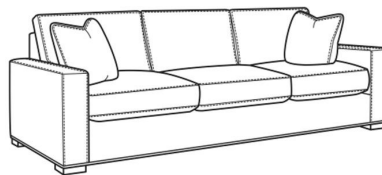

**Maxwell / L5300-00**

DESCRIPTION:	Sofa (89W)
OUTSIDE:	89"W x 41"D x 38"H
INSIDE:	74"W x 25"D
SEAT:	20.5"H
ARM:	26"H
BACK RAIL:	31.5"H
COM:	Plain: 240 sq ft
WEIGHT:	190 lbs

**L** = available in leather

**Standard Features:**

Box Border Back

French Seamed

May be shown with optional features

**MAXWELL**

Standard Seat Cushion:	Comfort Down Seat
Standard Back Pillow:	Comfort Down Back

Also available:

Maxwell / 5300-00  
Sofa (89W)  
Outside: 89W x 41D x 38H  
Inside: 74W x 25D

Maxwell / 5300-01  
Long Sofa (110W)  
Outside: 110W x 41D x 38H  
Inside: 95W x 25D

Maxwell / L5300-01  
Leather Long Sofa (110W)  
Outside: 110W x 41D x 38H  
Inside: 95W x 25D