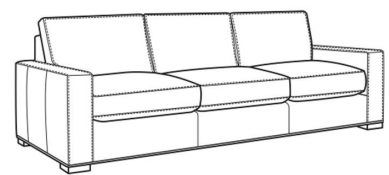

**Maxwell / L5300-00**

DESCRIPTION:	Sofa (89W)
OUTSIDE:	89"W x 41"D x 38"H
INSIDE:	74"W x 25"D
SEAT:	20.5"H
ARM:	26"H
BACK RAIL:	31.5"H
COM:	Plain: 240 sq ft
WEIGHT:	190 lbs

**L** = available in leather

**Standard Features:**

Box Border Back

French Seamed

May be shown with optional features

**MAXWELL**

Standard Seat Cushion:	Comfort Down Seat
Standard Back Pillow:	Comfort Down Back

Also available:

Maxwell / 5300-00  
Sofa (89W)  
Outside: 89W x 41D x 38H  
Inside: 74W x 25D

Maxwell / 5300-01  
Long Sofa (110W)  
Outside: 110W x 41D x 38H  
Inside: 95W x 25D

Maxwell / L5300-01  
Leather Long Sofa (110W)  
Outside: 110W x 41D x 38H  
Inside: 95W x 25D