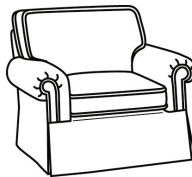

CD87 Series / CD8705R
Chair (40W)
Outside: 40W x 38D x 38H
Inside: 22W x 22D