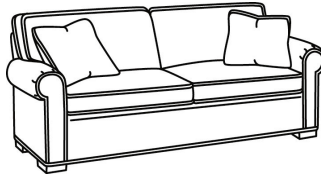

CD87 Series / CD8720S-2
Sofa (88W)
Outside: 88W x 41D x 38H
Inside: 70W x 24.5D