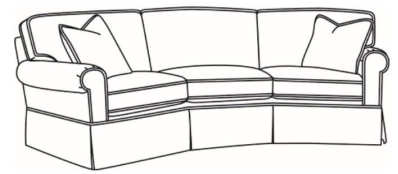

CD87 Series / CD8703S
Wedge Sofa (115W)
Outside: 115W x 53D x 38H
Inside: 0W x 22D