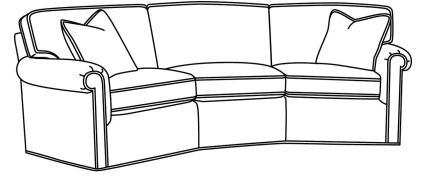

CD87 Series / CD8723R
Wedge Sofa (118W)
Outside: 118W x 56D x 38H
Inside: 0W x 24.5D