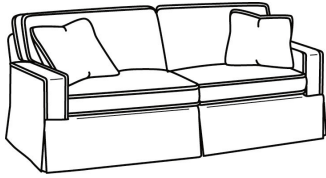

Standard Seat Cushion: Hallmark Seat  
Standard Back Pillow: Fiber Back

Also available:

CD87 Series / CD8700R  
Sofa (88W)  
Outside: 88W x 38D x 38H  
Inside: 70W x 22D

CD87 Series / CD8700R-2S  
Queen Sleeper (87W)  
Outside: 87W x 38D x 38H  
Inside: 69W x 22D

CD87 Series / CD8700S-2  
Sofa (88W)  
Outside: 88W x 38D x 38H  
Inside: 70W x 22D

CD87 Series / CD8700S-2S  
Queen Sleeper (87W)  
Outside: 87W x 38D x 38H  
Inside: 69W x 22D

CD87 Series / CD8702R  
Apt Sofa (78W)  
Outside: 78W x 38D x 38H  
Inside: 60W x 22D

CD87 Series / CD8702S  
Apt Sofa (78W)  
Outside: 78W x 38D x 38H  
Inside: 60W x 22D

CD87 Series / CD8702T  
 Apt Sofa (73W)  
 Outside: 73W x 38D x 38H  
 Inside: 60W x 22D

CD87 Series / CD8703R  
 Wedge Sofa (115W)  
 Outside: 115W x 53D x 38H  
 Inside: 0W x 22D