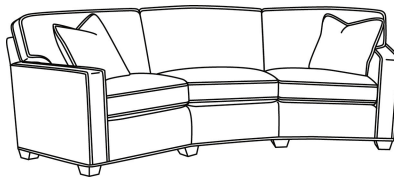

CD87 Series / CD8705T  
 Chair (34W)  
 Outside: 34W x 38D x 38H  
 Inside: 22W x 22D

CD87 Series / CD8705T-SW  
 Swivel Chair (34W)  
 Outside: 34W x 38D x 38H  
 Inside: 22W x 22D

CD87 Series / CD8720R  
 Sofa (88W)  
 Outside: 88W x 41D x 38H  
 Inside: 70W x 24.5D

CD87 Series / CD8722R  
Apt Sofa (78W)  
Outside: 78W x 41D x 38H  
Inside: 60W x 24.5D

CD87 Series / CD8722S  
Apt Sofa (78W)  
Outside: 78W x 41D x 38H  
Inside: 60W x 24.5D

CD87 Series / CD8722T  
Apt Sofa (73W)  
Outside: 73W x 41D x 38H  
Inside: 60W x 24.5D

CD87 Series / CD8723R  
Wedge Sofa (118W)  
Outside: 118W x 56D x 38H  
Inside: 0W x 24.5D

CD87 Series / CD8723S  
Wedge Sofa (118W)  
Outside: 118W x 56D x 38H  
Inside: 0W x 24.5D

CD87 Series / CD8723T  
Wedge Sofa (118W)  
Outside: 118W x 56D x 38H  
Inside: 0W x 24.5D