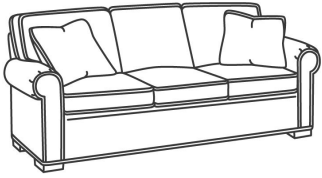

CD87 Series / CD8720S
Sofa (88W)
Outside: 88W x 41D x 38H
Inside: 70W x 24.5D