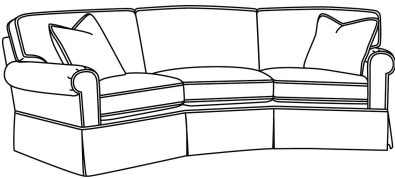

CD87 Series / CD8723S
Wedge Sofa (118W)
Outside: 118W x 56D x 38H
Inside: 0W x 24.5D