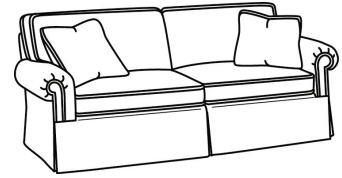

CD87 Series / CD8722R
Apt Sofa (78W)
Outside: 78W x 41D x 38H
Inside: 60W x 24.5D