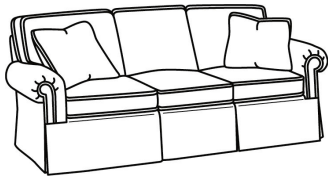

**CD87 Series / CD8700R-2**

DESCRIPTION:	Sofa (88W)
OUTSIDE:	88"W x 38"D x 38"H
INSIDE:	70"W x 22"D
SEAT:	21.5"H
ARM:	25.5"H
BACK RAIL:	30.5"H
THROW PILLOWS:	2 - 18"
COM:	Plain: 21.00 yds Repeat of 2-14": 26.25 yds Repeat of 15-27": 28.50 yds
WEIGHT:	160 lbs

**S** = available as sleeper

**Standard Features:**

This style is a custom configuration from our CUSTOM DESIGN COLLECTIONS.

Additional configurations available

May be shown with optional features

**CD87 SERIES**

Standard Seat Cushion: Hallmark Seat  
Standard Back Pillow: Fiber Back

Also available:

CD87 Series / CD8700R  
Sofa (88W)  
Outside: 88W x 38D x 38H  
Inside: 70W x 22D

CD87 Series / CD8700R-2S  
Queen Sleeper (87W)  
Outside: 87W x 38D x 38H  
Inside: 69W x 22D