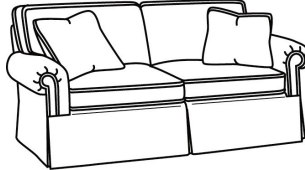

CD87 Series / CD8704R
Loveseat (65W)
Outside: 65W x 38D x 38H
Inside: 47W x 22D