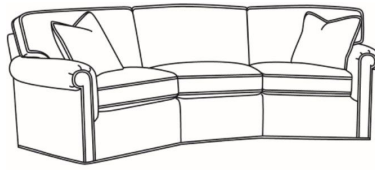

**CD87 Series / CD8700R-2**

DESCRIPTION:	Sofa (88W)
OUTSIDE:	88"W x 38"D x 38"H
INSIDE:	70"W x 22"D
SEAT:	21.5"H
ARM:	25.5"H
BACK RAIL:	30.5"H
THROW PILLOWS:	2 - 18"
COM:	Plain: 21.00 yds Repeat of 2-14": 26.25 yds Repeat of 15-27": 28.50 yds
WEIGHT:	160 lbs

Standard Seat Cushion: Hallmark Seat  
Standard Back Pillow: Fiber Back

Also available:

CD87 Series / CD8700R  
Sofa (88W)  
Outside: 88W x 38D x 38H  
Inside: 70W x 22D

CD87 Series / CD8700R-2S  
Queen Sleeper (87W)  
Outside: 87W x 38D x 38H  
Inside: 69W x 22D

CD87 Series / CD8700S-2  
Sofa (88W)  
Outside: 88W x 38D x 38H  
Inside: 70W x 22D

CD87 Series / CD8700S-2S  
Queen Sleeper (87W)  
Outside: 87W x 38D x 38H  
Inside: 69W x 22D

CD87 Series / CD8702R  
Apt Sofa (78W)  
Outside: 78W x 38D x 38H  
Inside: 60W x 22D

CD87 Series / CD8702S  
Apt Sofa (78W)  
Outside: 78W x 38D x 38H  
Inside: 60W x 22D

CD87 Series / CD8702T  
 Apt Sofa (73W)  
 Outside: 73W x 38D x 38H  
 Inside: 60W x 22D

CD87 Series / CD8703R  
 Wedge Sofa (115W)  
 Outside: 115W x 53D x 38H  
 Inside: 0W x 22D