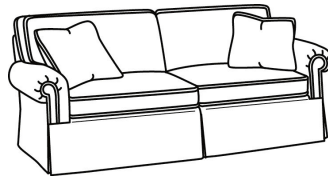

CD87 Series / CD8702R
Apt Sofa (78W)
Outside: 78W x 38D x 38H
Inside: 60W x 22D