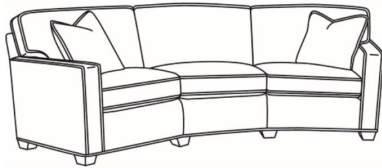

Standard Seat Cushion: Hallmark Seat  
Standard Back Pillow: Fiber Back

Also available:

CD87 Series / CD8700R  
Sofa (88W)  
Outside: 88W x 38D x 38H  
Inside: 70W x 22D

CD87 Series / CD8700R-2S  
Queen Sleeper (87W)  
Outside: 87W x 38D x 38H  
Inside: 69W x 22D

CD87 Series / CD8702S  
Apt Sofa (78W)  
Outside: 78W x 38D x 38H  
Inside: 60W x 22D

CD87 Series / CD8702T  
 Apt Sofa (73W)  
 Outside: 73W x 38D x 38H  
 Inside: 60W x 22D

CD87 Series / CD8703R  
 Wedge Sofa (115W)  
 Outside: 115W x 53D x 38H  
 Inside: 0W x 22D

CD87 Series / CD8703S  
 Wedge Sofa (115W)  
 Outside: 115W x 53D x 38H  
 Inside: 0W x 22D

CD87 Series / CD8703T  
 Wedge Sofa (115W)  
 Outside: 115W x 53D x 38H  
 Inside: 0W x 22D

CD87 Series / CD8704R  
 Loveseat (65W)  
 Outside: 65W x 38D x 38H  
 Inside: 47W x 22D