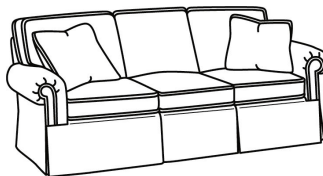

CD87 Series / CD8704S  
 Loveseat (65W)  
 Outside: 65W x 38D x 38H  
 Inside: 47W x 22D

CD87 Series / CD8704T  
 Loveseat (60W)  
 Outside: 60W x 38D x 38H  
 Inside: 47W x 22D

CD87 Series / CD8705R  
 Chair (40W)  
 Outside: 40W x 38D x 38H  
 Inside: 22W x 22D

CD87 Series / CD8705R-SW  
 Swivel Chair (40W)  
 Outside: 40W x 38D x 38H  
 Inside: 22W x 22D

CD87 Series / CD8705S  
 Chair (40W)  
 Outside: 40W x 38D x 38H  
 Inside: 22W x 22D

CD87 Series / CD8705S-SW  
 Swivel Chair (40W)  
 Outside: 40W x 38D x 38H  
 Inside: 22W x 22D

CD87 Series / CD8705T  
 Chair (34W)  
 Outside: 34W x 38D x 38H  
 Inside: 22W x 22D

CD87 Series / CD8705T-SW  
 Swivel Chair (34W)  
 Outside: 34W x 38D x 38H  
 Inside: 22W x 22D

CD87 Series / CD8720R  
 Sofa (88W)  
 Outside: 88W x 41D x 38H  
 Inside: 70W x 24.5D