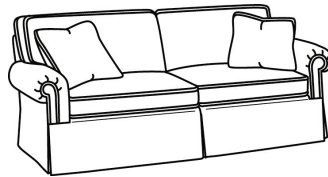

**CD87 Series / CD8700R-2**

DESCRIPTION:	Sofa (88W)
OUTSIDE:	88"W x 38"D x 38"H
INSIDE:	70"W x 22"D
SEAT:	21.5"H
ARM:	25.5"H
BACK RAIL:	30.5"H
THROW PILLOWS:	2 - 18"
COM:	Plain: 21.00 yds Repeat of 2-14": 26.25 yds Repeat of 15-27": 28.50 yds
WEIGHT:	160 lbs

**S** = available as sleeper

**Standard Features:**

This style is a custom configuration from our CUSTOM DESIGN COLLECTIONS.

Additional configurations available

May be shown with optional features

**CD87 SERIES**

Standard Seat Cushion: Hallmark Seat  
Standard Back Pillow: Fiber Back

Also available:

CD87 Series / CD8700R  
Sofa (88W)  
Outside: 88W x 38D x 38H  
Inside: 70W x 22D

CD87 Series / CD8700R-2S  
Queen Sleeper (87W)  
Outside: 87W x 38D x 38H  
Inside: 69W x 22D