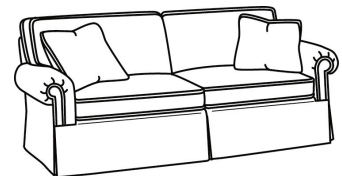

CD87 Series / CD8704S  
 Loveseat (65W)  
 Outside: 65W x 38D x 38H  
 Inside: 47W x 22D

CD87 Series / CD8704T  
 Loveseat (60W)  
 Outside: 60W x 38D x 38H  
 Inside: 47W x 22D

CD87 Series / CD8705R  
 Chair (40W)  
 Outside: 40W x 38D x 38H  
 Inside: 22W x 22D

CD87 Series / CD8705R-SW  
 Swivel Chair (40W)  
 Outside: 40W x 38D x 38H  
 Inside: 22W x 22D

CD87 Series / CD8705S  
 Chair (40W)  
 Outside: 40W x 38D x 38H  
 Inside: 22W x 22D

CD87 Series / CD8705S-SW  
 Swivel Chair (40W)  
 Outside: 40W x 38D x 38H  
 Inside: 22W x 22D

CD87 Series / CD8705T  
 Chair (34W)  
 Outside: 34W x 38D x 38H  
 Inside: 22W x 22D

CD87 Series / CD8705T-SW  
 Swivel Chair (34W)  
 Outside: 34W x 38D x 38H  
 Inside: 22W x 22D

CD87 Series / CD8720R  
 Sofa (88W)  
 Outside: 88W x 41D x 38H  
 Inside: 70W x 24.5D