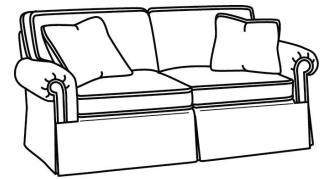

CD87 Series / CD8724R
Loveseat (65W)
Outside: 65W x 41D x 38H
Inside: 47W x 24.5D