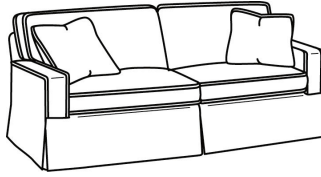

CD87 Series / CD8722T
Apt Sofa (73W)
Outside: 73W x 41D x 38H
Inside: 60W x 24.5D