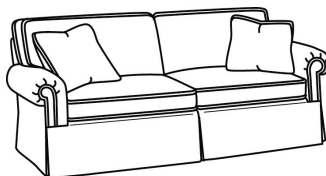

CD87 Series / CD8702R
Apt Sofa (78W)
Outside: 78W x 38D x 38H
Inside: 60W x 22D