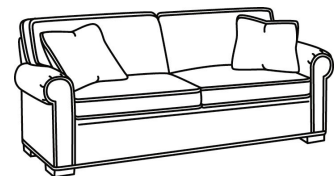

S = available as sleeper

Standard Features:

This style is a custom configuration from our CUSTOM DESIGN COLLECTIONS.

Additional configurations available

Queen Sleeper Mattress Size: 60W x 75L x 6H

Length when extended: 93L

May be shown with optional features

CD87 SERIES

Standard Seat Cushion: Hallmark Seat
Standard Back Pillow: Fiber Back

Also available:

CD87 Series / CD8700R
Sofa (88W)
Outside: 88W x 38D x 38H
Inside: 70W x 22D

CD87 Series / CD8700R-2
Sofa (88W)
Outside: 88W x 38D x 38H
Inside: 70W x 22D

CD87 Series / CD8700S-2
Sofa (88W)
Outside: 88W x 38D x 38H
Inside: 70W x 22D

CD87 Series / CD8700S-2S
Queen Sleeper (87W)
Outside: 87W x 38D x 38H
Inside: 69W x 22D