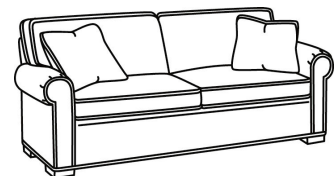

CD87 Series / CD8702S
Apt Sofa (78W)
Outside: 78W x 38D x 38H
Inside: 60W x 22D