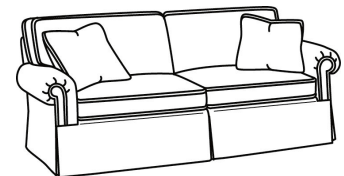

CD87 Series / CD8720R-2
Sofa (88W)
Outside: 88W x 41D x 38H
Inside: 70W x 24.5D