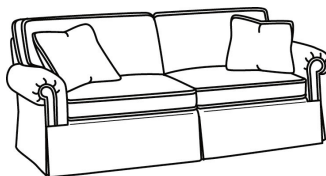

S = available as sleeper

Standard Features:

This style is a custom configuration from our CUSTOM DESIGN COLLECTIONS.

Additional configurations available

Queen Sleeper Mattress Size: 60W x 75L x 6H

Length when extended: 93L

May be shown with optional features

CD87 SERIES

Standard Seat Cushion: Hallmark Seat
Standard Back Pillow: Fiber Back

Also available:

CD87 Series / CD8700R
Sofa (88W)
Outside: 88W x 38D x 38H
Inside: 70W x 22D