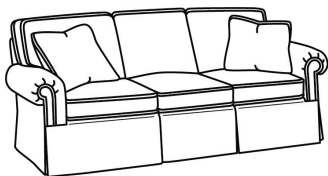

S = available as sleeper

Standard Features:

This style is a custom configuration from our CUSTOM DESIGN COLLECTIONS.

Additional configurations available

Queen Sleeper Mattress Size: 60W x 75L x 6H

Length when extended: 93L

May be shown with optional features

CD87 SERIES

Standard Seat Cushion: Hallmark Seat
Standard Back Pillow: Fiber Back

Also available:

CD87 Series / CD8700R
Sofa (88W)
Outside: 88W x 38D x 38H
Inside: 70W x 22D