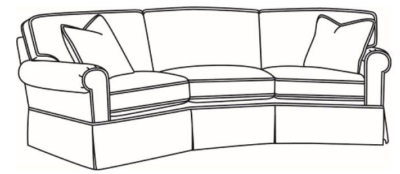

May be shown with optional features

CD87 SERIES

Standard Seat Cushion: Hallmark Seat
Standard Back Pillow: Fiber Back

Also available:

CD87 Series / CD8700R
Sofa (88W)
Outside: 88W x 38D x 38H
Inside: 70W x 22D

CD87 Series / CD8702R
Apt Sofa (78W)
Outside: 78W x 38D x 38H
Inside: 60W x 22D

CD87 Series / CD8702S
Apt Sofa (78W)
Outside: 78W x 38D x 38H
Inside: 60W x 22D

CD87 Series / CD8702T
 Apt Sofa (73W)
 Outside: 73W x 38D x 38H
 Inside: 60W x 22D

CD87 Series / CD8703R
 Wedge Sofa (115W)
 Outside: 115W x 53D x 38H
 Inside: 0W x 22D

CD87 Series / CD8703S
 Wedge Sofa (115W)
 Outside: 115W x 53D x 38H
 Inside: 0W x 22D

CD87 Series / CD8703T
 Wedge Sofa (115W)
 Outside: 115W x 53D x 38H
 Inside: 0W x 22D