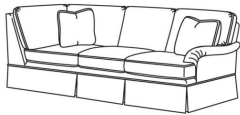

CD8616 Armless Loveseat

CD86 Series / CD8616
Armless Loveseat (52W)
Outside: 52W x 38D x 38H
Inside: 52W x 22D

CD8618-L LAF One Arm Chair

CD86 Series / CD8618T-L
One Arm Chair (32W)
Outside: 32W x 38D x 38H
Inside: 25.5W x 22D

CD8618-R RAF One Arm Chair

CD86 Series / CD8618T-R
One Arm Chair (32W)
Outside: 32W x 38D x 38H
Inside: 25.5W x 22D

CD8630-L LAF Corner Sofa

CD86 Series / CD8630T-L
Corner Sofa (99W)
Outside: 99W x 41D x 38H
Inside: 77W x 24.5D