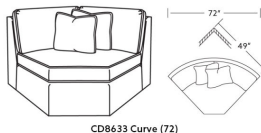

CD8633 Curve (72)

CD86 Series / CD8633
Curved Corner (72W)
Outside: 72W x 41D x 38H
Inside: 0W x 24.5D